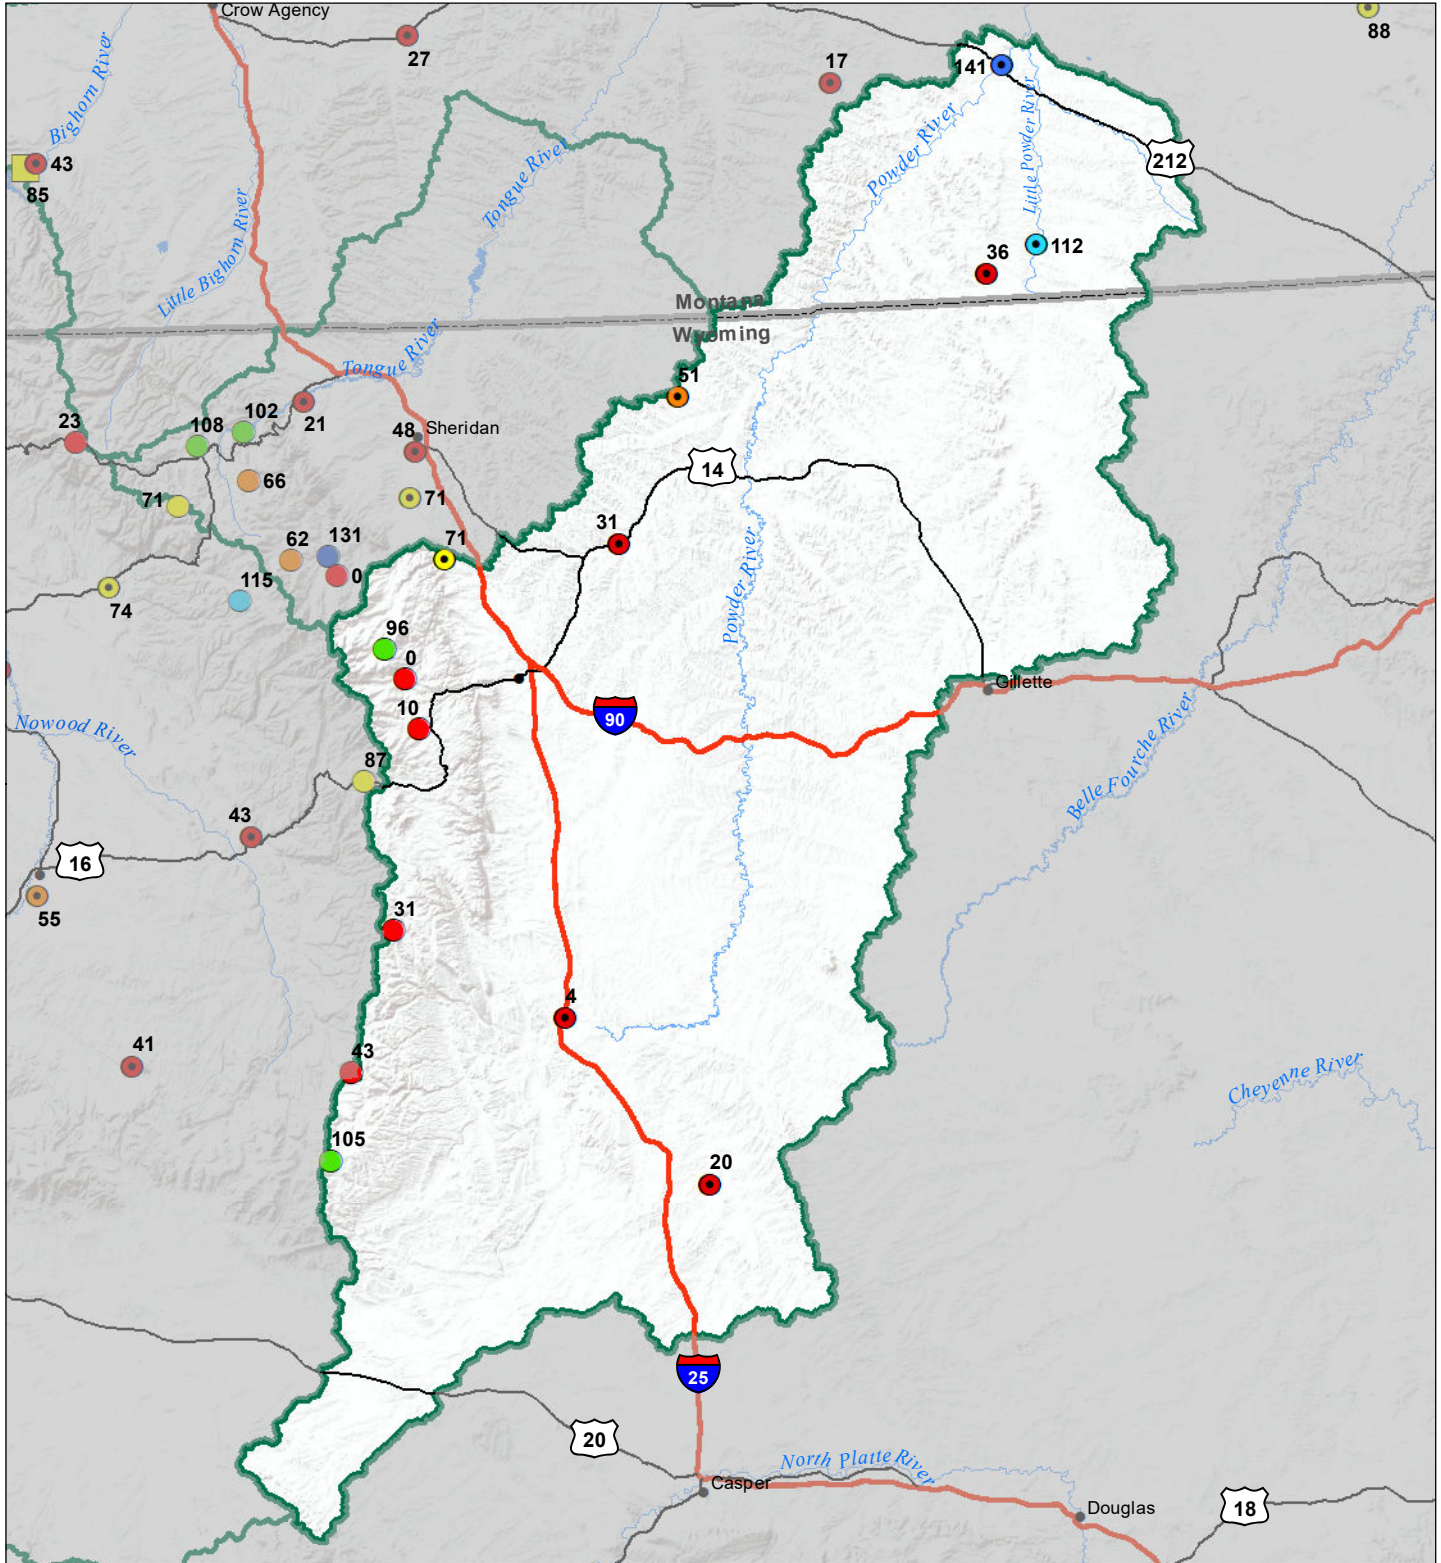

# Powder River Basin Monthly Precipitation and Reservoir Levels Percentage of Normal August 1, 2021 (July 1, 2021 - August 1, 2021)

### Precipitation Percent of Normal

#### SNOTEL

- > 150%
- 131 - 150%
- 111 - 130%
- 91 - 110%
- 71 - 90%
- 51 - 70%
- 1 - 50%