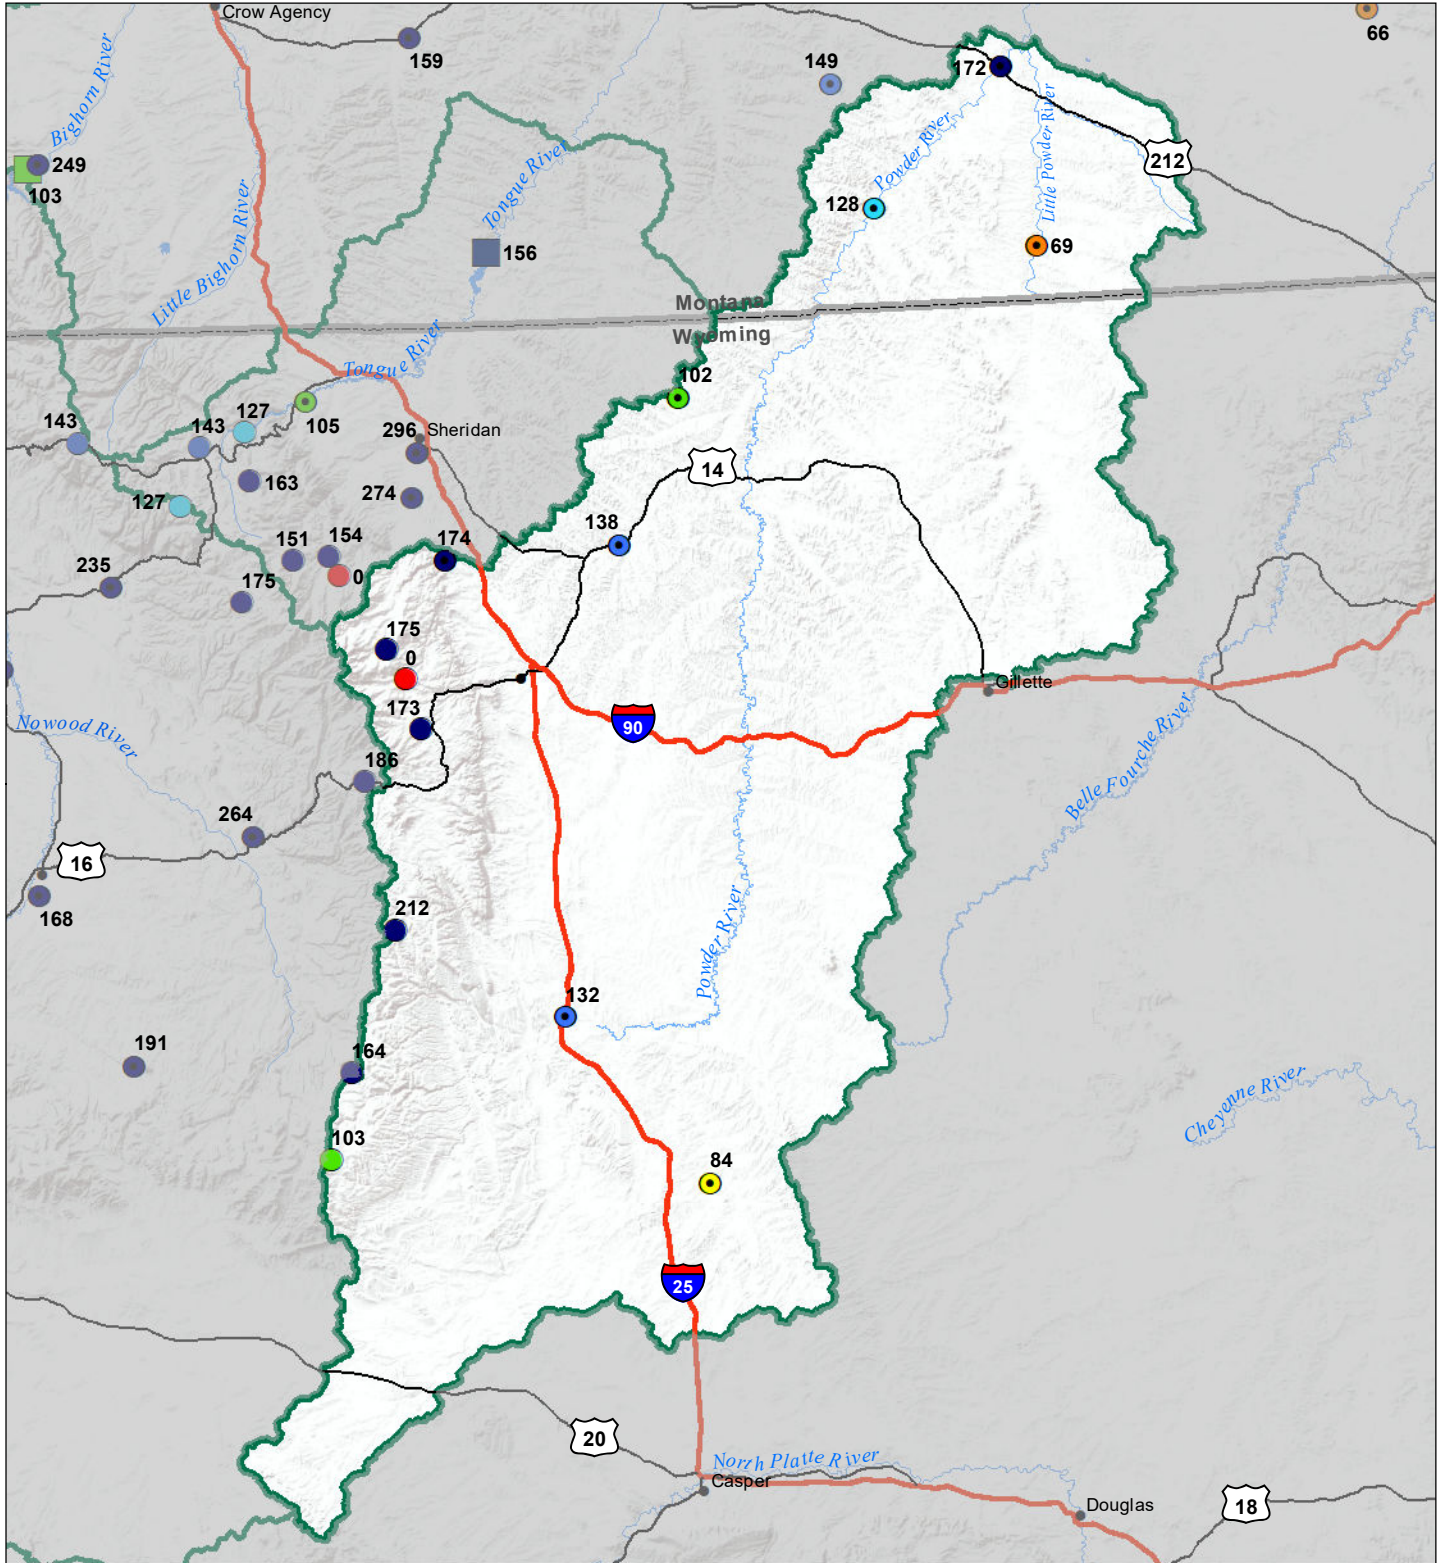

Powder River Basin Monthly Precipitation and Reservoir Levels Percentage of Normal March 1, 2021 (February 1, 2021 - March 1, 2021)

Precipitation Percent of Normal

SNOTEL

- > 150%
- 131 - 150%
- 111 - 130%
- 91 - 110%
- 71 - 90%
- 51 - 70%
- 1 - 50%

COOP/ACIS

- > 150%
- 131 - 150%
- 111 - 130%
- 91 - 110%
- 71 - 90%
- 51 - 70%
- 1 - 50%

Reservoirs Percent of Normal

- > 150%
- 131 - 150%
- 111 - 130%
- 91 - 110%
- 71 - 90%
- 51 - 70%
- 1 - 50%