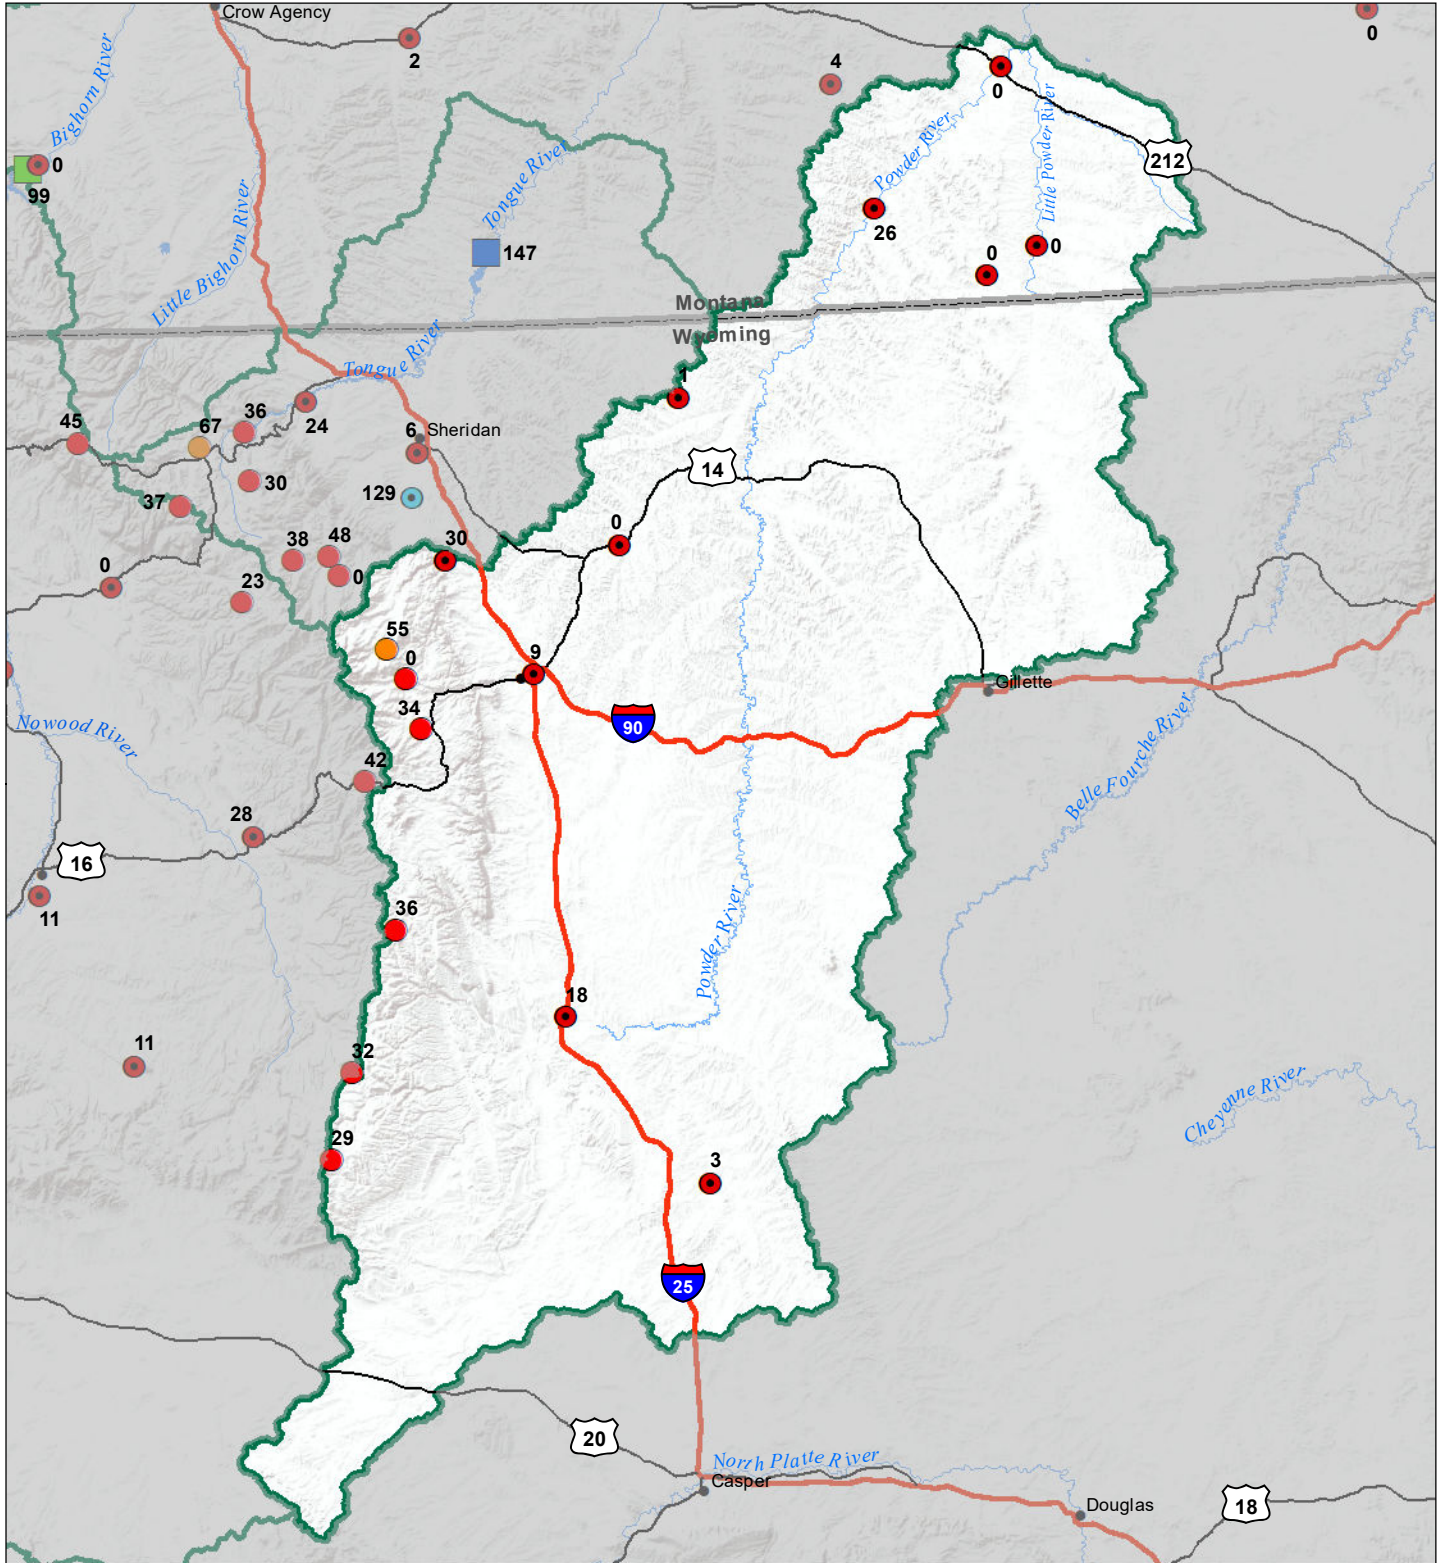

Powder River Basin Monthly Precipitation and Reservoir Levels Percentage of Normal December 1, 2020 (November 1, 2020 - December 1, 2020)

Precipitation Percent of Normal

SNOTEL

- > 150%
- 131 - 150%
- 111 - 130%
- 91 - 110%
- 71 - 90%
- 51 - 70%
- 1 - 50%

COOP/ACIS

- > 150%
- 131 - 150%
- 111 - 130%
- 91 - 110%
- 71 - 90%
- 51 - 70%
- 1 - 50%

Reservoirs Percent of Normal

- > 150%
- 131 - 150%
- 111 - 130%
- 91 - 110%
- 71 - 90%
- 51 - 70%
- 1 - 50%