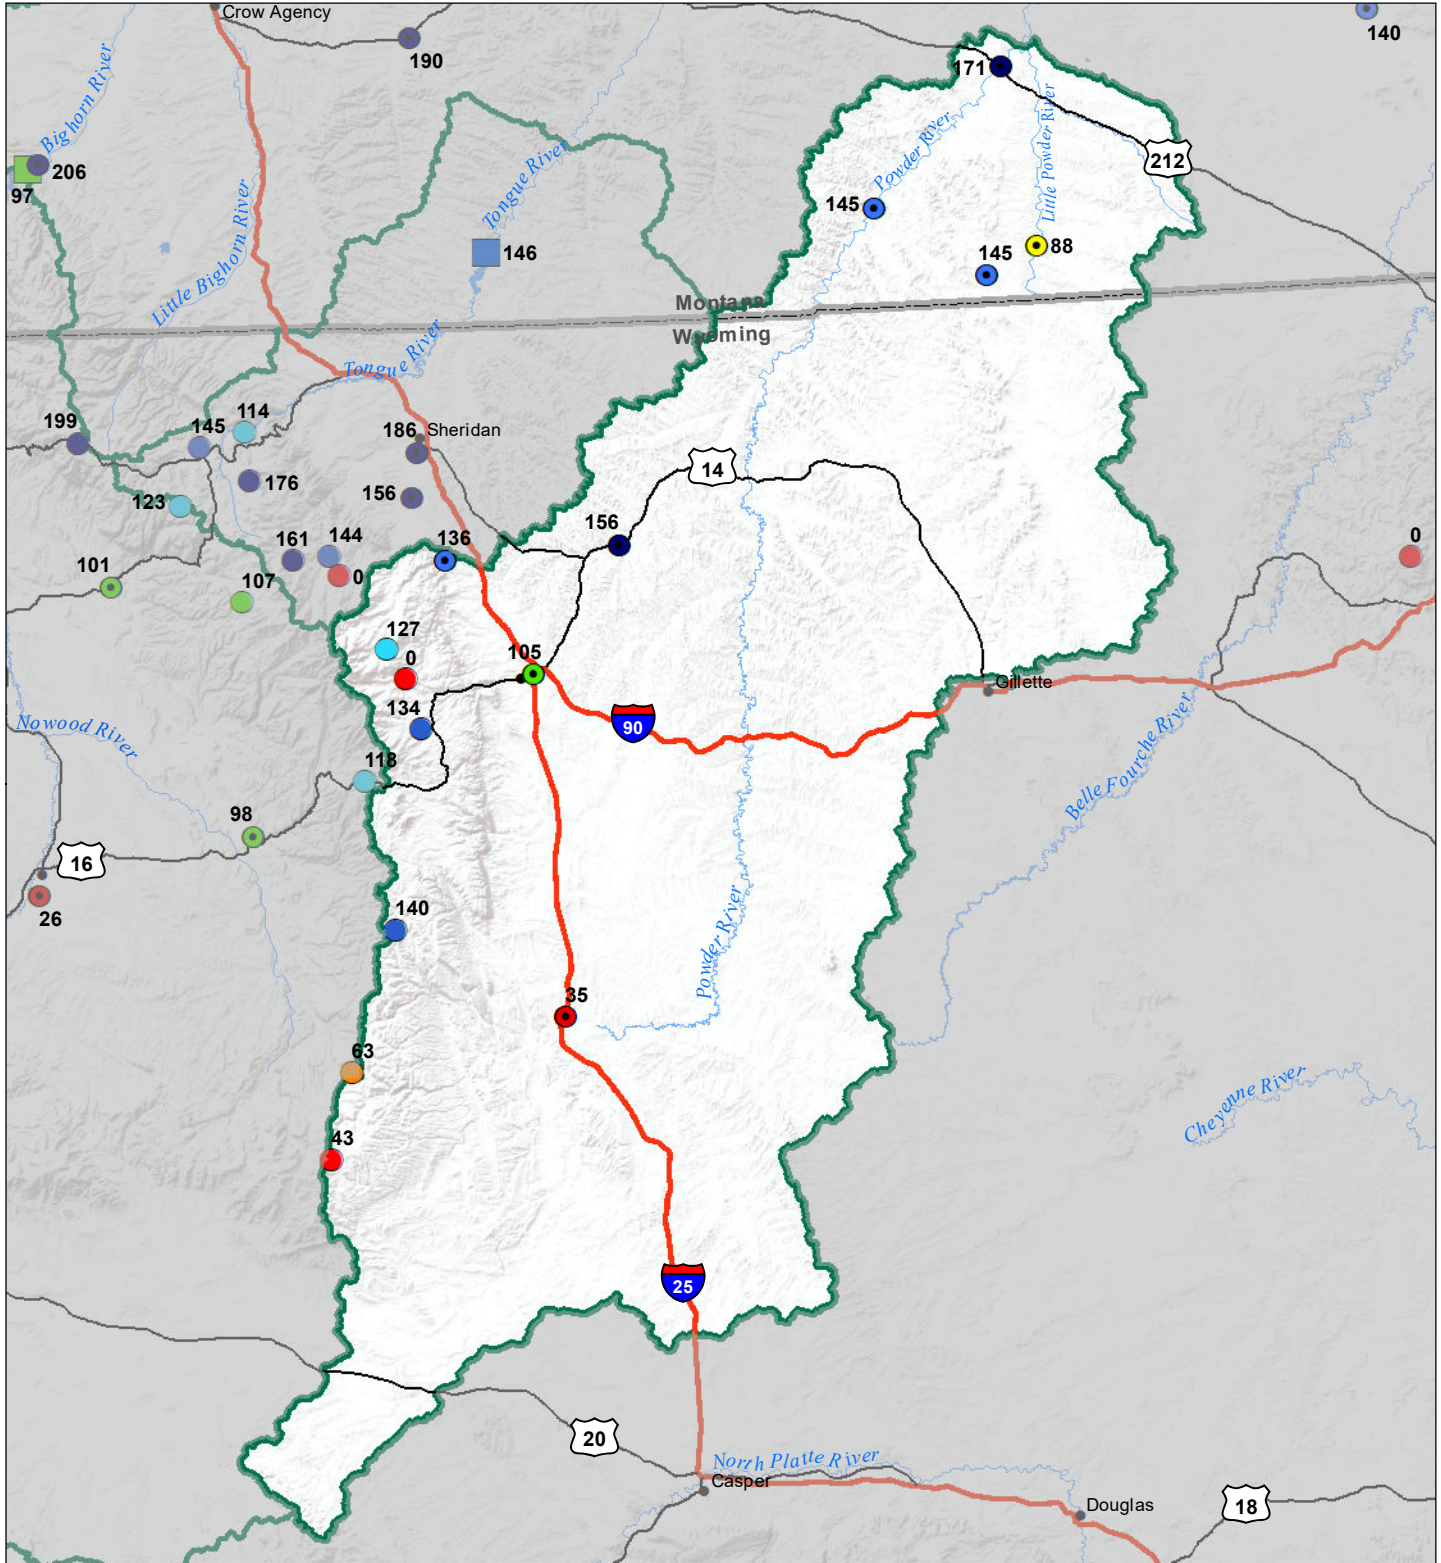

Powder River Basin Monthly Precipitation and Reservoir Levels Percentage of Normal November 1, 2020 (October 1, 2020 - November 1, 2020)

Precipitation Percent of Normal

SNOTEL

- > 150%
- 131 - 150%
- 111 - 130%
- 91 - 110%
- 71 - 90%
- 51 - 70%
- 1 - 50%

COOP/ACIS

- > 150%
- 131 - 150%
- 111 - 130%
- 91 - 110%
- 71 - 90%
- 51 - 70%
- 1 - 50%

Reservoirs Percent of Normal

- > 150%
- 131 - 150%
- 111 - 130%
- 91 - 110%
- 71 - 90%
- 51 - 70%
- 1 - 50%