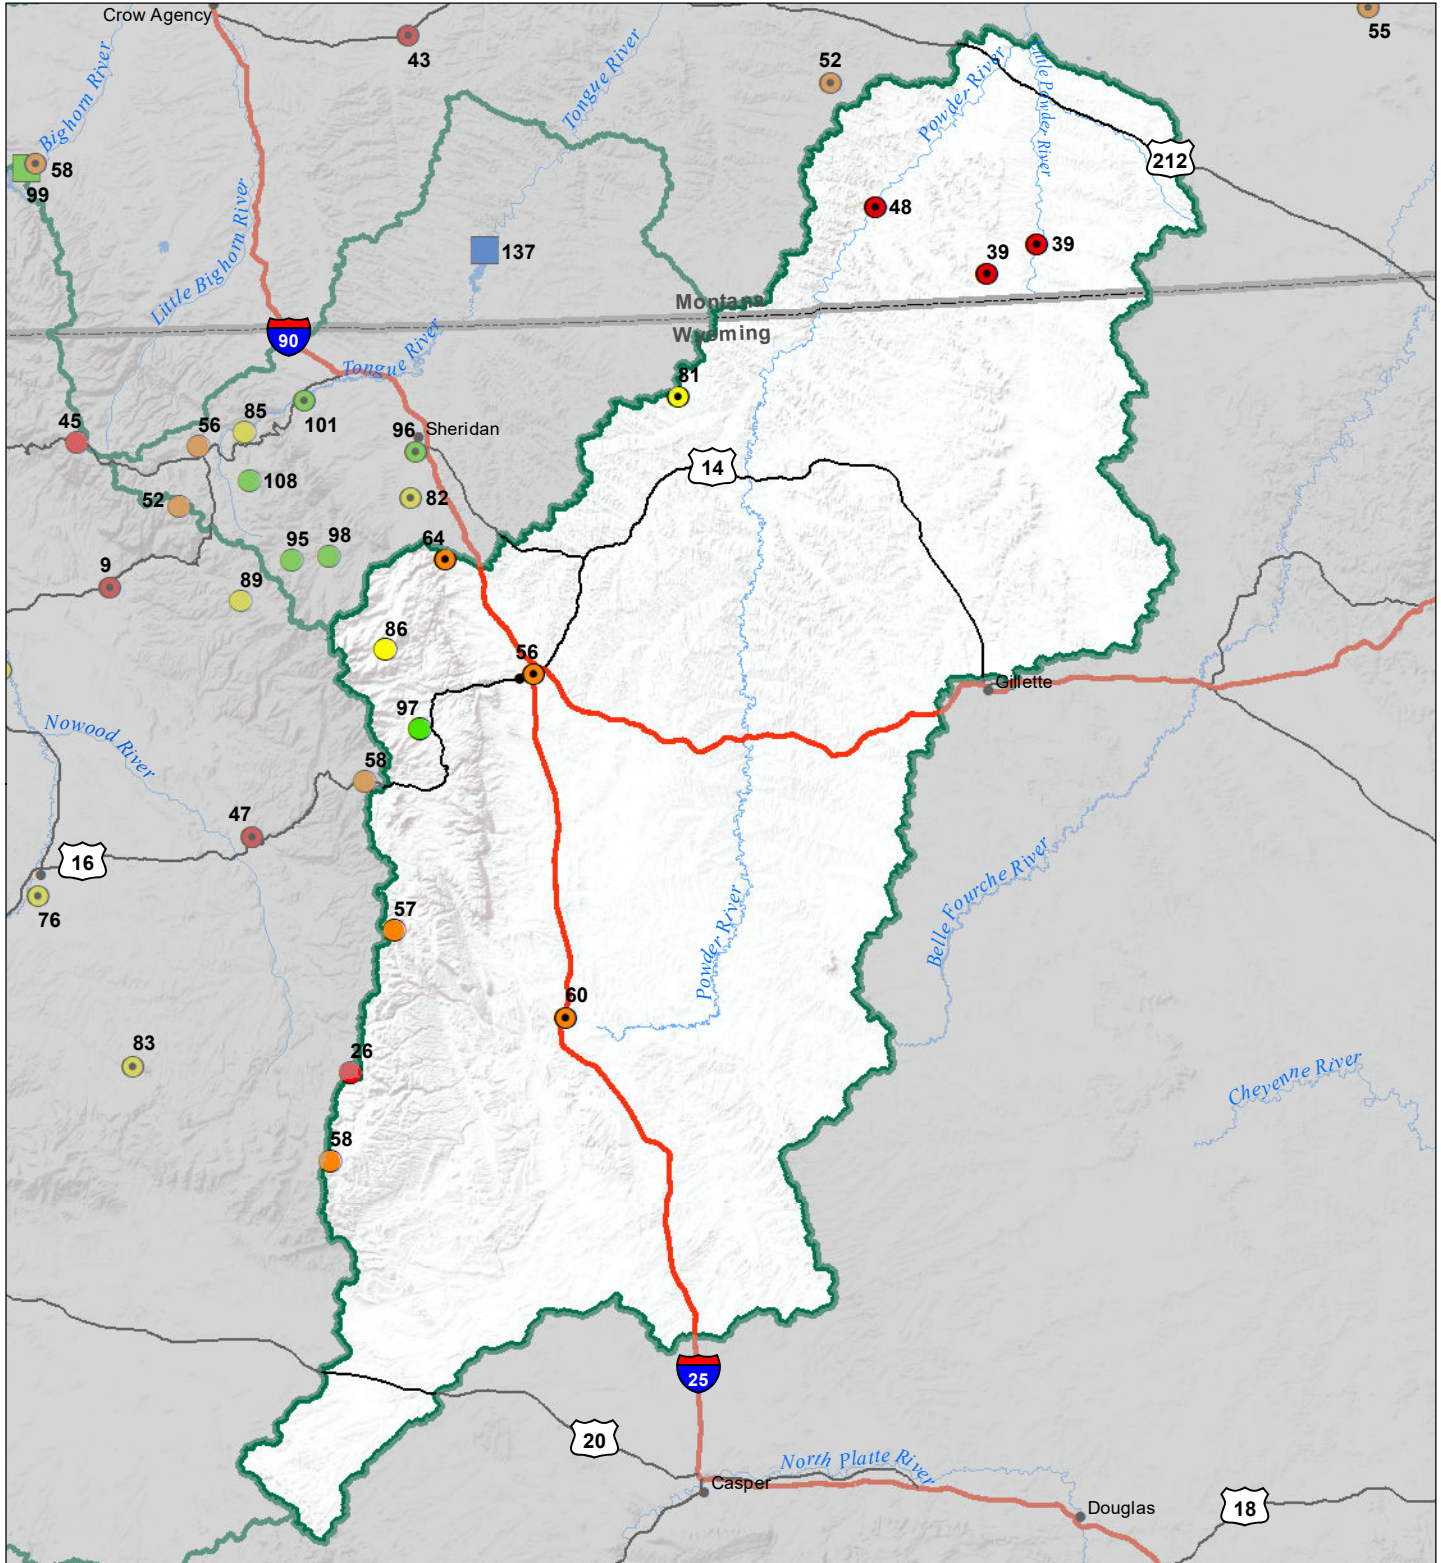

Powder River Basin Monthly Precipitation and Reservoir Levels Percentage of Normal October 1, 2020 (September 1, 2020 - October 1, 2020)

Precipitation Percent of Normal

SNOTEL

- > 150%
- 131 - 150%
- 111 - 130%
- 91 - 110%
- 71 - 90%
- 51 - 70%
- 1 - 50%

COOP/ACIS

- > 150%
- 131 - 150%
- 111 - 130%
- 91 - 110%
- 71 - 90%
- 51 - 70%
- 1 - 50%

Reservoirs Percent of Normal

- > 150%
- 131 - 150%
- 111 - 130%
- 91 - 110%
- 71 - 90%
- 51 - 70%
- 1 - 50%