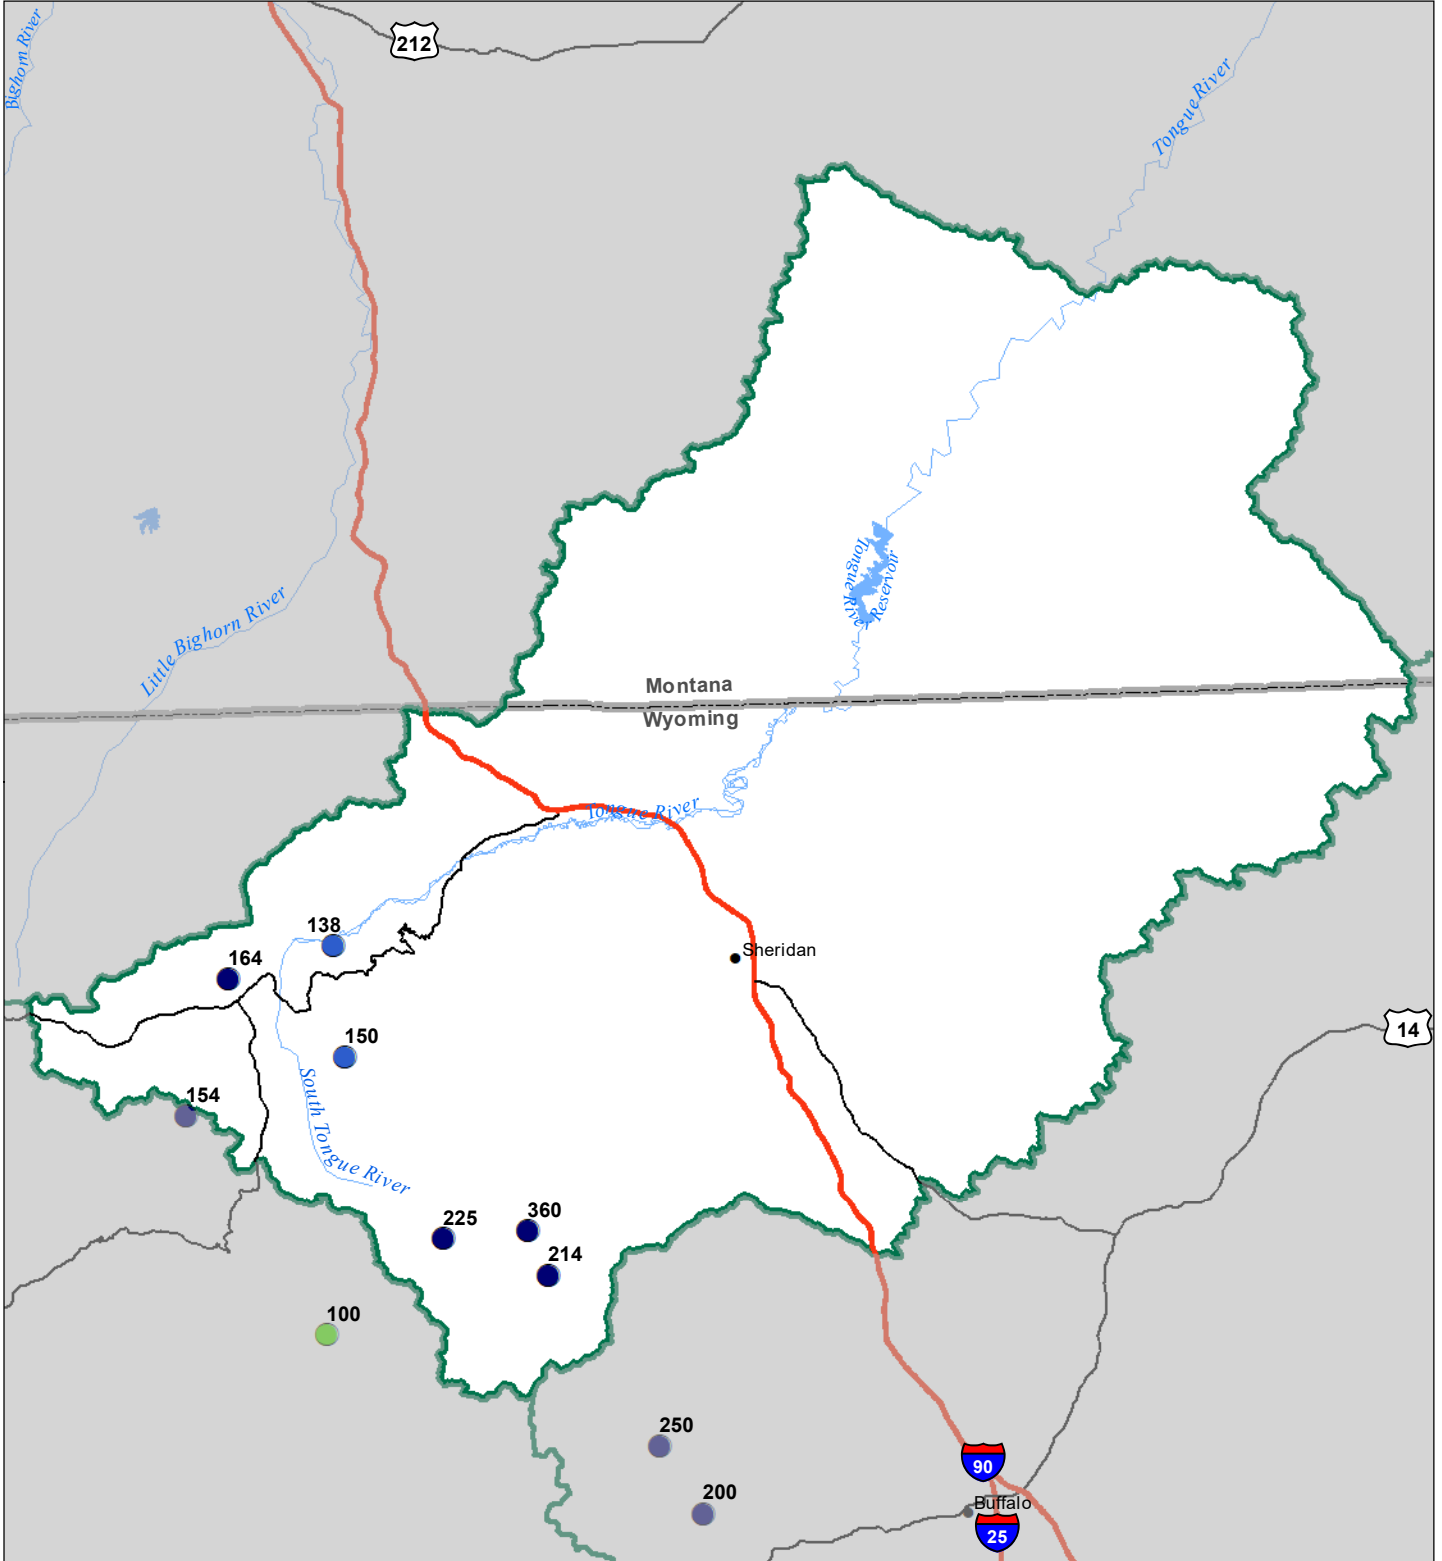

Tongue River Basin
Monthly Precipitation and Reservoir Levels
Percentage of Normal
September 1, 2023 (August 1, 2023 - September 1, 2023)

**Precipitation
Percent of Normal**

SNOTEL		COOP/ACIS	
● > 150%	● 71 - 90%	● > 150%	● 71 - 90%
● 131 - 150%	● 51 - 70%	● 131 - 150%	● 51 - 70%
● 111 - 130%	● 1 - 50%	● 111 - 130%	● 1 - 50%
● 91 - 110%		● 91 - 110%	

**Reservoirs
Percent of Normal**

■ > 150%
■ 131 - 150%
■ 111 - 130%
■ 91 - 110%
■ 71 - 90%
■ 51 - 70%
■ 1 - 50%