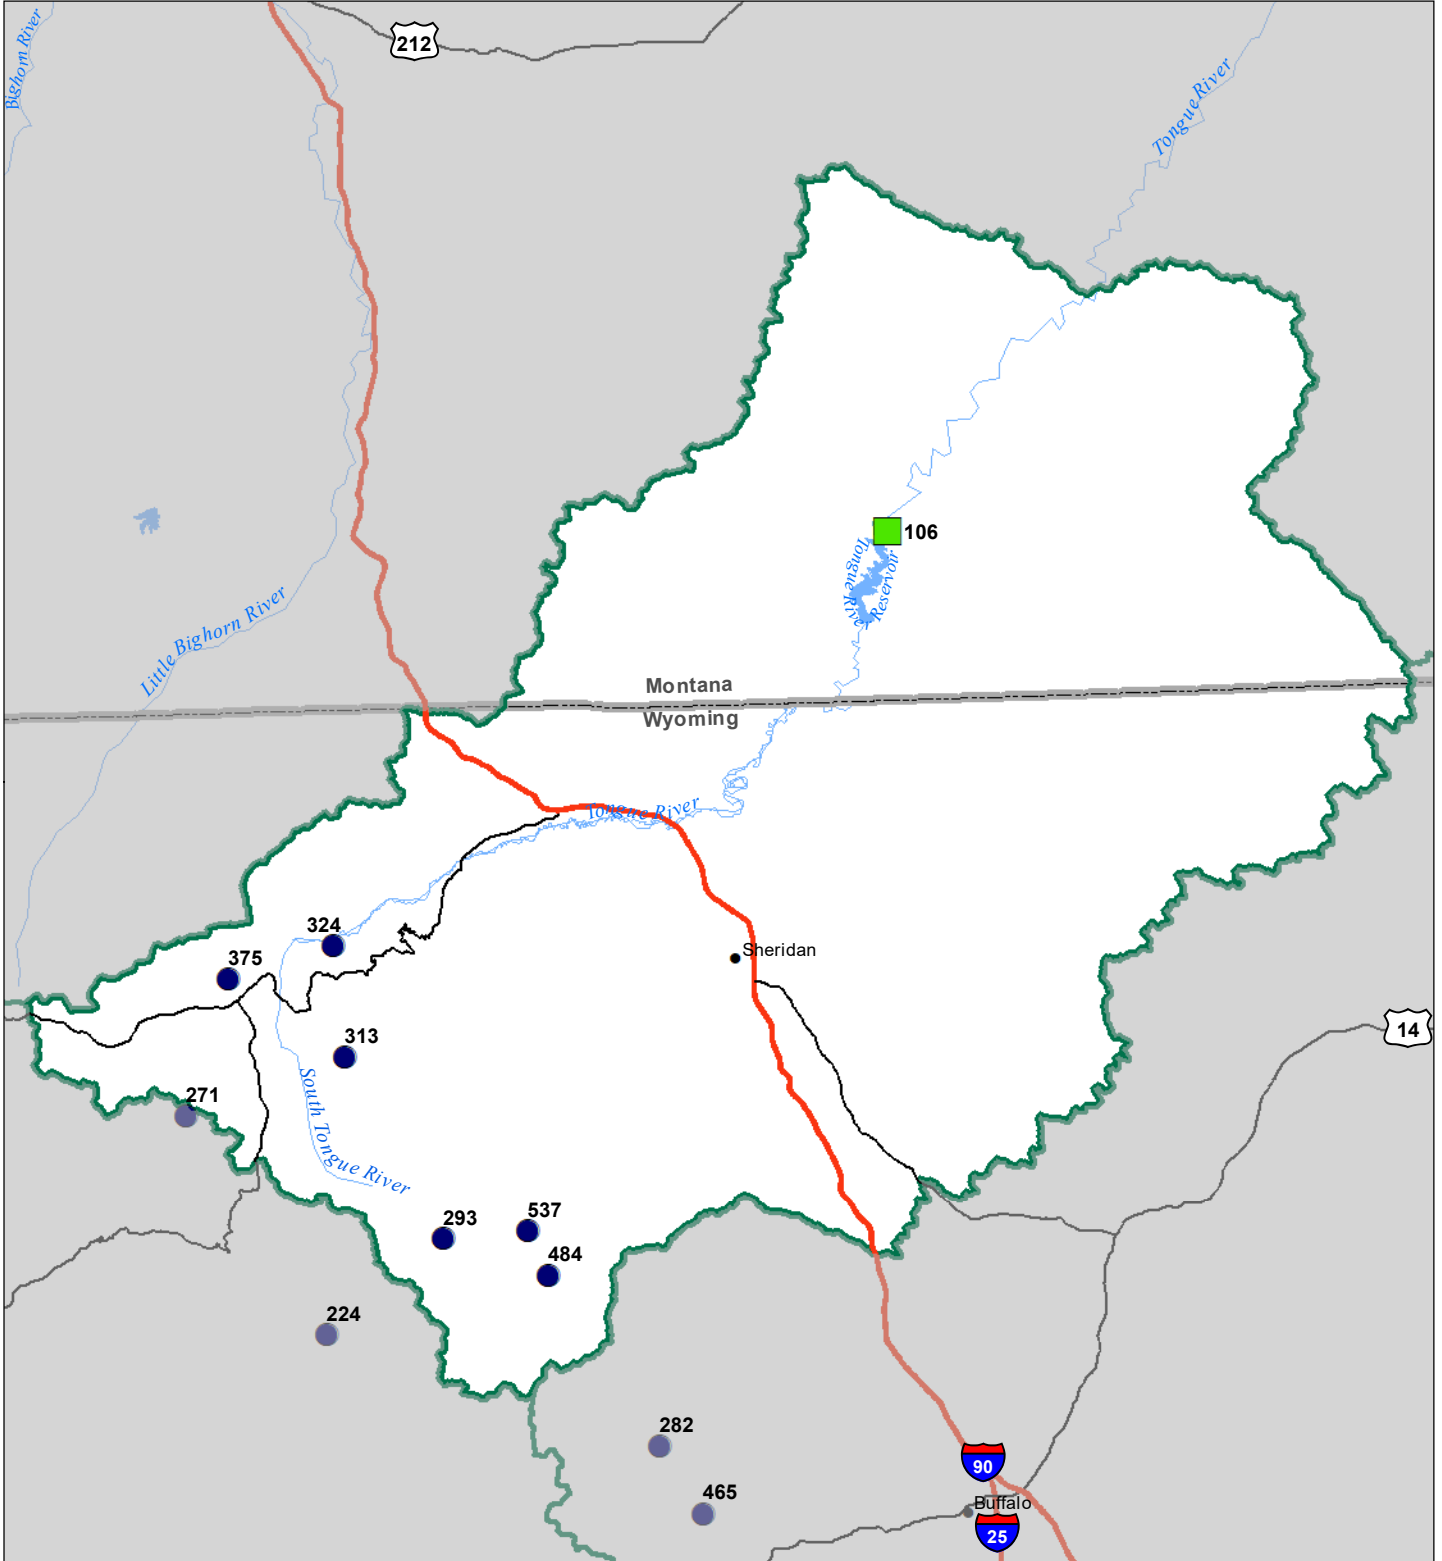

Tongue River Basin Monthly Precipitation and Reservoir Levels Percentage of Normal July 1, 2023 (June 1, 2023 - July 1, 2023)

Precipitation Percent of Normal

SNOTEL		COOP/ACIS	
● > 150%	● 71 - 90%	● > 150%	● 71 - 90%
● 131 - 150%	● 51 - 70%	● 131 - 150%	● 51 - 70%
● 111 - 130%	● 1 - 50%	● 111 - 130%	● 1 - 50%
● 91 - 110%		● 91 - 110%	

Reservoirs Percent of Normal

■ > 150%
■ 131 - 150%
■ 111 - 130%
■ 91 - 110%
■ 71 - 90%
■ 51 - 70%
■ 1 - 50%