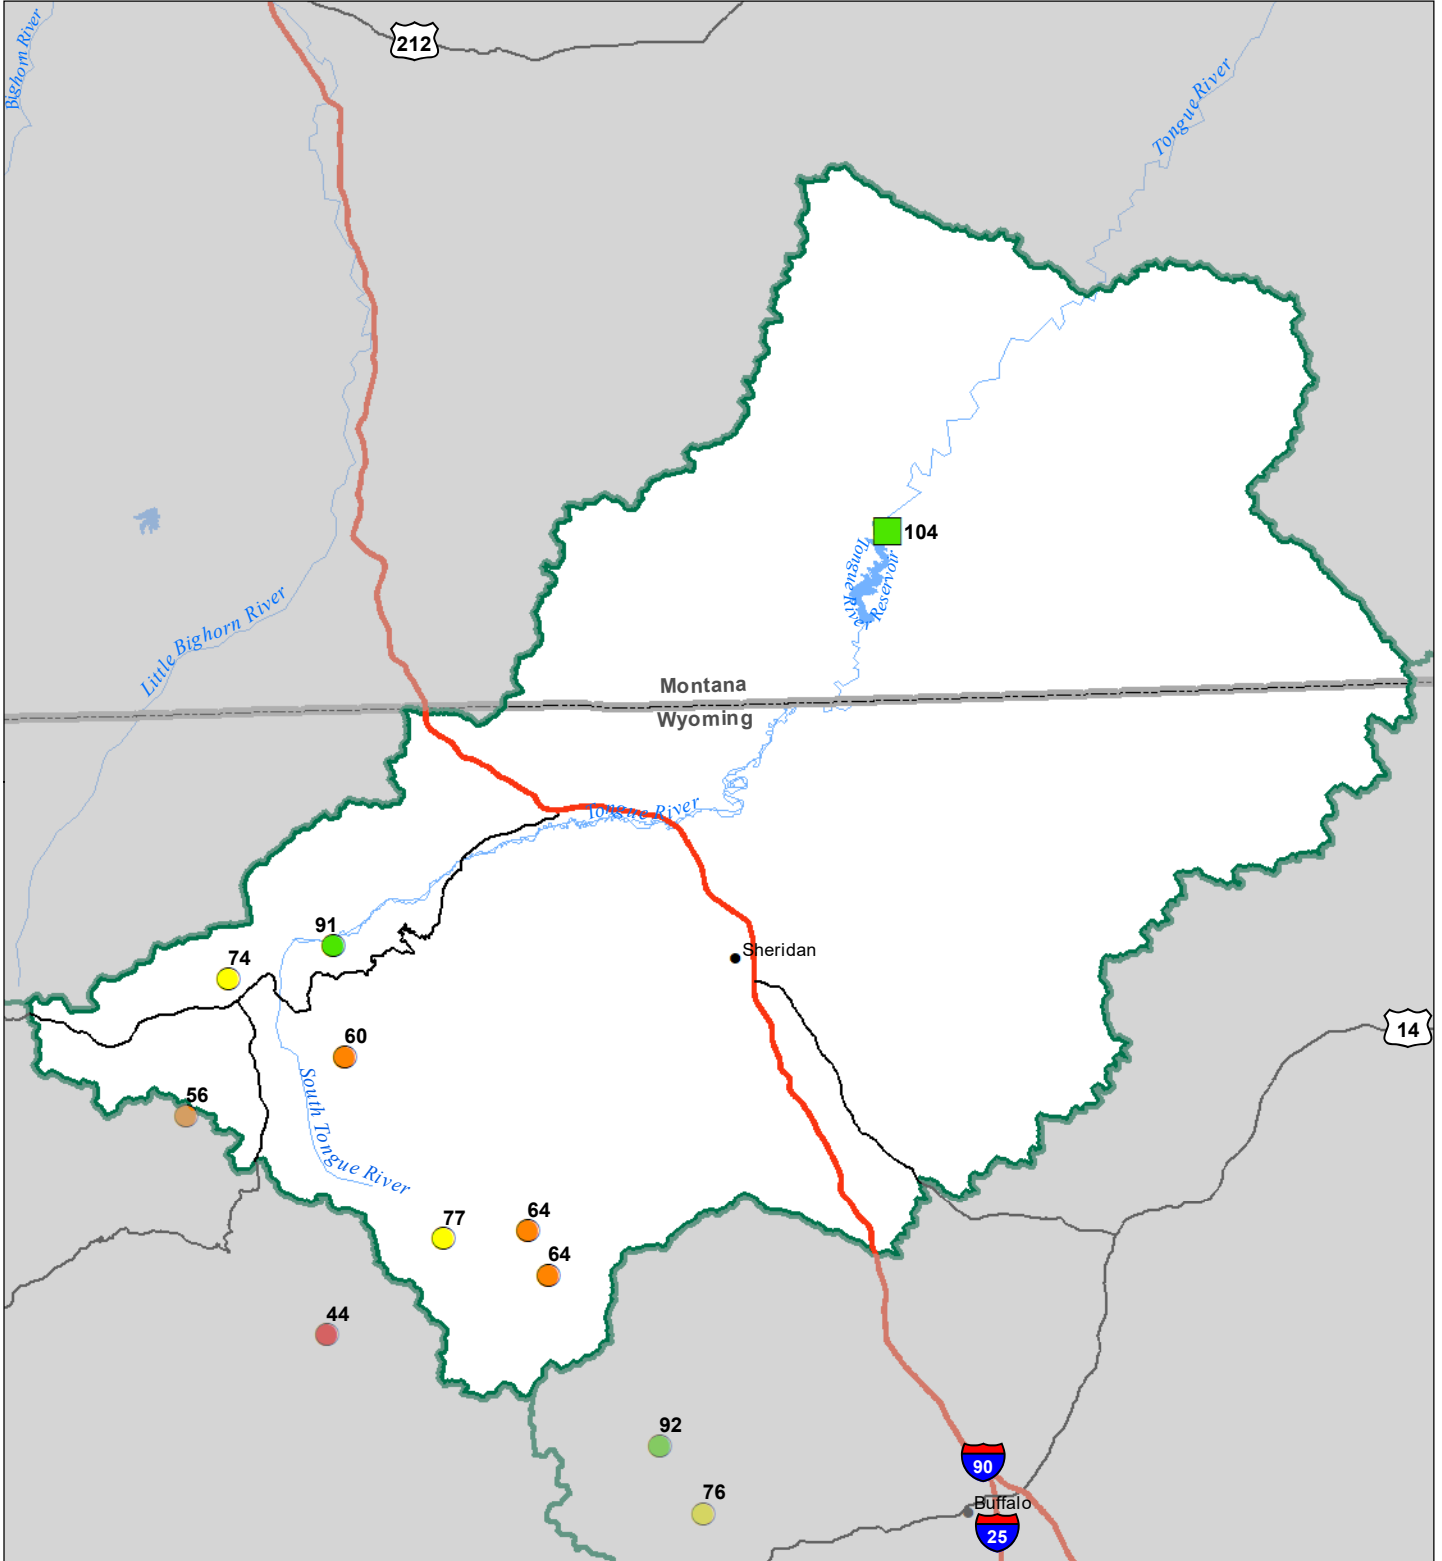

Tongue River Basin Monthly Precipitation and Reservoir Levels Percentage of Normal June 1, 2023 (May 1, 2022 - June 1, 2023)

Precipitation Percent of Normal

SNOTEL		COOP/ACIS	
● > 150%	● 71 - 90%	● > 150%	● 71 - 90%
● 131 - 150%	● 51 - 70%	● 131 - 150%	● 51 - 70%
● 111 - 130%	● 1 - 50%	● 111 - 130%	● 1 - 50%
● 91 - 110%		● 91 - 110%	

Reservoirs Percent of Normal

■ > 150%
■ 131 - 150%
■ 111 - 130%
■ 91 - 110%
■ 71 - 90%
■ 51 - 70%
■ 1 - 50%