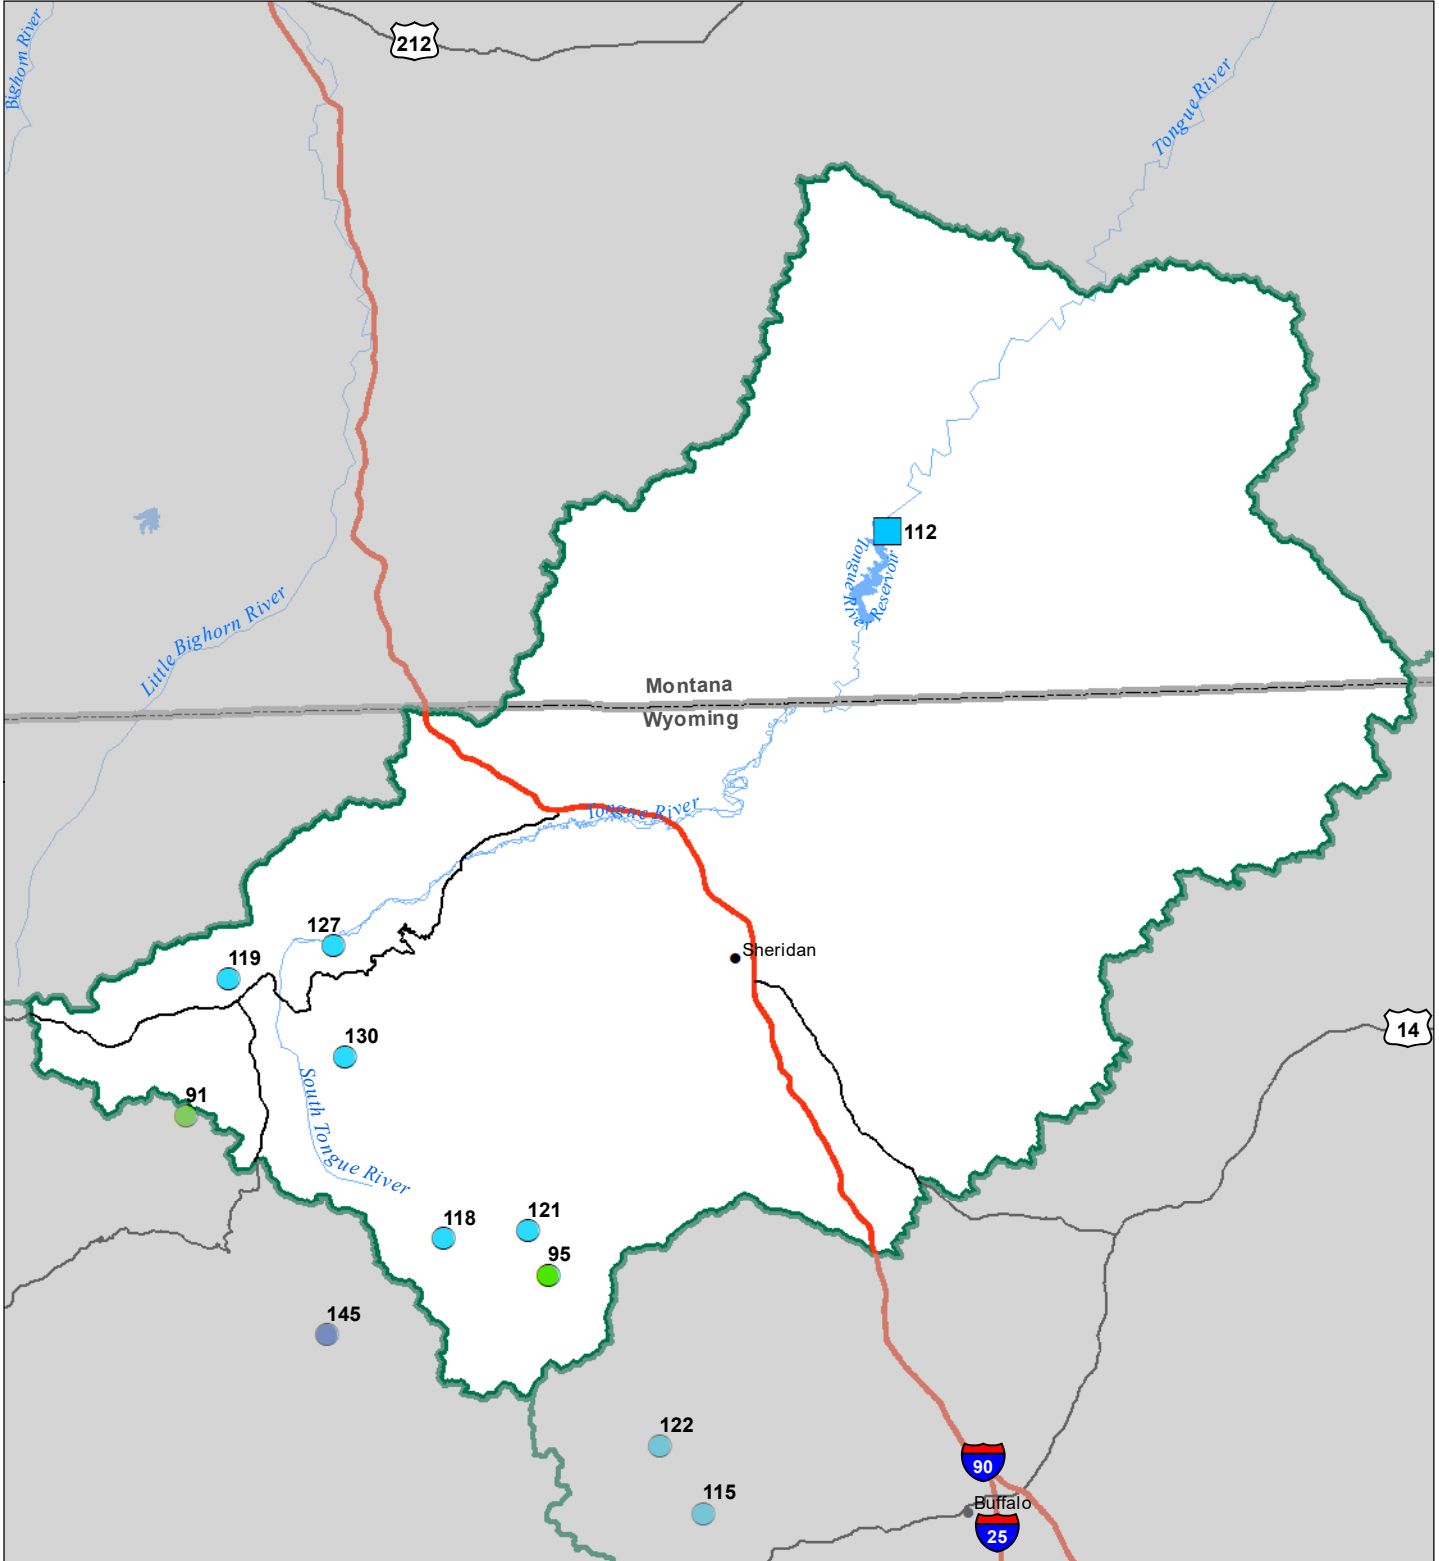

Tongue River Basin
Monthly Precipitation and Reservoir Levels
Percentage of Normal
March 1, 2023 (February 1, 2022 - March 1, 2023)

**Precipitation
Percent of Normal**

SNOTEL		COOP/ACIS	
● > 150%	● 71 - 90%	● > 150%	● 71 - 90%
● 131 - 150%	● 51 - 70%	● 131 - 150%	● 51 - 70%
● 111 - 130%	● 1 - 50%	● 111 - 130%	● 1 - 50%
● 91 - 110%		● 91 - 110%	

**Reservoirs
Percent of Normal**

■ > 150%
■ 131 - 150%
■ 111 - 130%
■ 91 - 110%
■ 71 - 90%
■ 51 - 70%
■ 1 - 50%