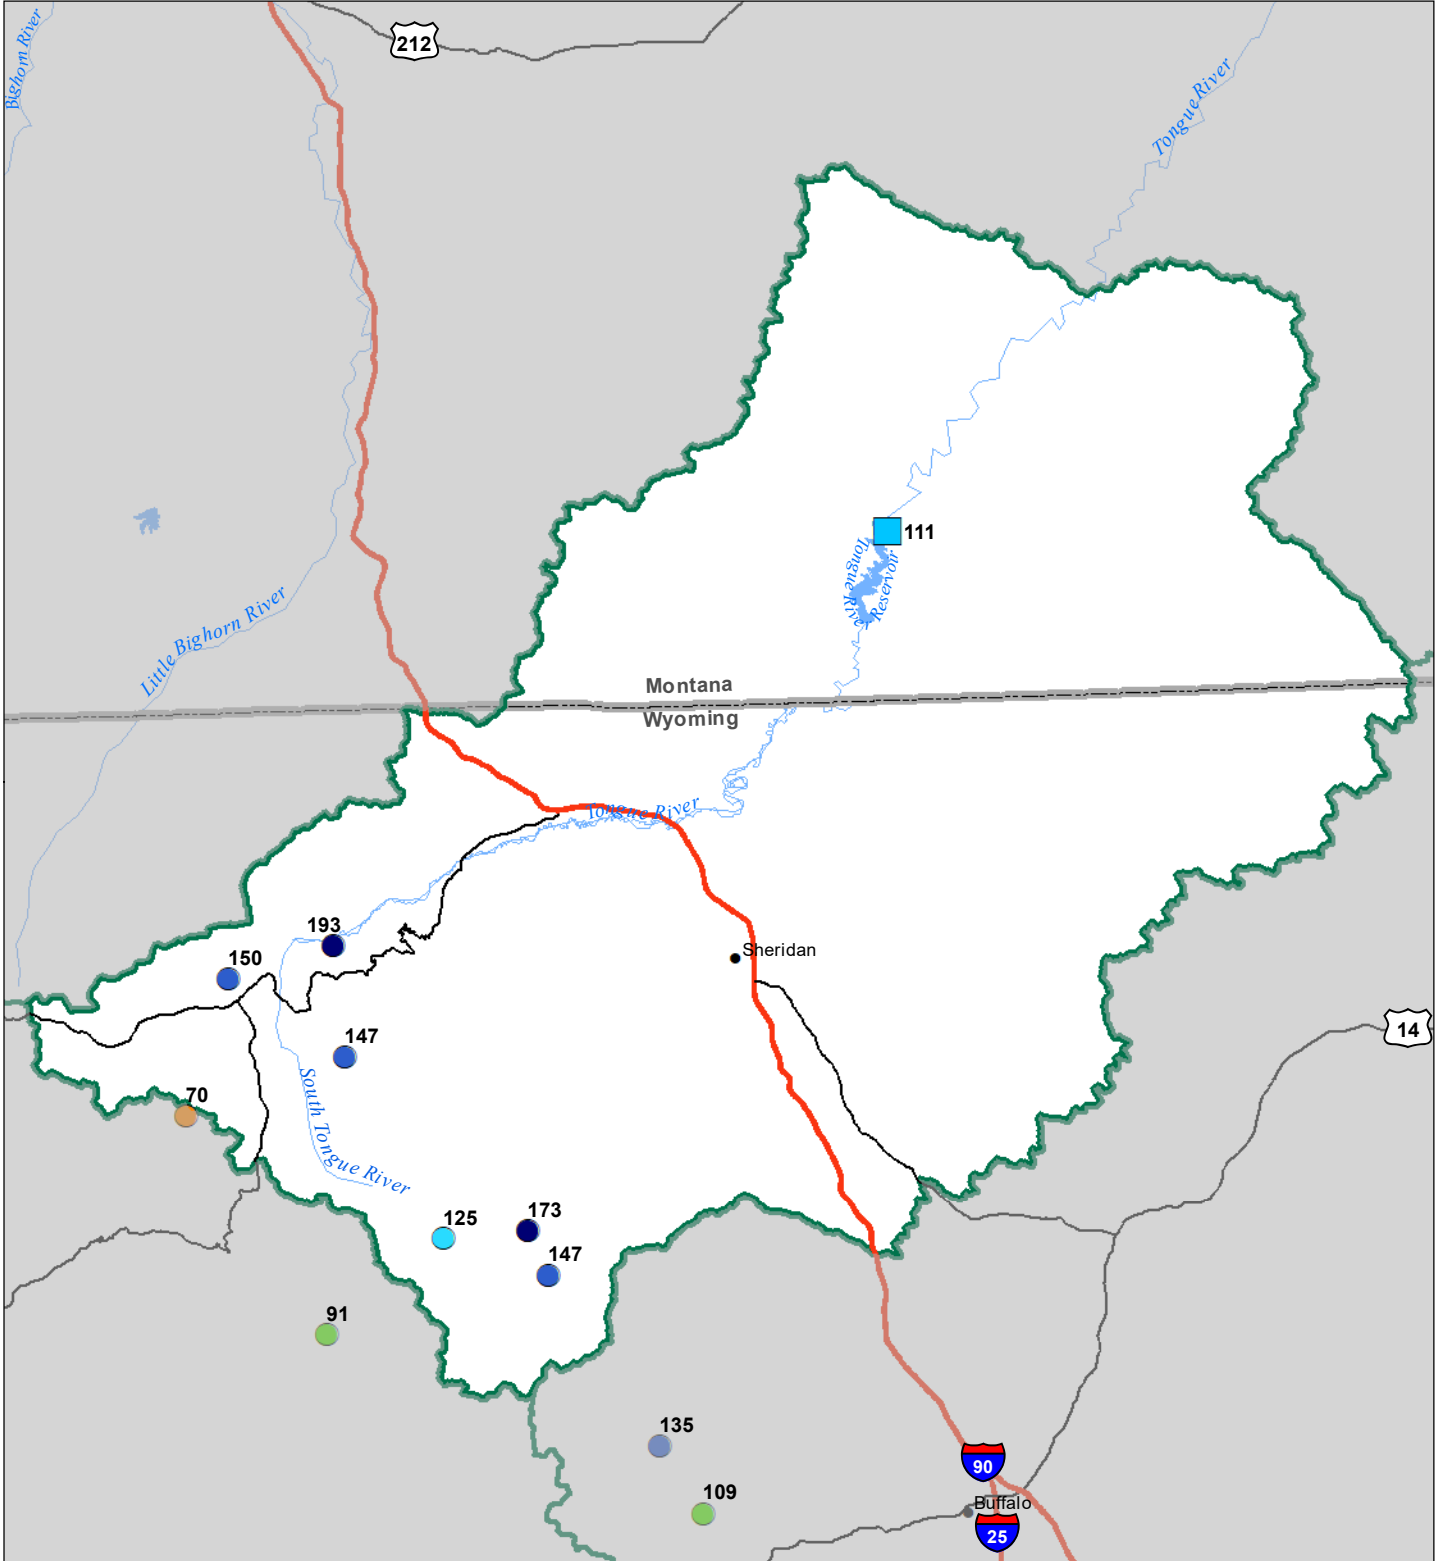

Tongue River Basin Monthly Precipitation and Reservoir Levels Percentage of Normal February 1, 2023 (January 1, 2022 - February 1, 2023)

Precipitation Percent of Normal

SNOTEL		COOP/ACIS	
● > 150%	● 71 - 90%	● > 150%	● 71 - 90%
● 131 - 150%	● 51 - 70%	● 131 - 150%	● 51 - 70%
● 111 - 130%	● 1 - 50%	● 111 - 130%	● 1 - 50%
● 91 - 110%		● 91 - 110%	

Reservoirs Percent of Normal

■ > 150%
■ 131 - 150%
■ 111 - 130%
■ 91 - 110%
■ 71 - 90%
■ 51 - 70%
■ 1 - 50%