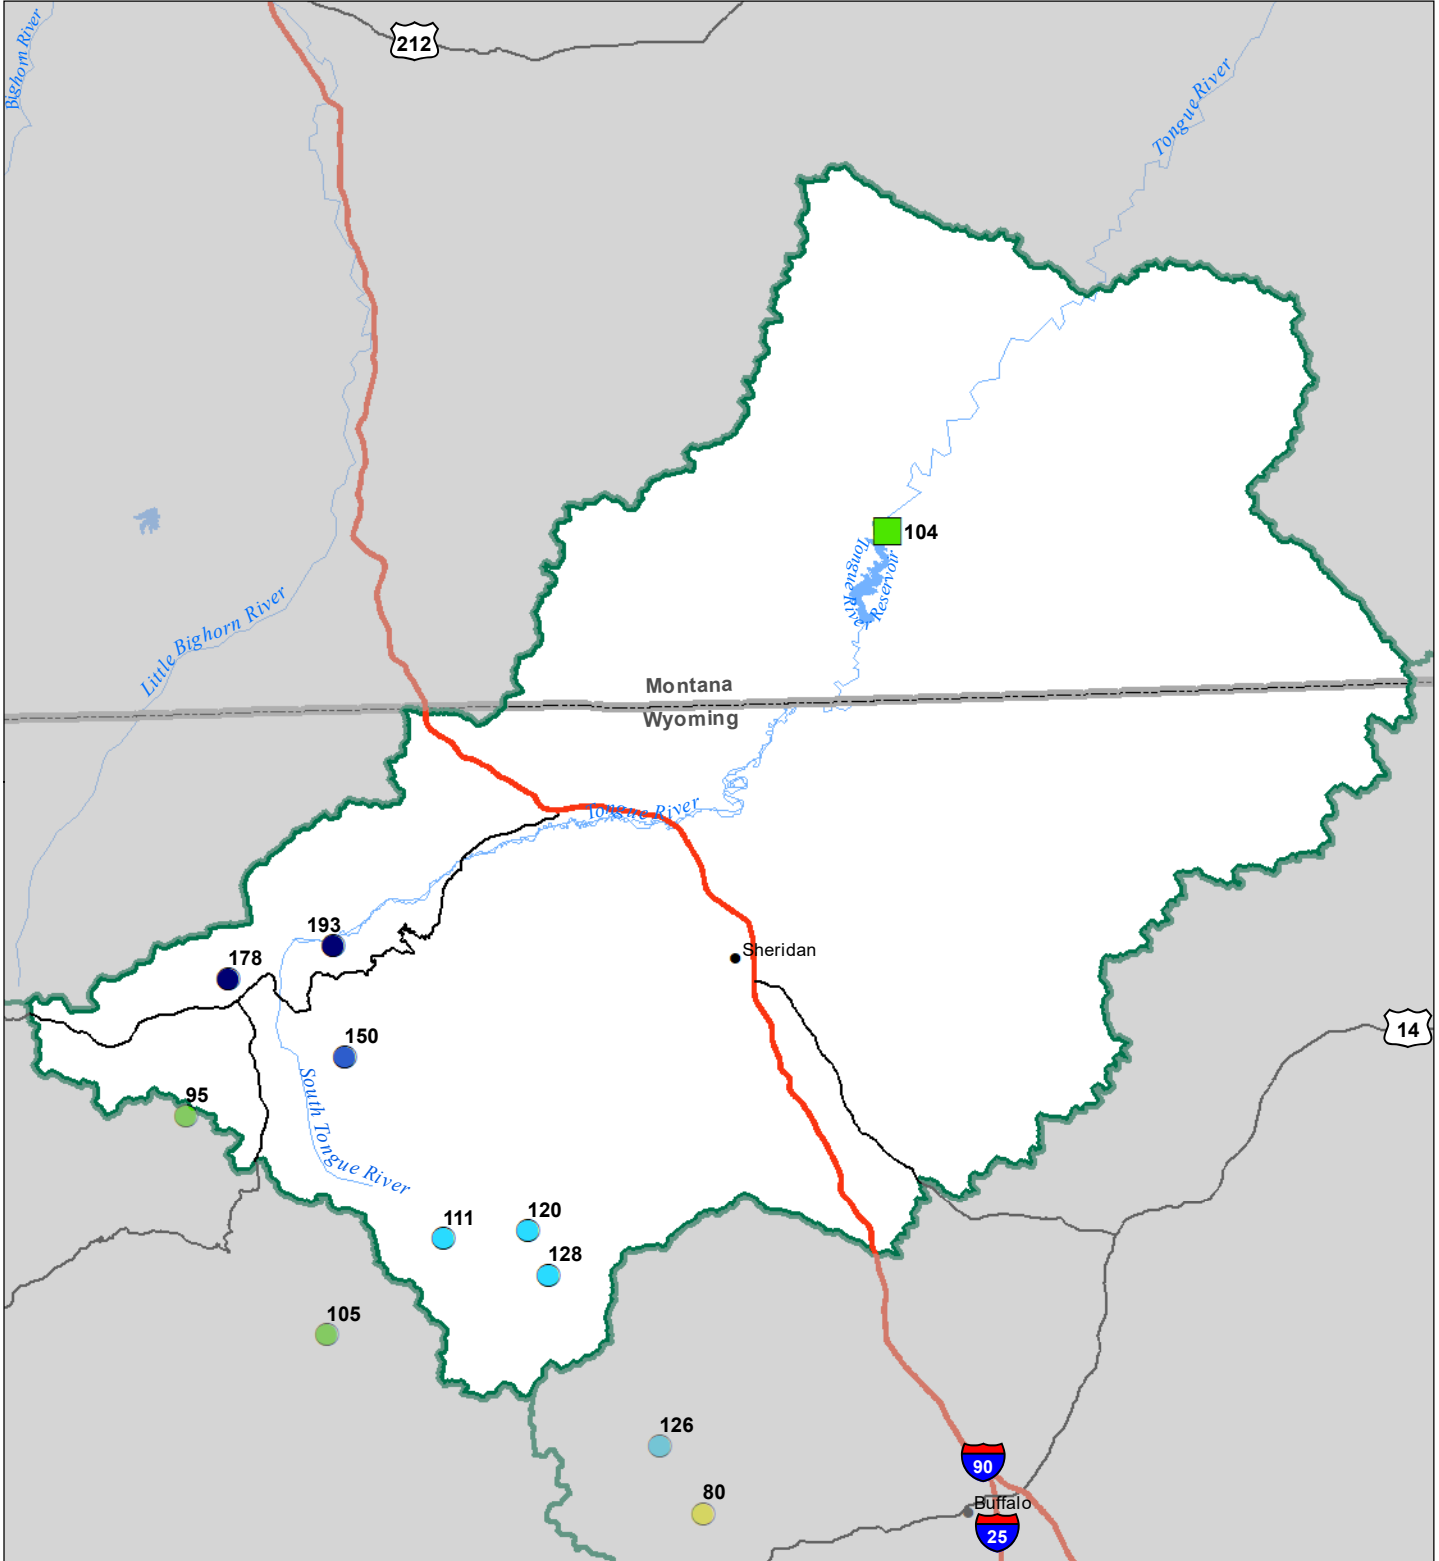

Tongue River Basin
Monthly Precipitation and Reservoir Levels
Percentage of Normal
December 1, 2022 (November 1, 2022 - December 1, 2022)

**Precipitation
Percent of Normal**

SNOTEL		COOP/ACIS	
● > 150%	● 71 - 90%	● > 150%	● 71 - 90%
● 131 - 150%	● 51 - 70%	● 131 - 150%	● 51 - 70%
● 111 - 130%	● 1 - 50%	● 111 - 130%	● 1 - 50%
● 91 - 110%		● 91 - 110%	

**Reservoirs
Percent of Normal**

■ > 150%
■ 131 - 150%
■ 111 - 130%
■ 91 - 110%
■ 71 - 90%
■ 51 - 70%
■ 1 - 50%