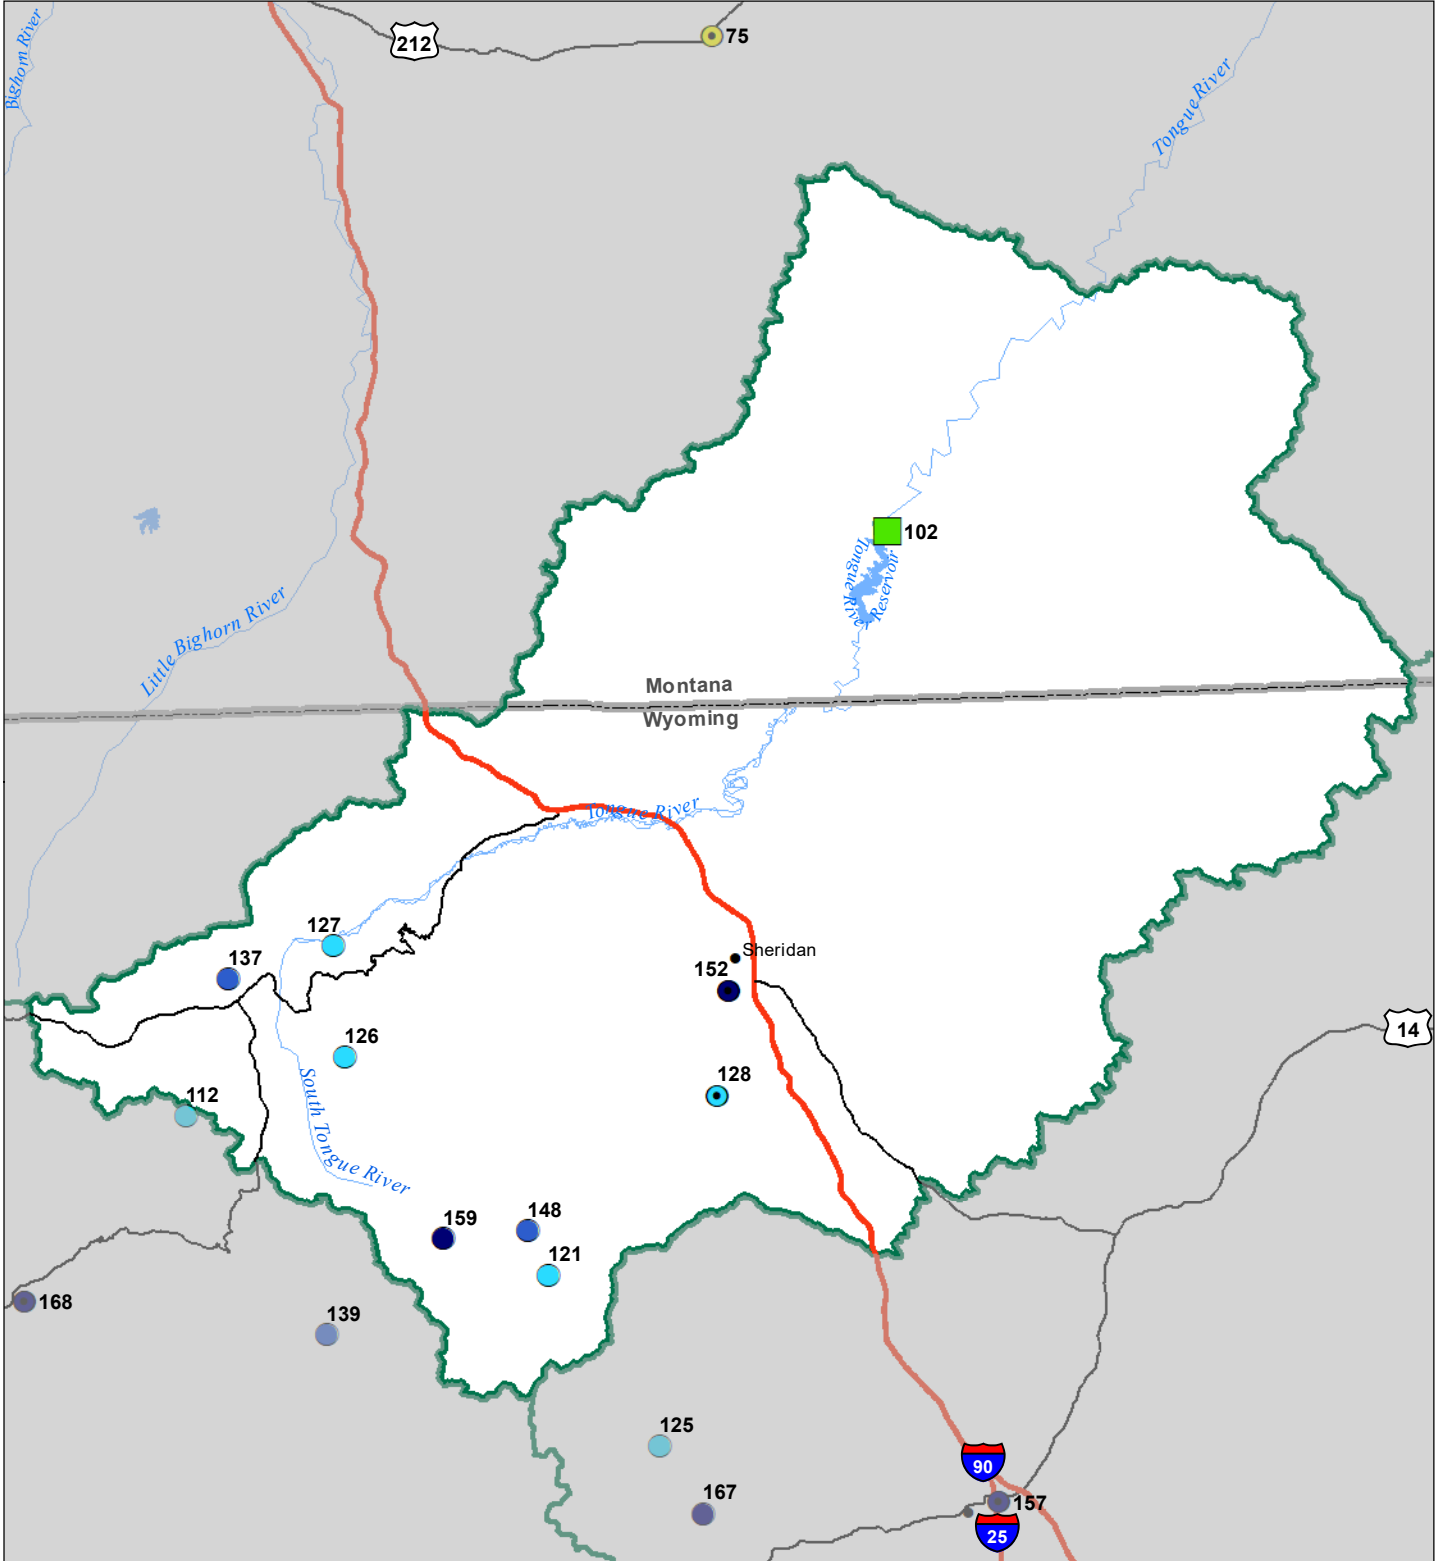

Tongue River Basin

Monthly Precipitation and Reservoir Levels

Percentage of Normal

October 1, 2022 (September 1, 2022 - October 1, 2022)

Precipitation Percent of Normal

SNOTEL

- > 150%
- 131 - 150%
- 111 - 130%
- 111 - 130%
- 91 - 110%
- 71 - 90%
- 51 - 70%
- 1 - 50%

COOP/ACIS

- > 150%
- 131 - 150%
- 111 - 130%
- 111 - 130%
- 91 - 110%
- 71 - 90%
- 51 - 70%
- 1 - 50%

Reservoirs Percent of Normal

- > 150%
- 131 - 150%
- 111 - 130%
- 91 - 110%
- 71 - 90%
- 51 - 70%
- 1 - 50%