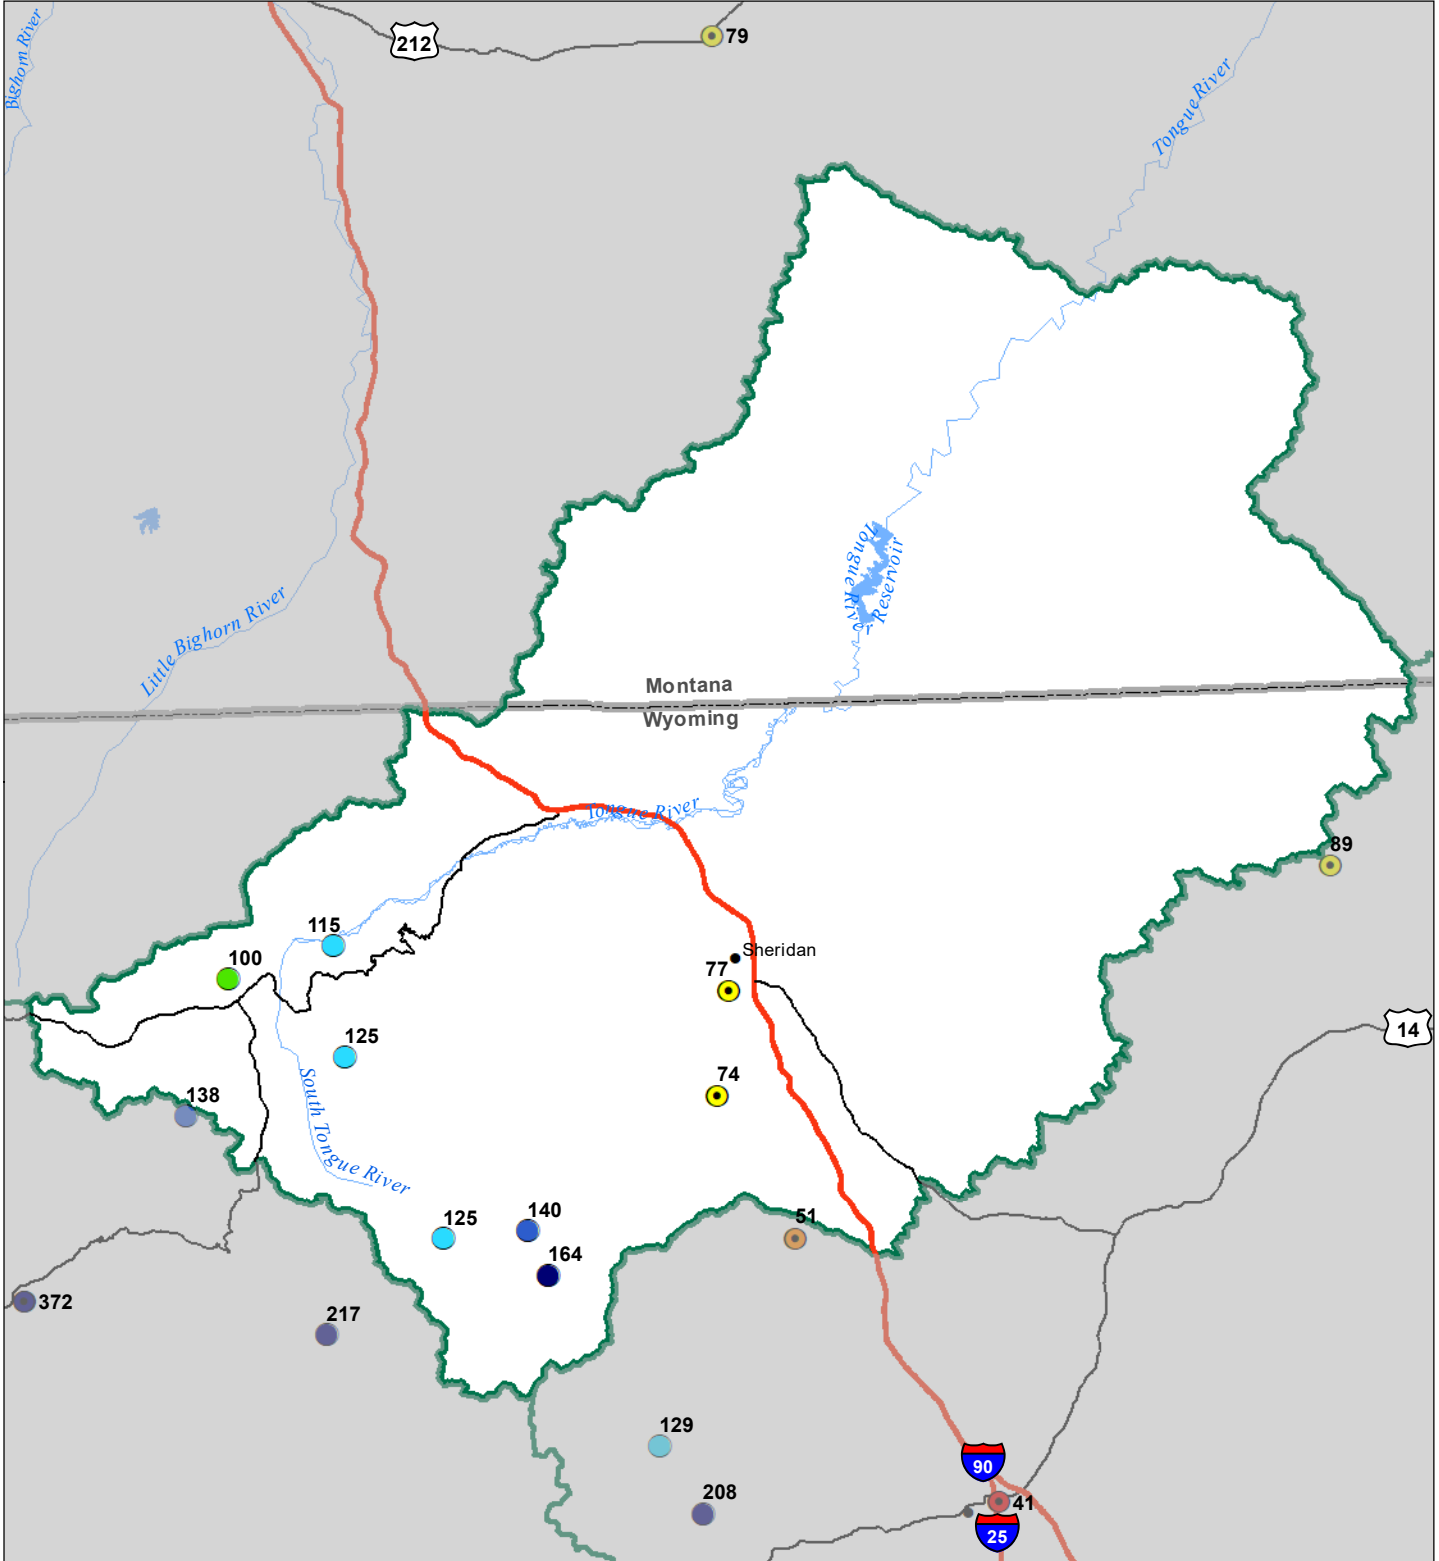

Tongue River Basin

Monthly Precipitation and Reservoir Levels

Percentage of Normal

September 1, 2022 (August 1, 2022 - September 1, 2022)

Precipitation Percent of Normal

SNOTEL

- > 150%
- 131 - 150%
- 111 - 130%
- 91 - 110%
- 71 - 90%
- 51 - 70%
- 1 - 50%

COOP/ACIS

- > 150%
- 131 - 150%
- 111 - 130%
- 91 - 110%
- 71 - 90%
- 51 - 70%
- 1 - 50%

Reservoirs Percent of Normal

- > 150%
- 131 - 150%
- 111 - 130%
- 91 - 110%
- 71 - 90%
- 51 - 70%
- 1 - 50%