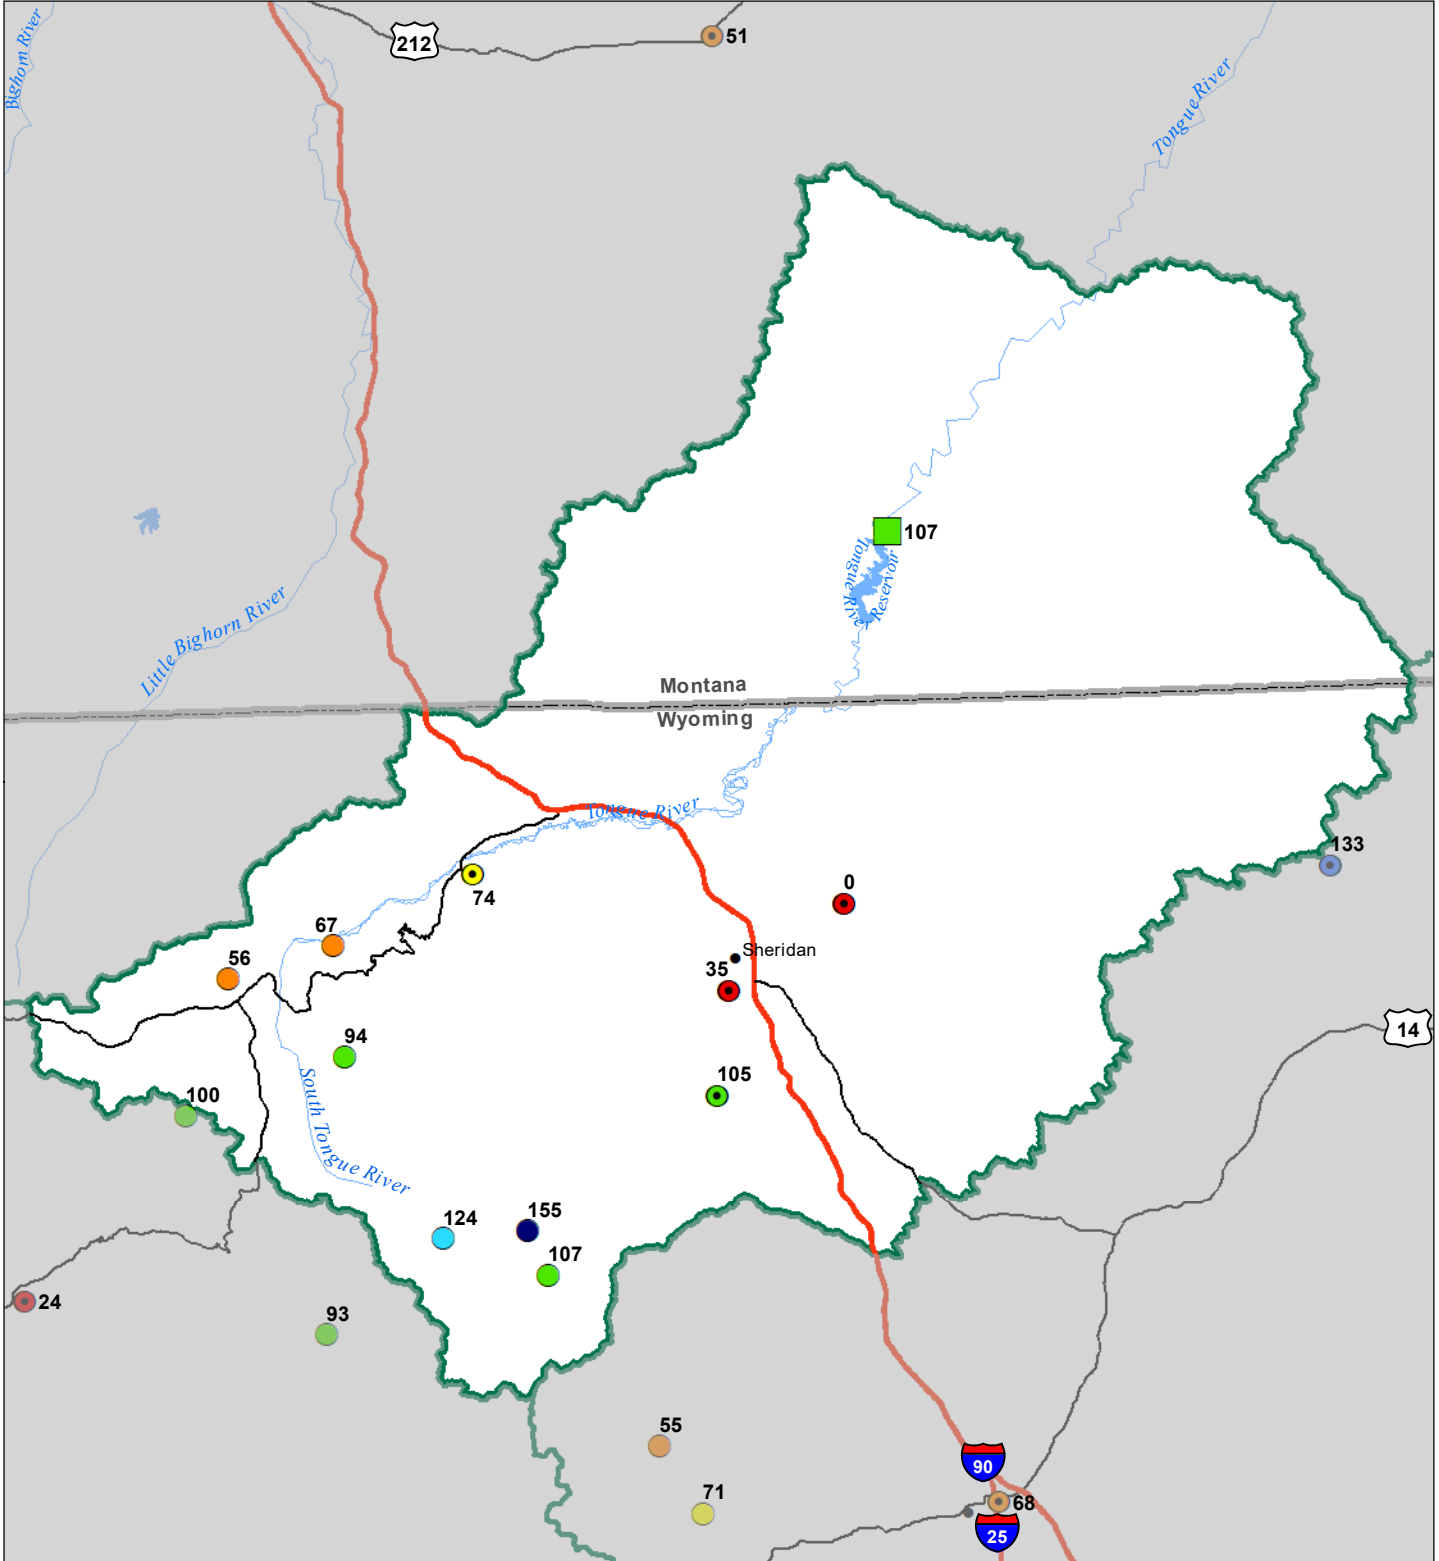

# Tongue River Basin

## Monthly Precipitation and Reservoir Levels

#### August 1, 2022 (July 1, 2022 - August 1, 2022)