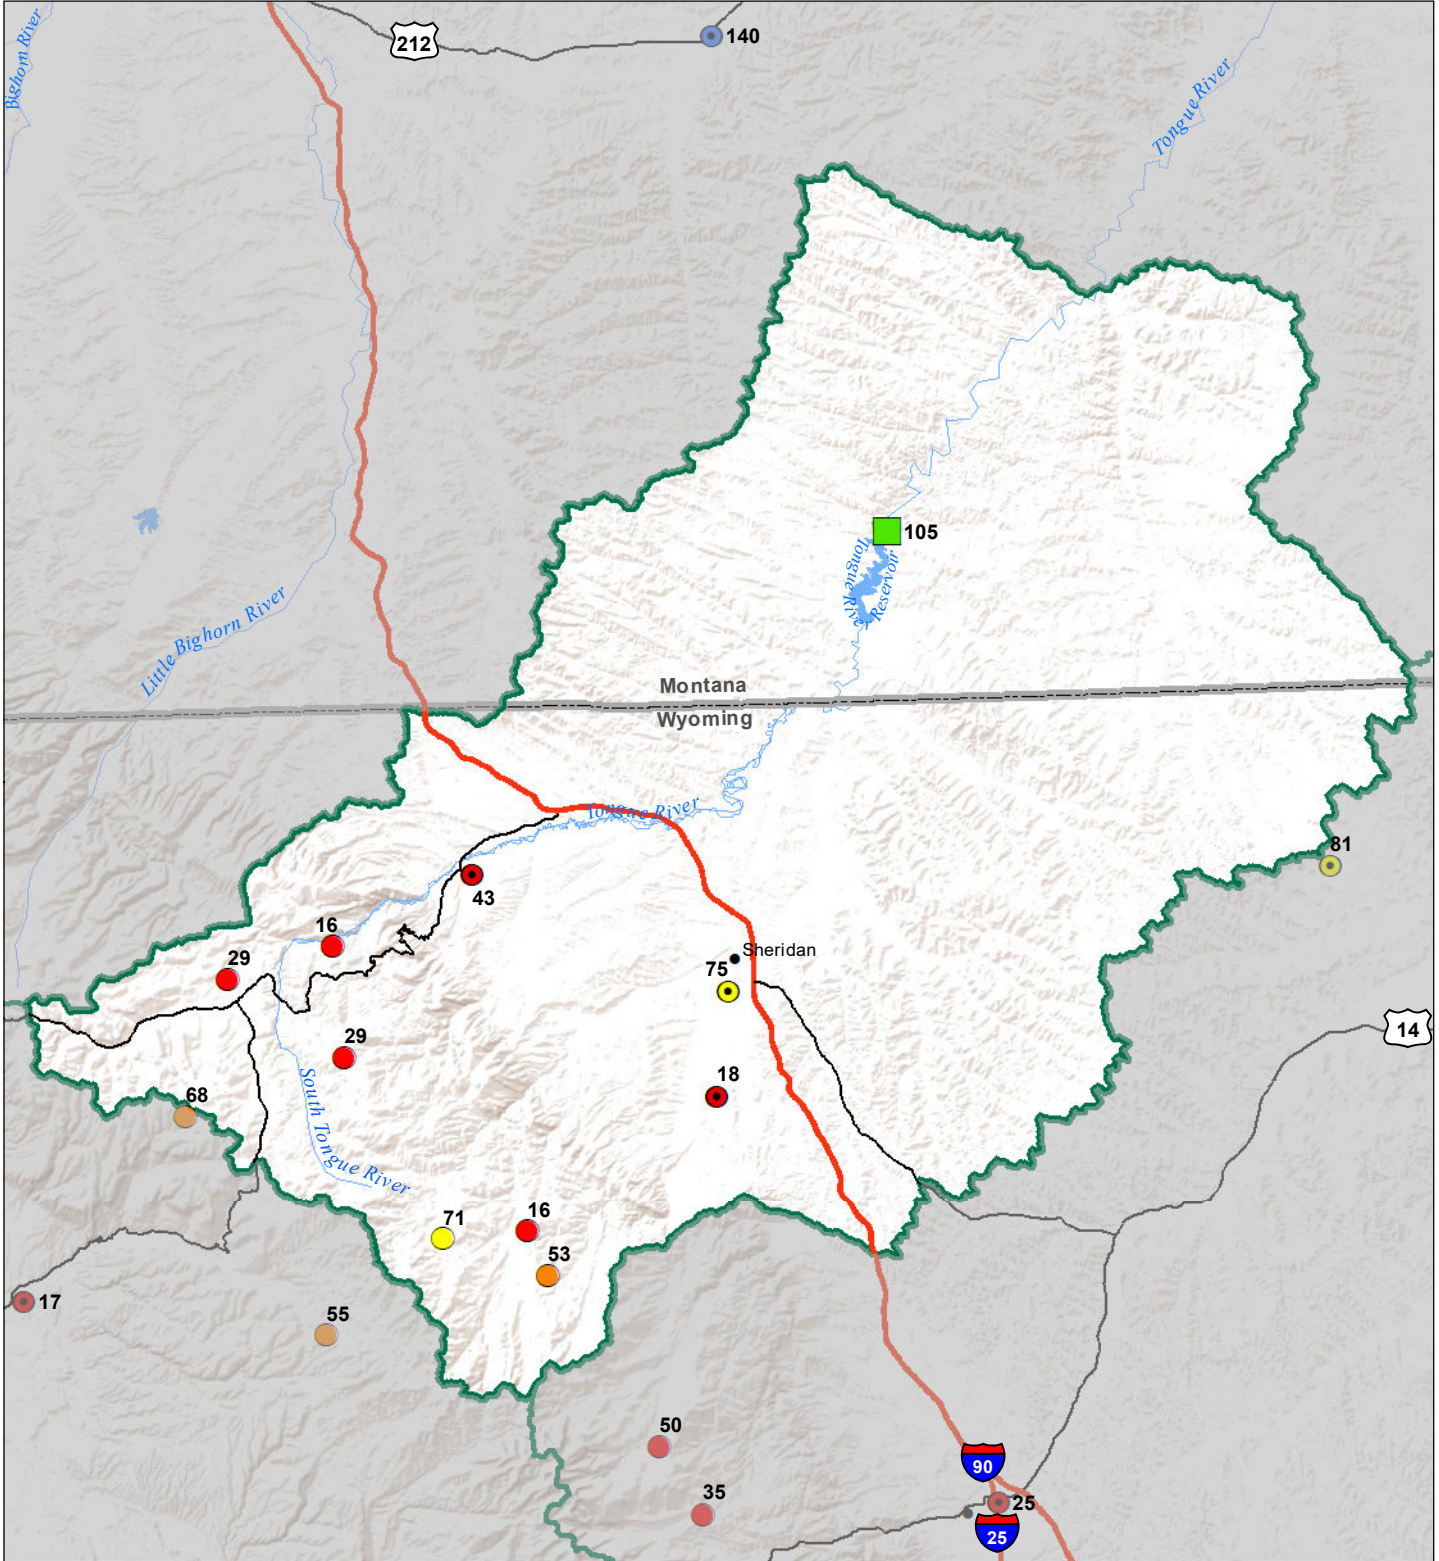

Tongue River Basin Monthly Precipitation and Reservoir Levels Percentage of Normal July 1, 2022 (June 1, 2022 - July 1, 2022)

Precipitation Percent of Normal

SNOTEL		COOP/ACIS	
● > 150%	● 71 - 90%	● > 150%	● 71 - 90%
● 131 - 150%	● 51 - 70%	● 131 - 150%	● 51 - 70%
● 111 - 130%	● 1 - 50%	● 111 - 130%	● 1 - 50%
● 91 - 110%		● 91 - 110%	

Reservoirs Percent of Normal

■ > 150%
■ 131 - 150%
■ 111 - 130%
■ 91 - 110%
■ 71 - 90%
■ 51 - 70%
■ 1 - 50%

Montana State Library
Natural Resource
Information System

Data source: USDA NRCS National Water and Climate Center, Air and Water Database