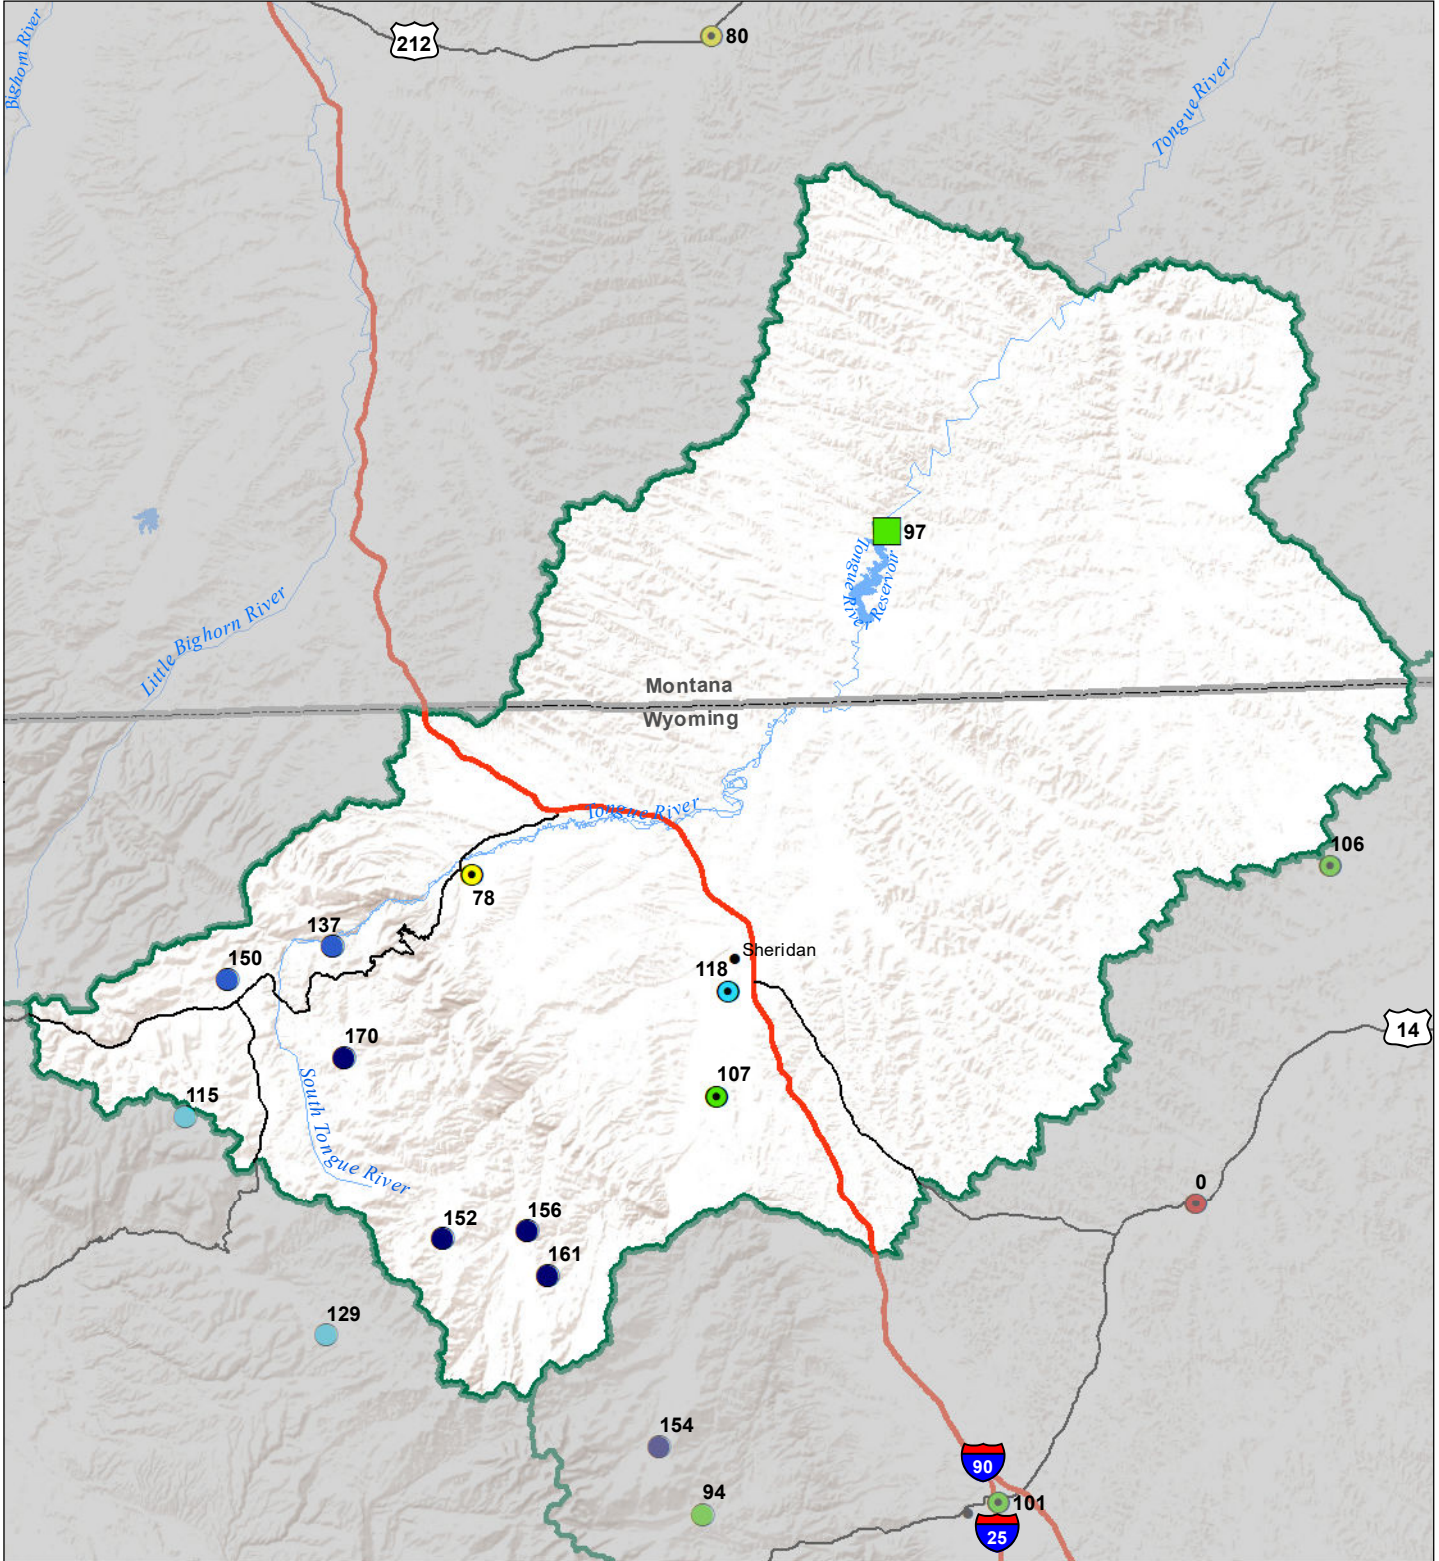

Tongue River Basin Monthly Precipitation and Reservoir Levels Percentage of Normal June 1, 2022 (May 1, 2022 - June 1, 2022)

Precipitation Percent of Normal

SNOTEL		COOP/ACIS	
● > 150%	● 71 - 90%	● > 150%	● 71 - 90%
● 131 - 150%	● 51 - 70%	● 131 - 150%	● 51 - 70%
● 111 - 130%	● 1 - 50%	● 111 - 130%	● 1 - 50%
● 91 - 110%		● 91 - 110%	

Reservoirs Percent of Normal

■ > 150%
■ 131 - 150%
■ 111 - 130%
■ 91 - 110%
■ 71 - 90%
■ 51 - 70%
■ 1 - 50%

Montana State Library
Natural Resource
Information System

Data source: USDA NRCS National Water and
Climate Center, Air and Water Database