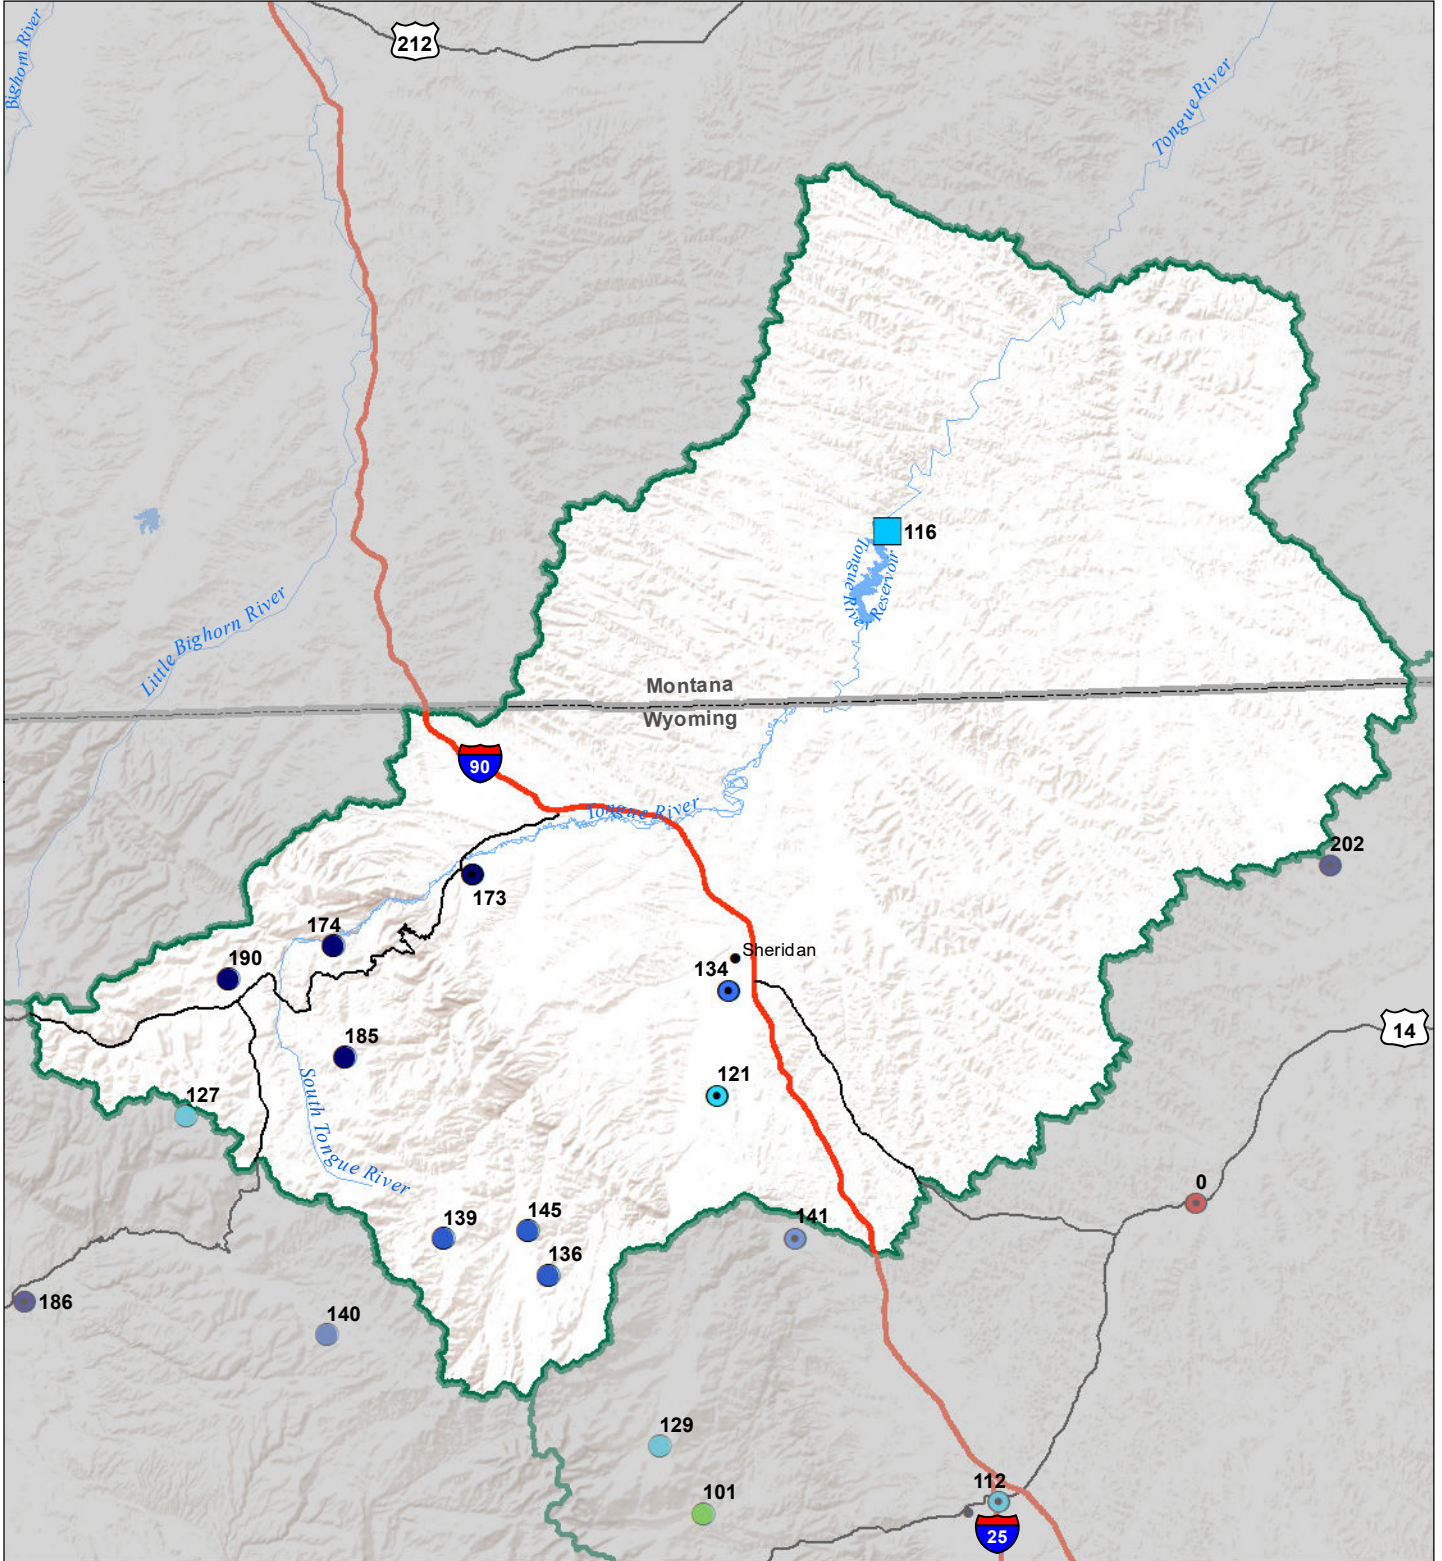

# Tongue River Basin Monthly Precipitation and Reservoir Levels Percentage of Normal May 1, 2022 (April 1, 2022 - May 1, 2022)

### Precipitation Percent of Normal

SNOTEL		COOP/ACIS	
● > 150%	● 71 - 90%	● > 150%	● 71 - 90%
● 131 - 150%	● 51 - 70%	● 131 - 150%	● 51 - 70%
● 111 - 130%	● 1 - 50%	● 111 - 130%	● 1 - 50%
● 91 - 110%		● 91 - 110%	

### Reservoirs Percent of Normal

■ > 150%
■ 131 - 150%
■ 111 - 130%
■ 91 - 110%
■ 71 - 90%
■ 51 - 70%
■ 1 - 50%