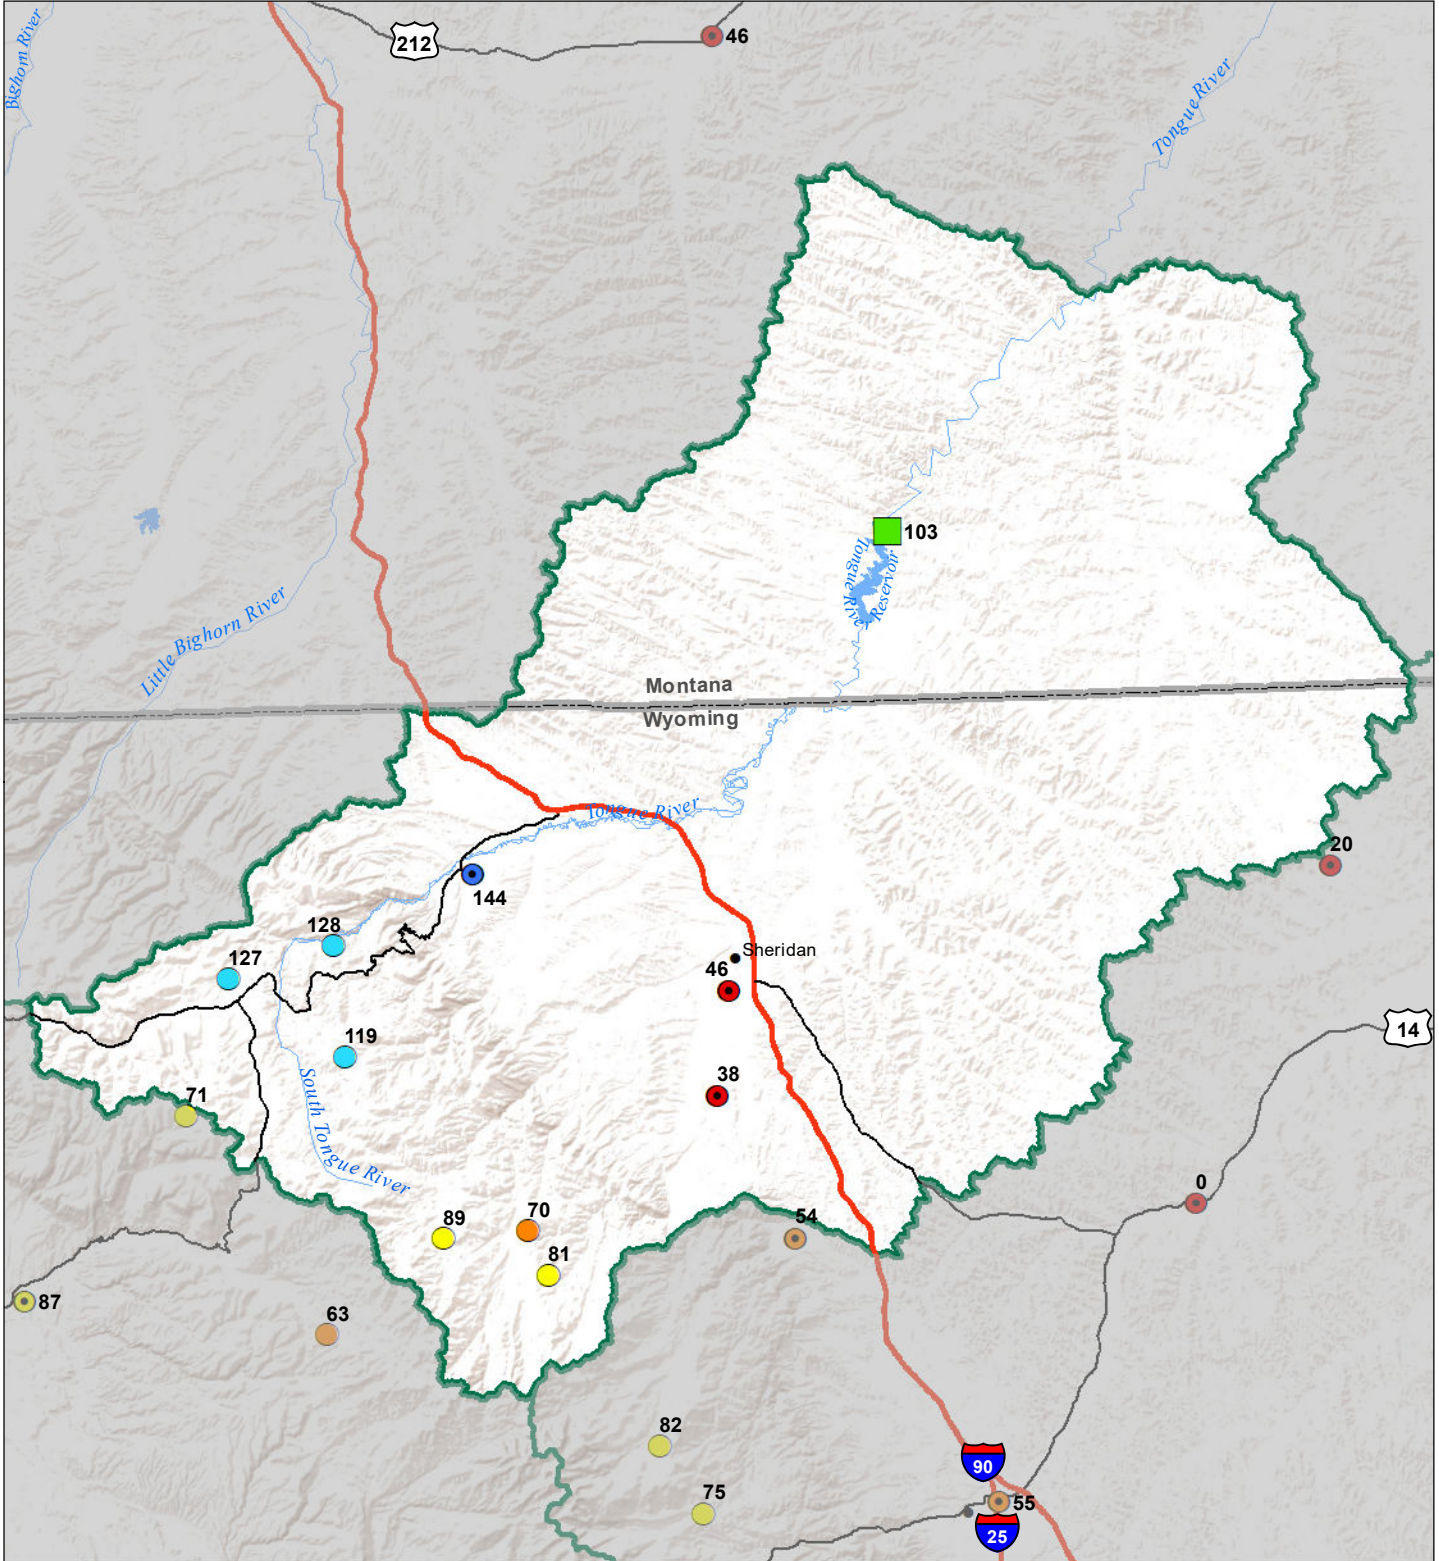

Tongue River Basin Monthly Precipitation and Reservoir Levels Percentage of Normal February 1, 2022 (January 1, 2022 - February 1, 2022)

Precipitation Percent of Normal

SNOTEL

- > 150%
- 131 - 150%
- 111 - 130%
- 91 - 110%
- 71 - 90%
- 51 - 70%
- 1 - 50%

COOP/ACIS

- > 150%
- 131 - 150%
- 111 - 130%
- 91 - 110%
- 71 - 90%
- 51 - 70%
- 1 - 50%

Reservoirs Percent of Normal

- > 150%
- 131 - 150%
- 111 - 130%
- 91 - 110%
- 71 - 90%
- 51 - 70%
- 1 - 50%