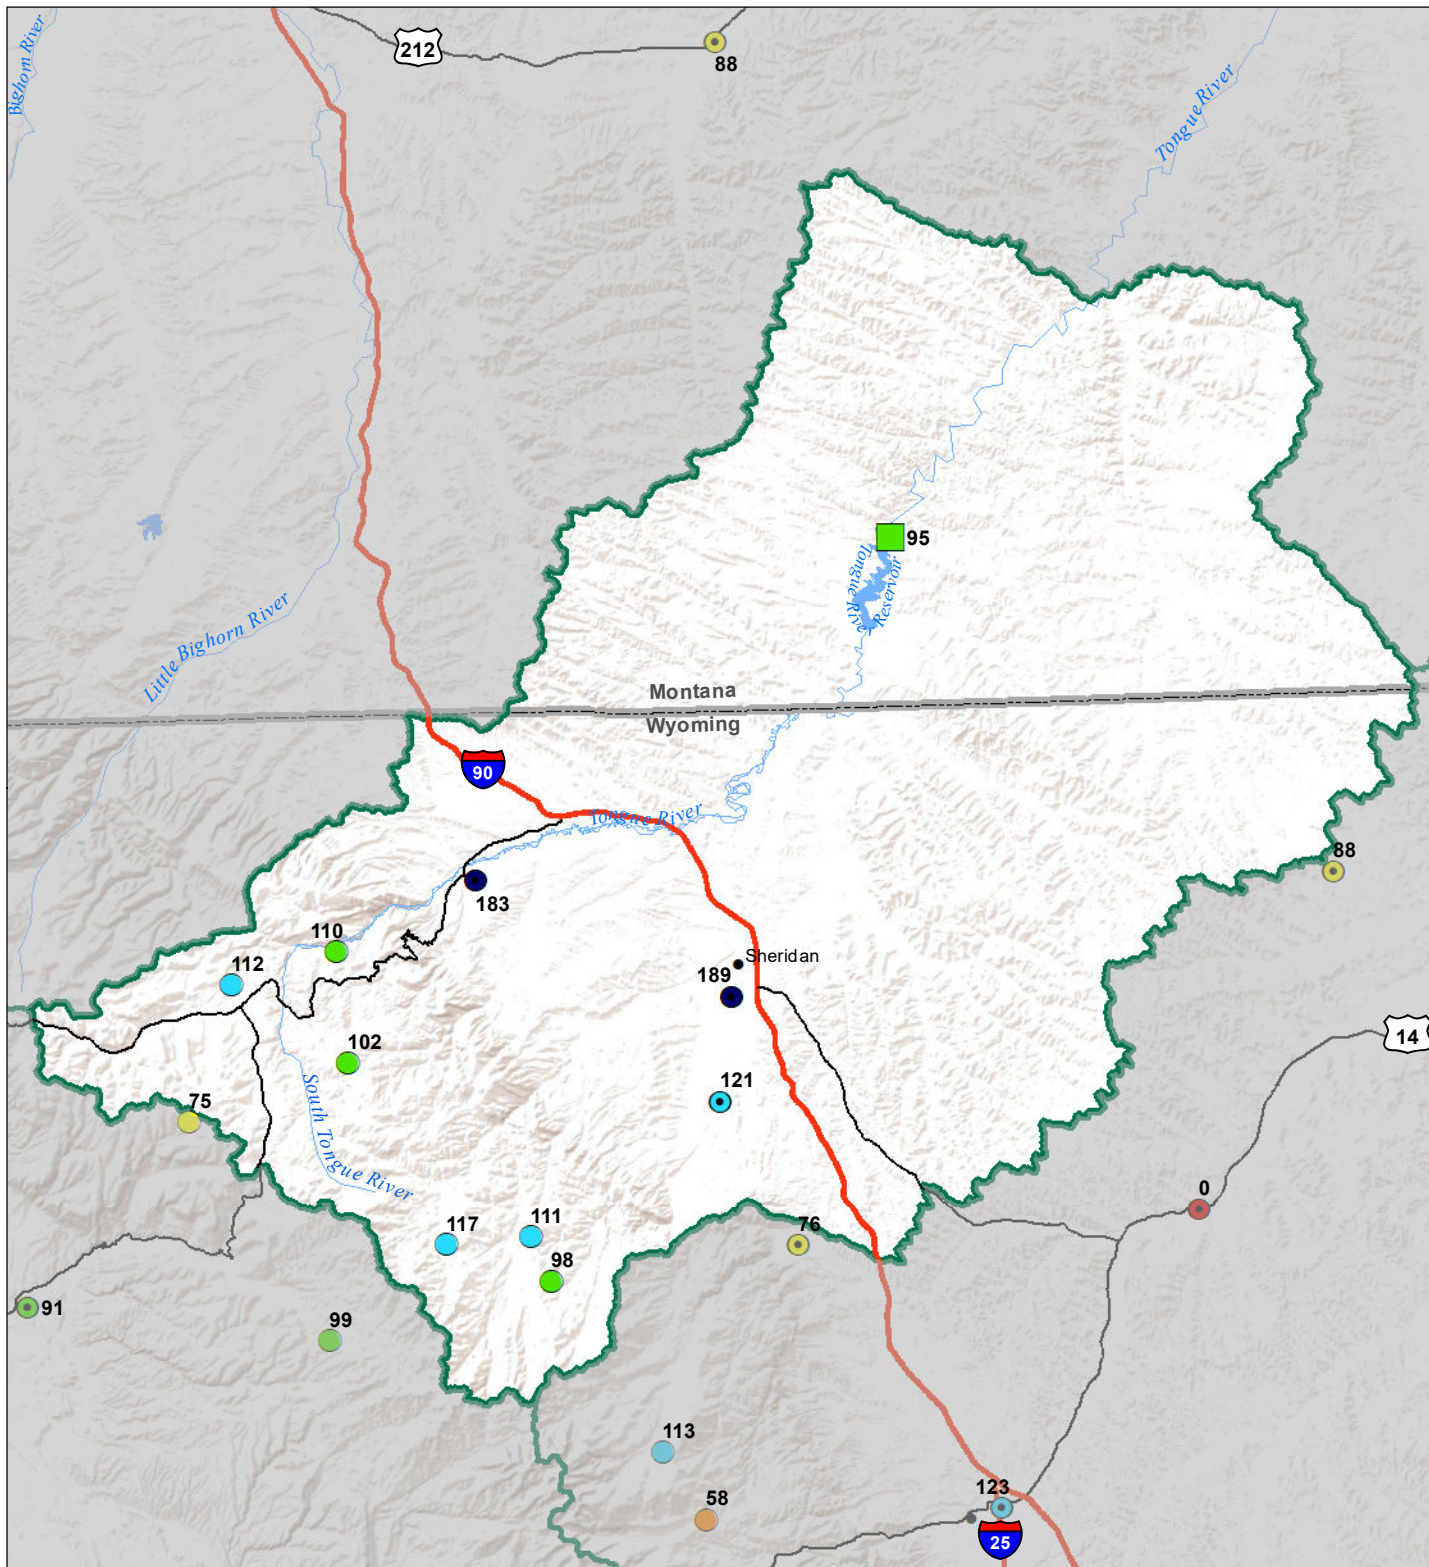

Tongue River Basin Monthly Precipitation and Reservoir Levels Percentage of Normal January 1, 2022 (December 1, 2021 - January 1, 2022)

Precipitation Percent of Normal

SNOTEL		COOP/ACIS	
● > 150%	● 71 - 90%	● > 150%	● 71 - 90%
● 131 - 150%	● 51 - 70%	● 131 - 150%	● 51 - 70%
● 111 - 130%	● 1 - 50%	● 111 - 130%	● 1 - 50%
● 91 - 110%		● 91 - 110%	

Reservoirs Percent of Normal

■ > 150%
■ 131 - 150%
■ 111 - 130%
■ 91 - 110%
■ 71 - 90%
■ 51 - 70%
■ 1 - 50%