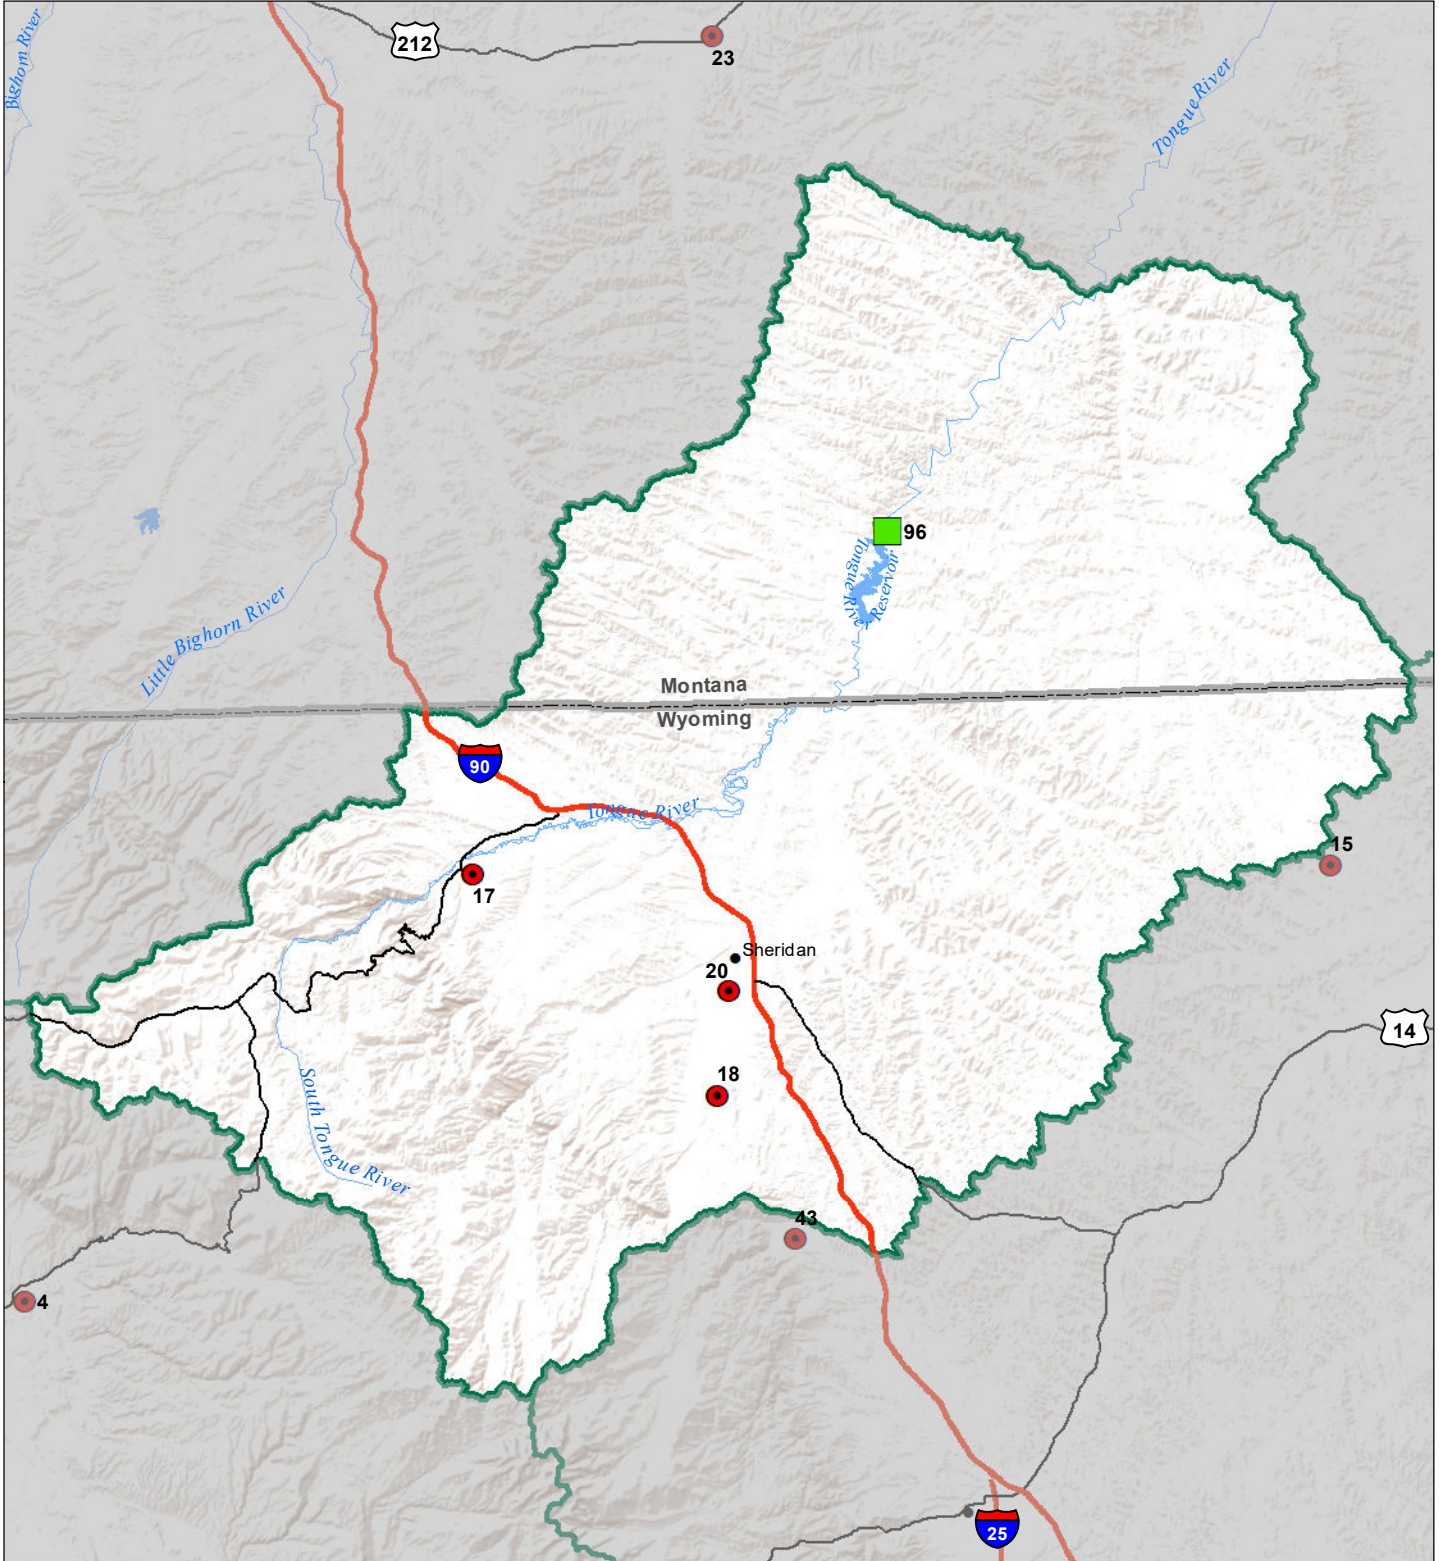

Tongue River Basin

Monthly Precipitation and Reservoir Levels

Percentage of Normal

December 1, 2021 (November 1, 2021 - December 1, 2021)

Precipitation Percent of Normal

SNOTEL		COOP/ACIS	
● > 150%	● 71 - 90%	● > 150%	● 71 - 90%
● 131 - 150%	● 51 - 70%	● 131 - 150%	● 51 - 70%
● 111 - 130%	● 1 - 50%	● 111 - 130%	● 1 - 50%
● 91 - 110%		● 91 - 110%	

Reservoirs Percent of Normal

■ > 150%
■ 131 - 150%
■ 111 - 130%
■ 91 - 110%
■ 71 - 90%
■ 51 - 70%
■ 1 - 50%