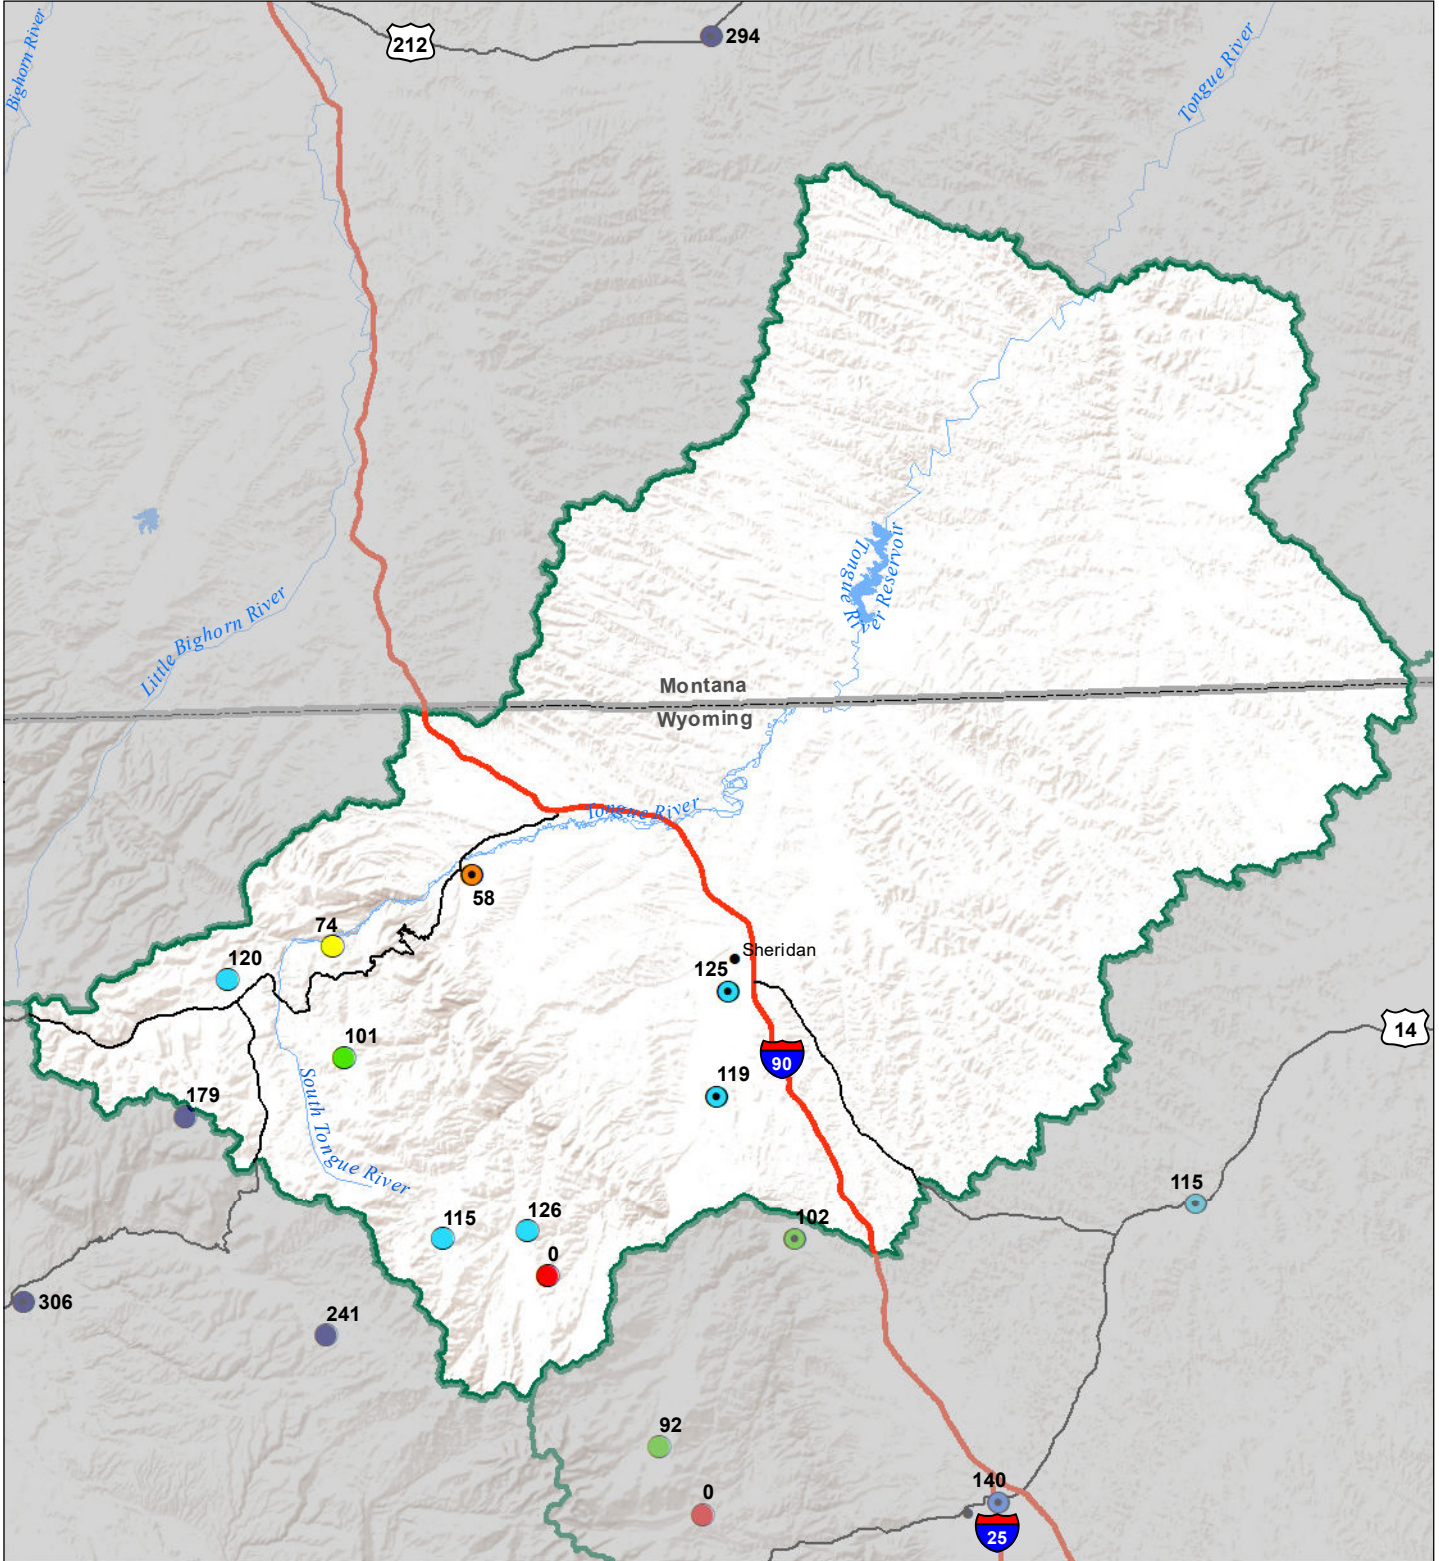

# Tongue River Basin Monthly Precipitation and Reservoir Levels Percentage of Normal September 1, 2021 (August 1, 2021 - September 1, 2021)

### Precipitation Percent of Normal

SNOTEL		COOP/ACIS	
● > 150%	● 71 - 90%	● > 150%	● 71 - 90%
● 131 - 150%	● 51 - 70%	● 131 - 150%	● 51 - 70%
● 111 - 130%	● 1 - 50%	● 111 - 130%	● 1 - 50%
● 91 - 110%		● 91 - 110%	

### Reservoirs Percent of Normal

■ > 150%
■ 131 - 150%
■ 111 - 130%
■ 91 - 110%
■ 71 - 90%
■ 51 - 70%
■ 1 - 50%