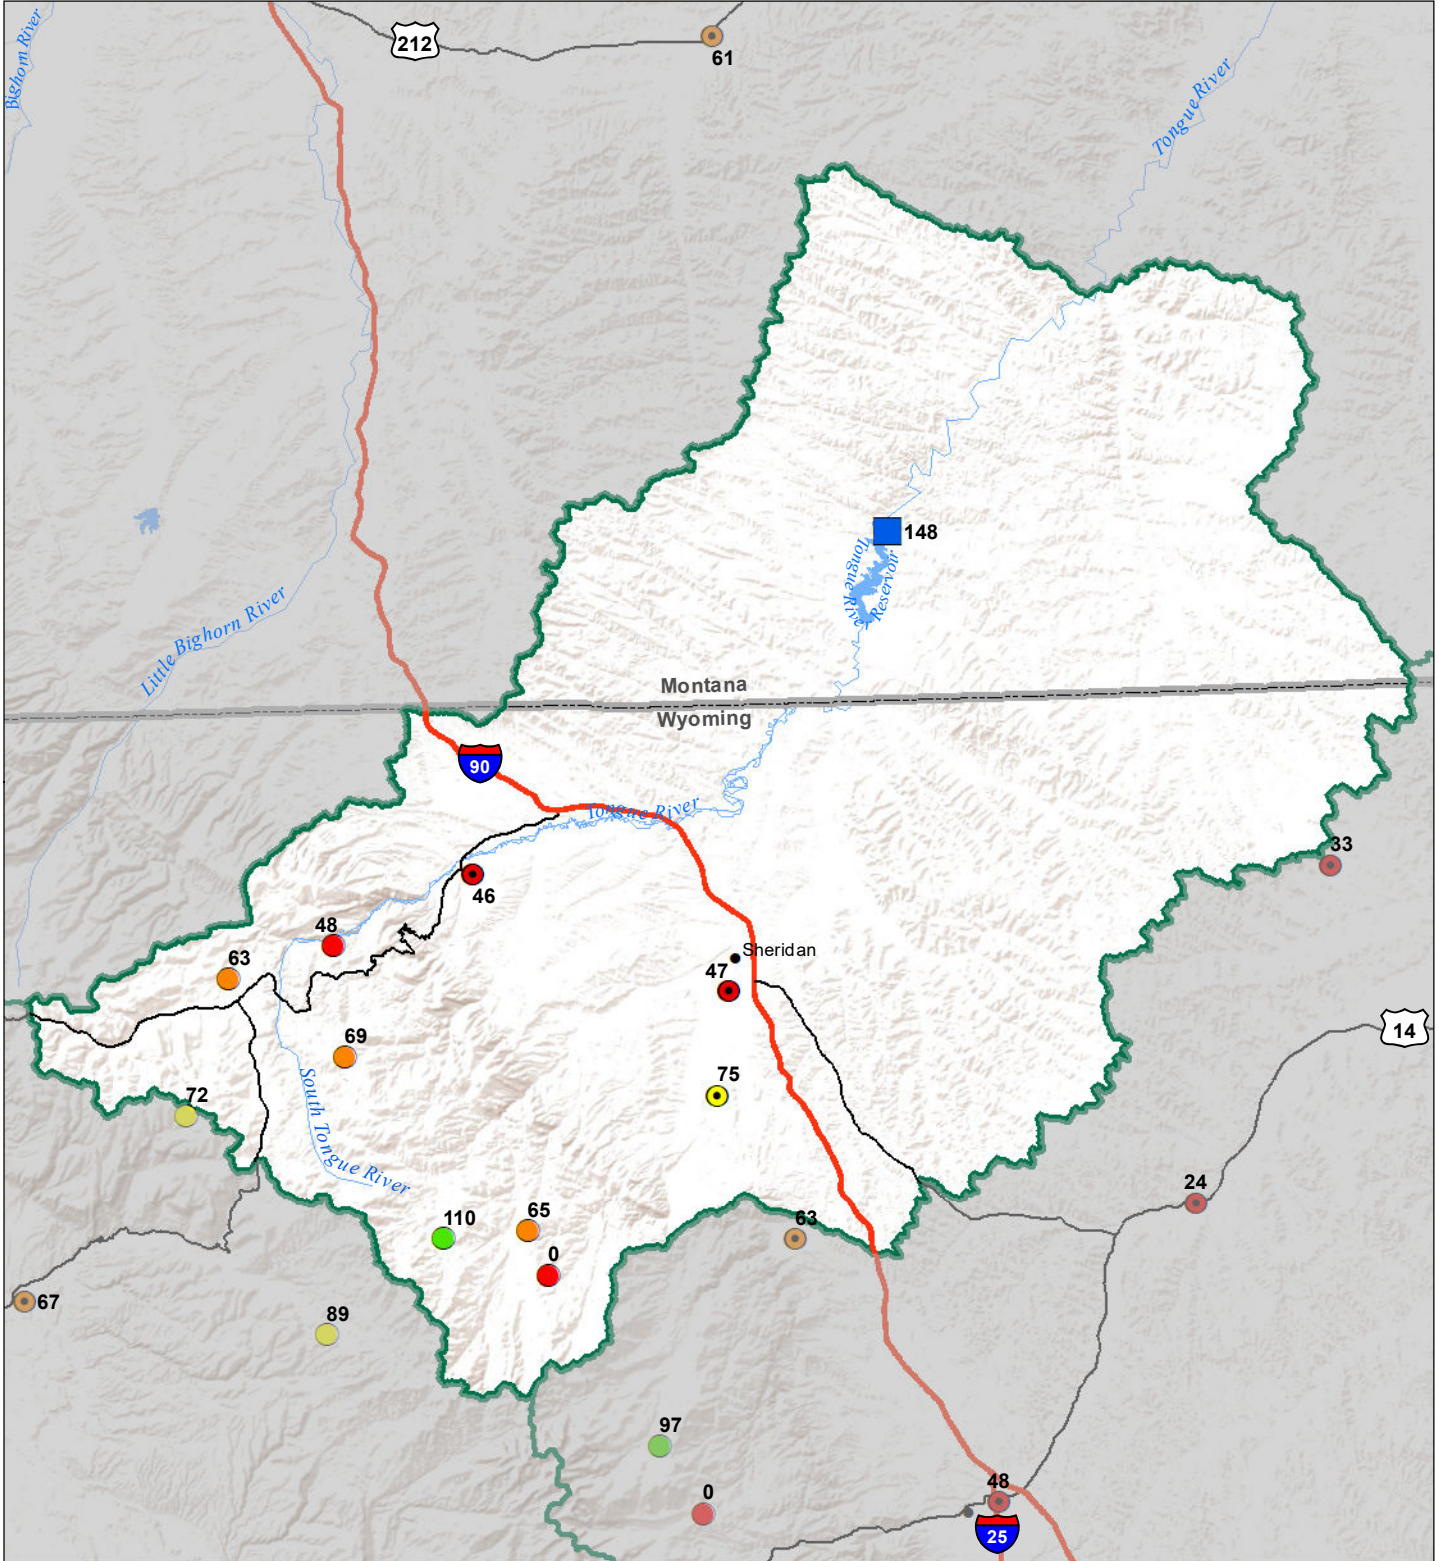

# Tongue River Basin Monthly Precipitation and Reservoir Levels Percentage of Normal June 1, 2021 (May 1, 2021 - June 1, 2021)

### Precipitation Percent of Normal

SNOTEL		COOP/ACIS	
● > 150%	● 71 - 90%	● > 150%	● 71 - 90%
● 131 - 150%	● 51 - 70%	● 131 - 150%	● 51 - 70%
● 111 - 130%	● 1 - 50%	● 111 - 130%	● 1 - 50%
● 91 - 110%		● 91 - 110%	

### Reservoirs Percent of Normal

■ > 150%
■ 131 - 150%
■ 111 - 130%
■ 91 - 110%
■ 71 - 90%
■ 51 - 70%
■ 1 - 50%