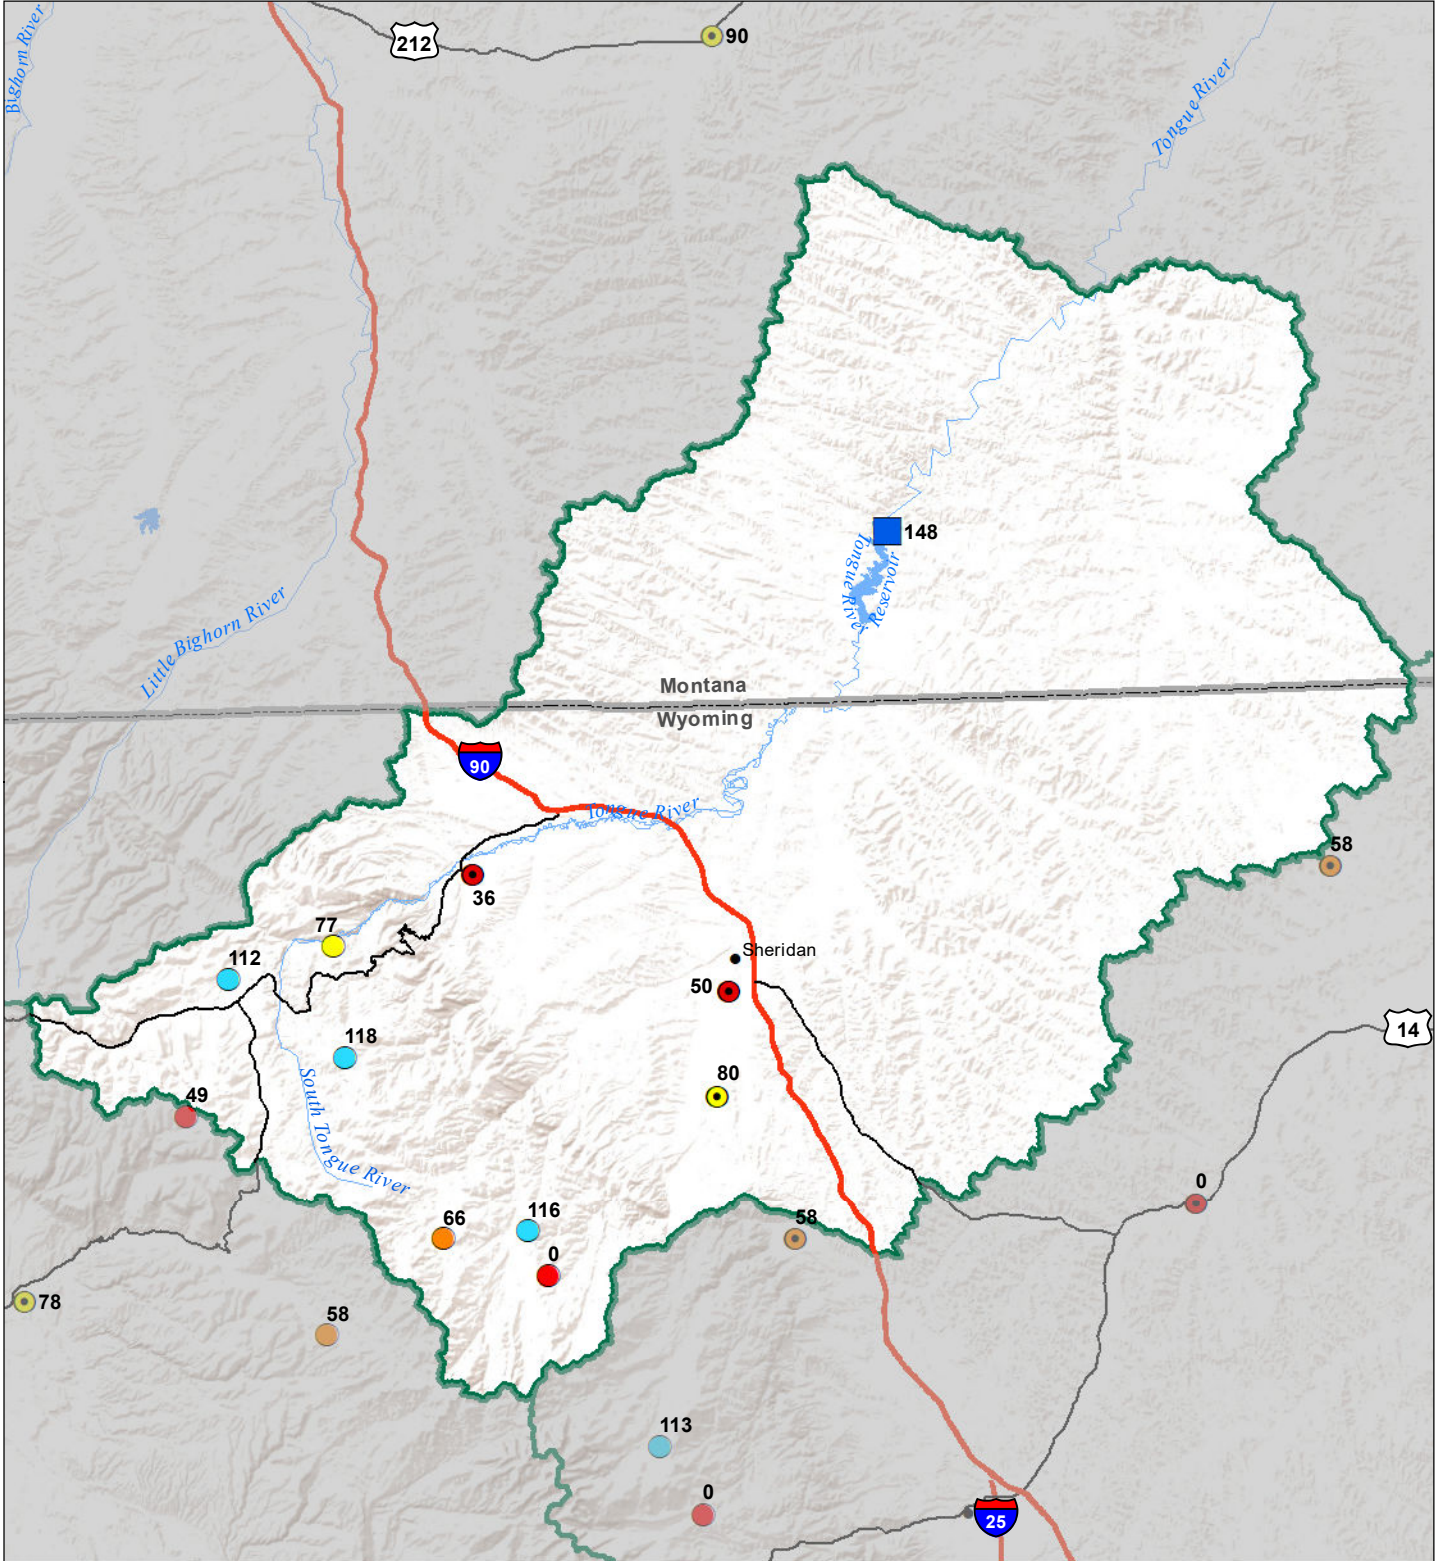

Tongue River Basin Monthly Precipitation and Reservoir Levels Percentage of Normal January 1, 2021 (December 1, 2020 - January 1, 2021)

Precipitation Percent of Normal

SNOTEL		COOP/ACIS	
● > 150%	● 71 - 90%	● > 150%	● 71 - 90%
● 131 - 150%	● 51 - 70%	● 131 - 150%	● 51 - 70%
● 111 - 130%	● 1 - 50%	● 111 - 130%	● 1 - 50%
● 91 - 110%		● 91 - 110%	

Reservoirs Percent of Normal

■ > 150%
■ 131 - 150%
■ 111 - 130%
■ 91 - 110%
■ 71 - 90%
■ 51 - 70%
■ 1 - 50%