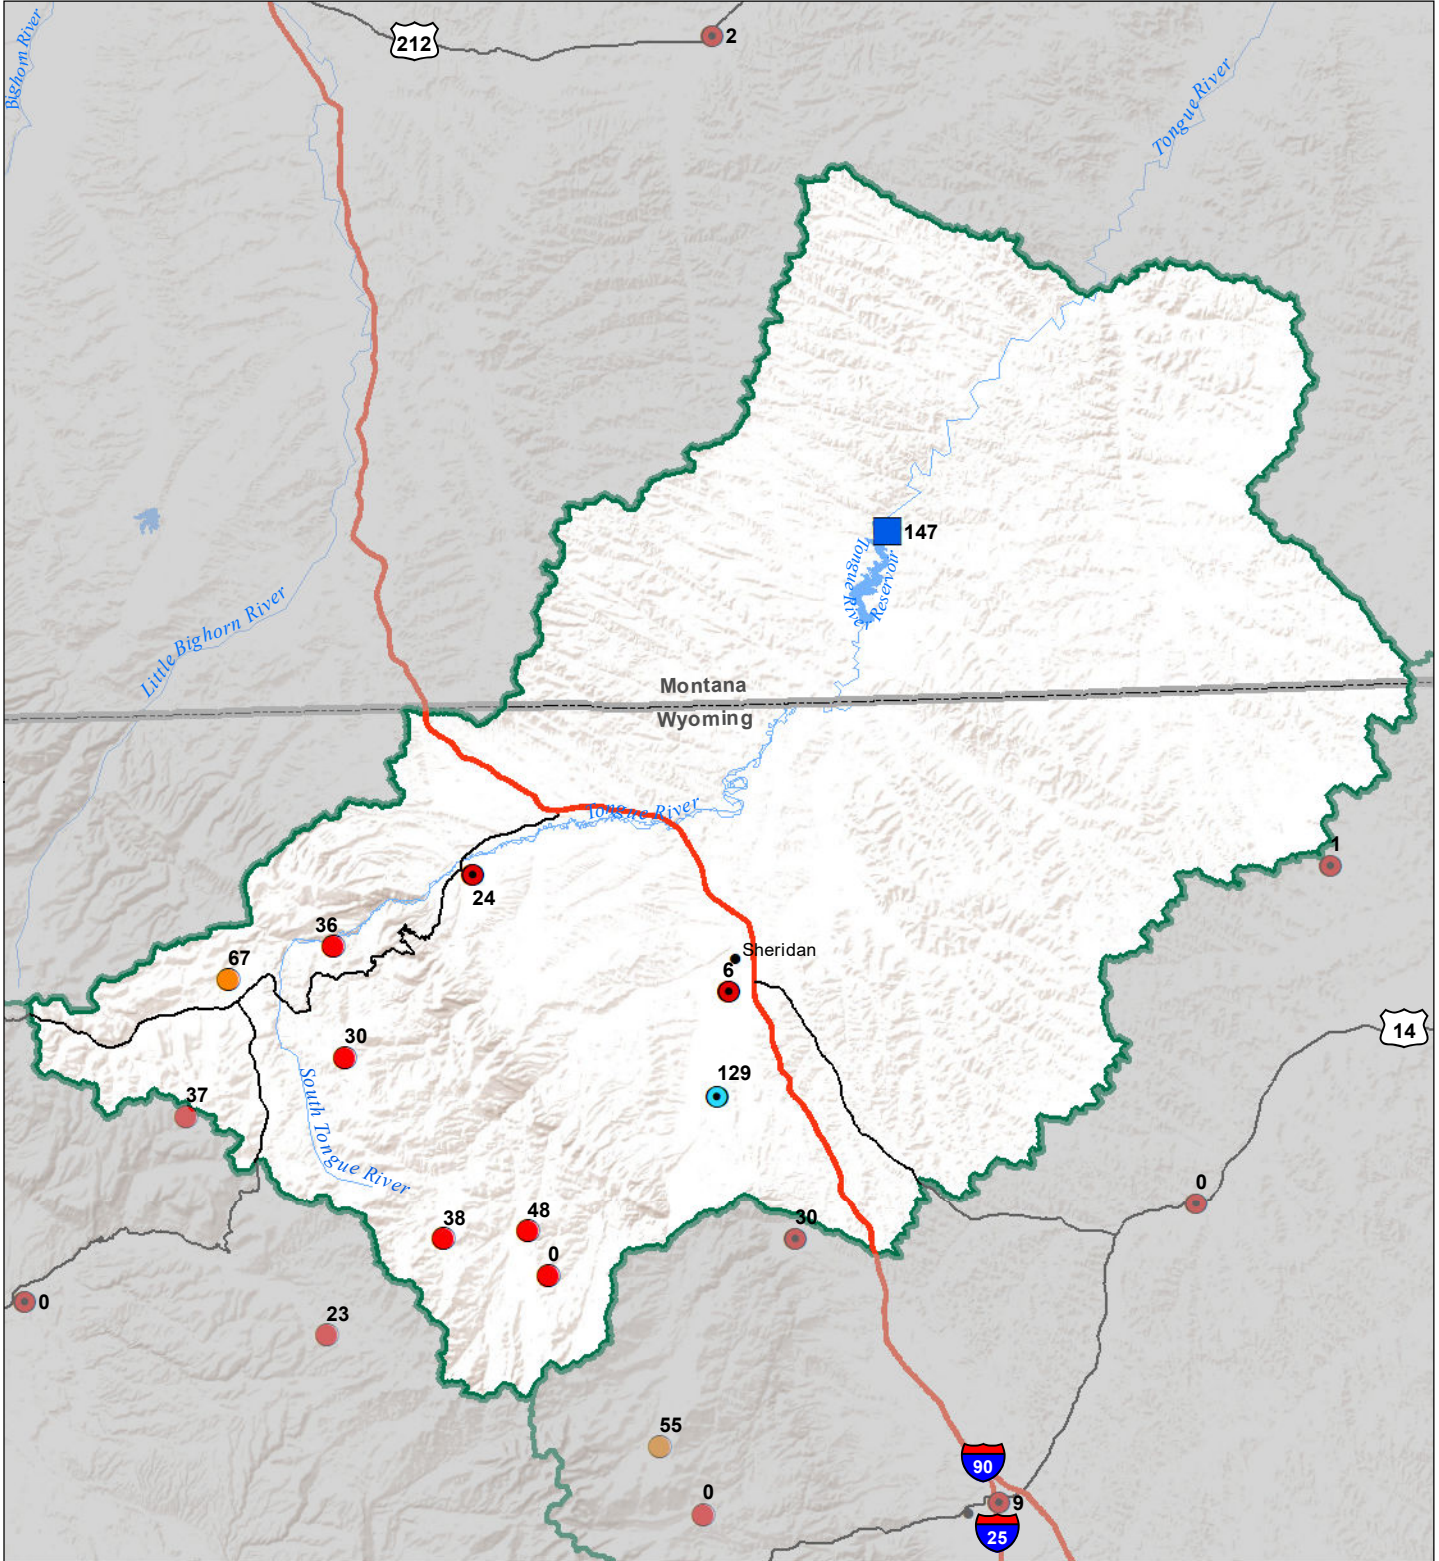

Tongue River Basin Monthly Precipitation and Reservoir Levels Percentage of Normal December 1, 2020 (November 1, 2020 - December 1, 2020)

Precipitation Percent of Normal

SNOTEL

- > 150%
- 131 - 150%
- 111 - 130%
- 91 - 110%
- 71 - 90%
- 51 - 70%
- 1 - 50%

COOP/ACIS

- > 150%
- 131 - 150%
- 111 - 130%
- 91 - 110%
- 71 - 90%
- 51 - 70%
- 1 - 50%

Reservoirs Percent of Normal

- > 150%
- 131 - 150%
- 111 - 130%
- 91 - 110%
- 71 - 90%
- 51 - 70%
- 1 - 50%