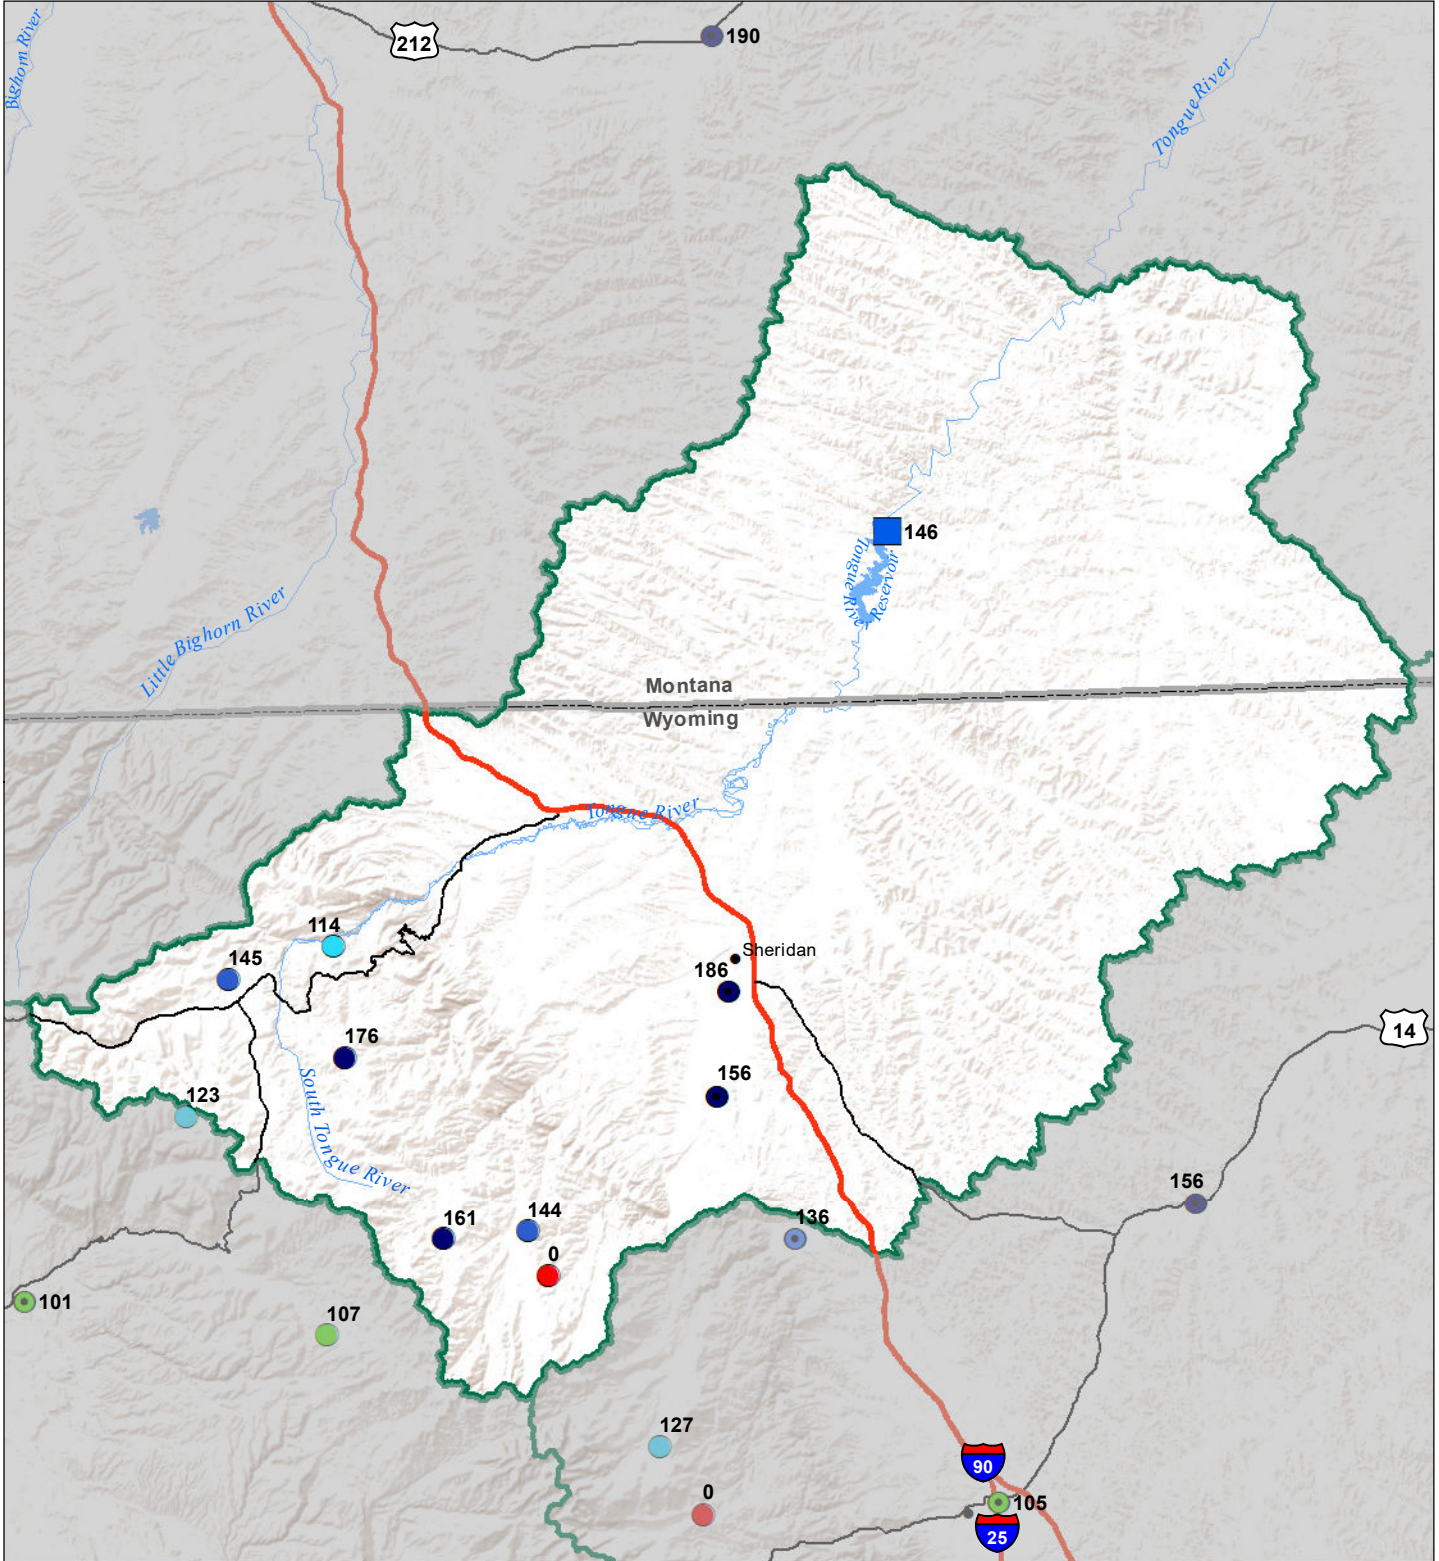

# Tongue River Basin

## Monthly Precipitation and Reservoir Levels

### Percentage of Normal

November 1, 2020 (October 1, 2020 - November 1, 2020)

#### SNOTEL

- > 150%
- 131 - 150%
- 111 - 130%
- 91 - 110%
- 71 - 90%
- 51 - 70%
- 1 - 50%