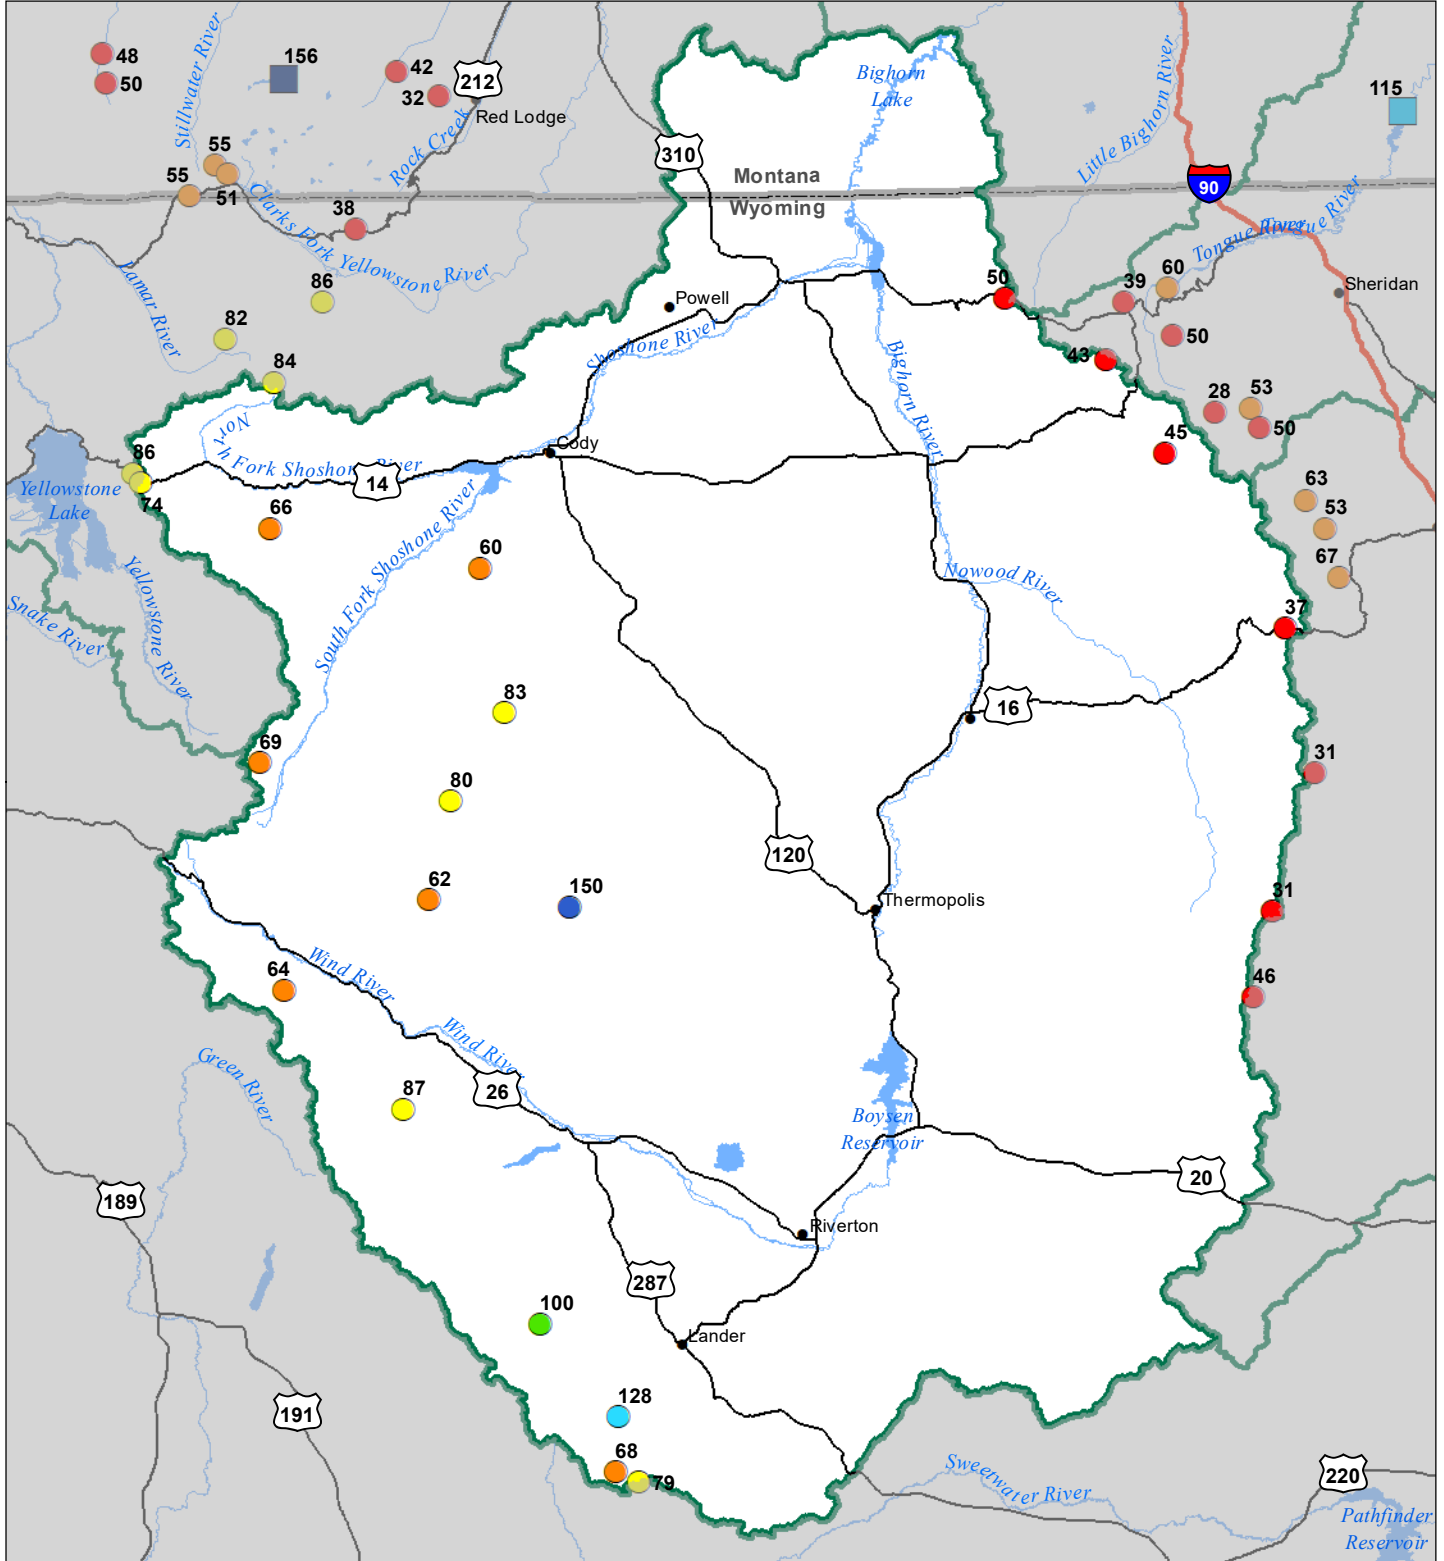

# Bighorn River Basin Monthly Precipitation and Reservoir Levels Percentage of Normal December 1, 2023 (November 1, 2023 - December 1, 2023)

### Precipitation Percent of Normal

#### SNOTEL

- > 150%
- 131 - 150%
- 111 - 130%
- 91 - 110%
- 71 - 90%
- 51 - 70%
- 1 - 50%