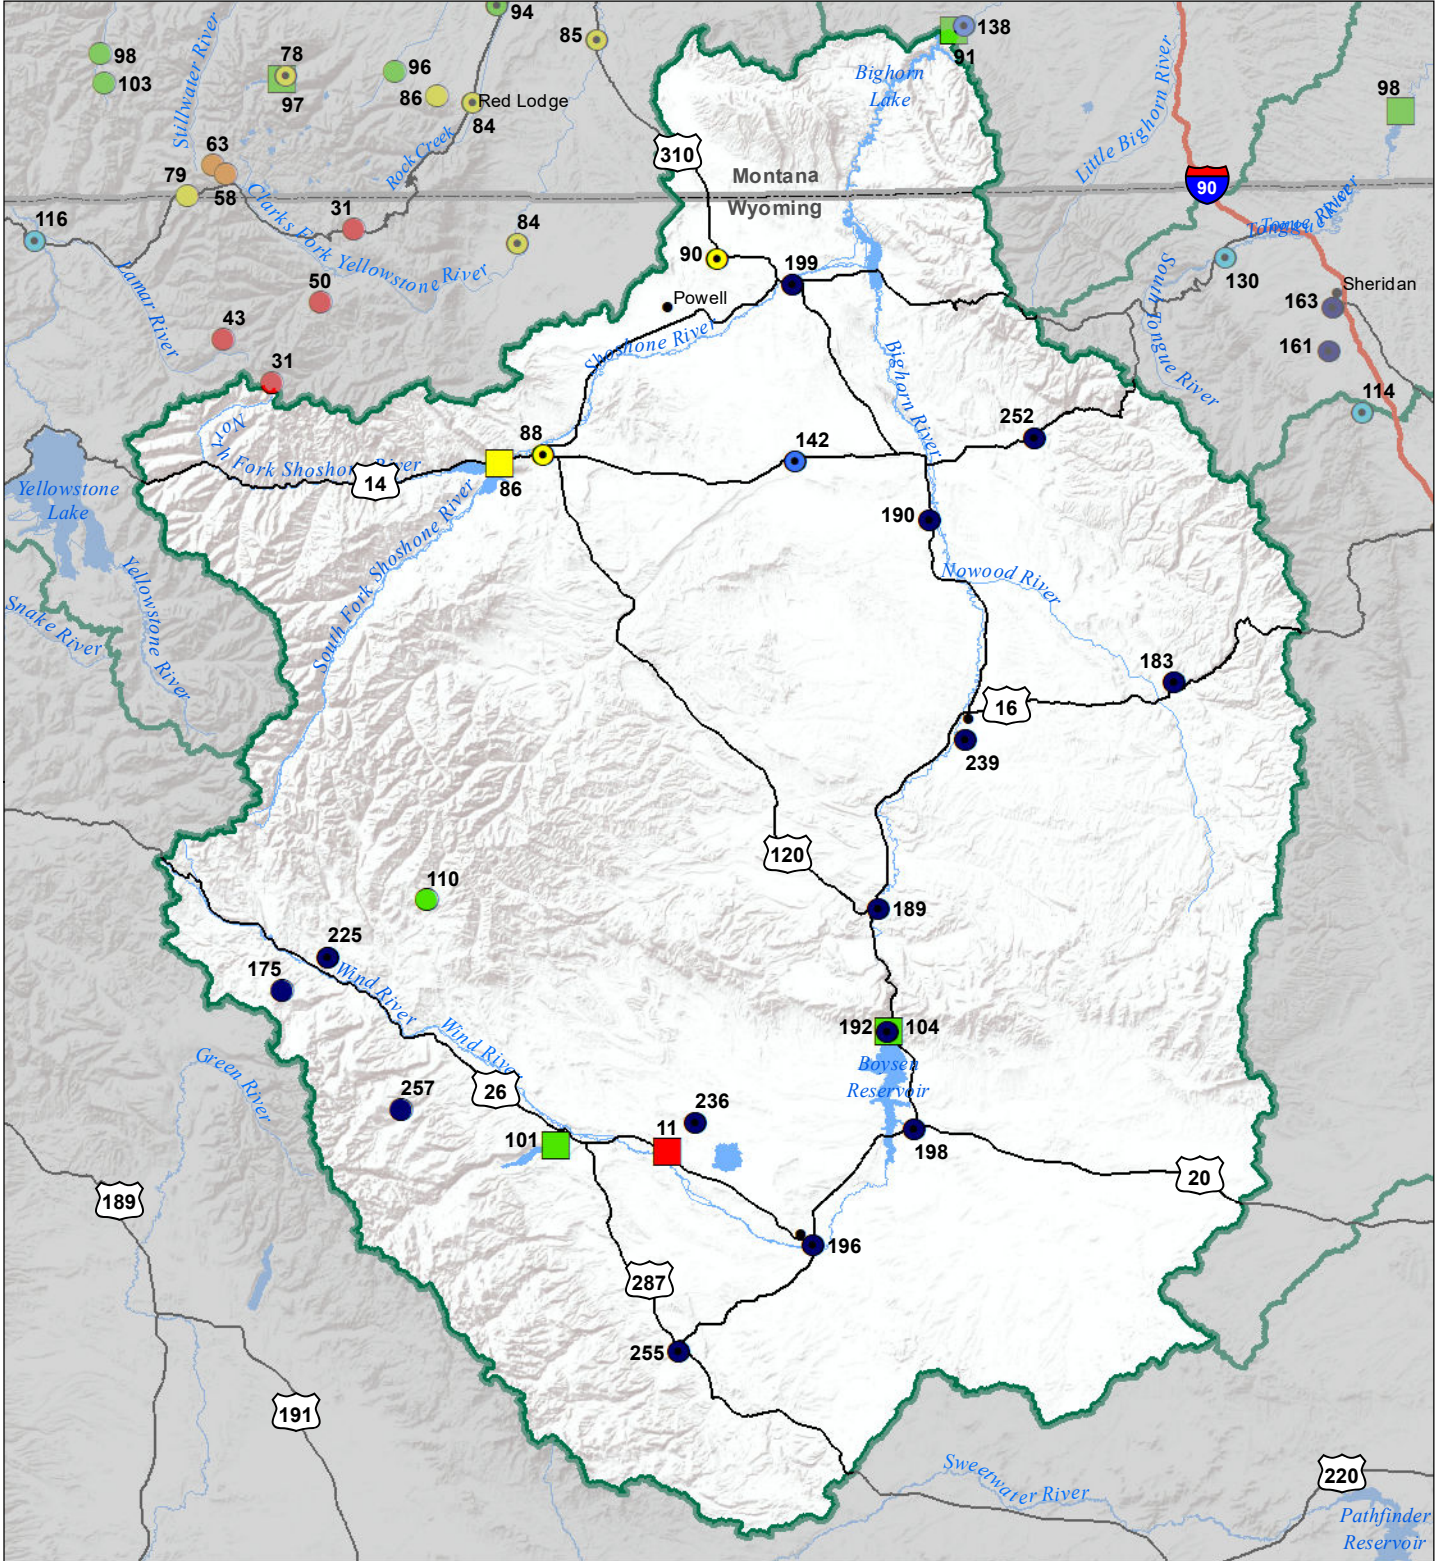

Bighorn River Basin

Monthly Precipitation and Reservoir Levels

Percentage of Normal

November 1, 2021 (October 1, 2021 - November 1, 2021)

Precipitation Percent of Normal

SNOTEL		COOP/ACIS	
● > 150%	● 71 - 90%	● > 150%	● 71 - 90%
● 131 - 150%	● 51 - 70%	● 131 - 150%	● 51 - 70%
● 111 - 130%	● 1 - 50%	● 111 - 130%	● 1 - 50%
● 91 - 110%		● 91 - 110%	

Reservoirs Percent of Normal

■ > 150%
■ 131 - 150%
■ 111 - 130%
■ 91 - 110%
■ 71 - 90%
■ 51 - 70%
■ 1 - 50%