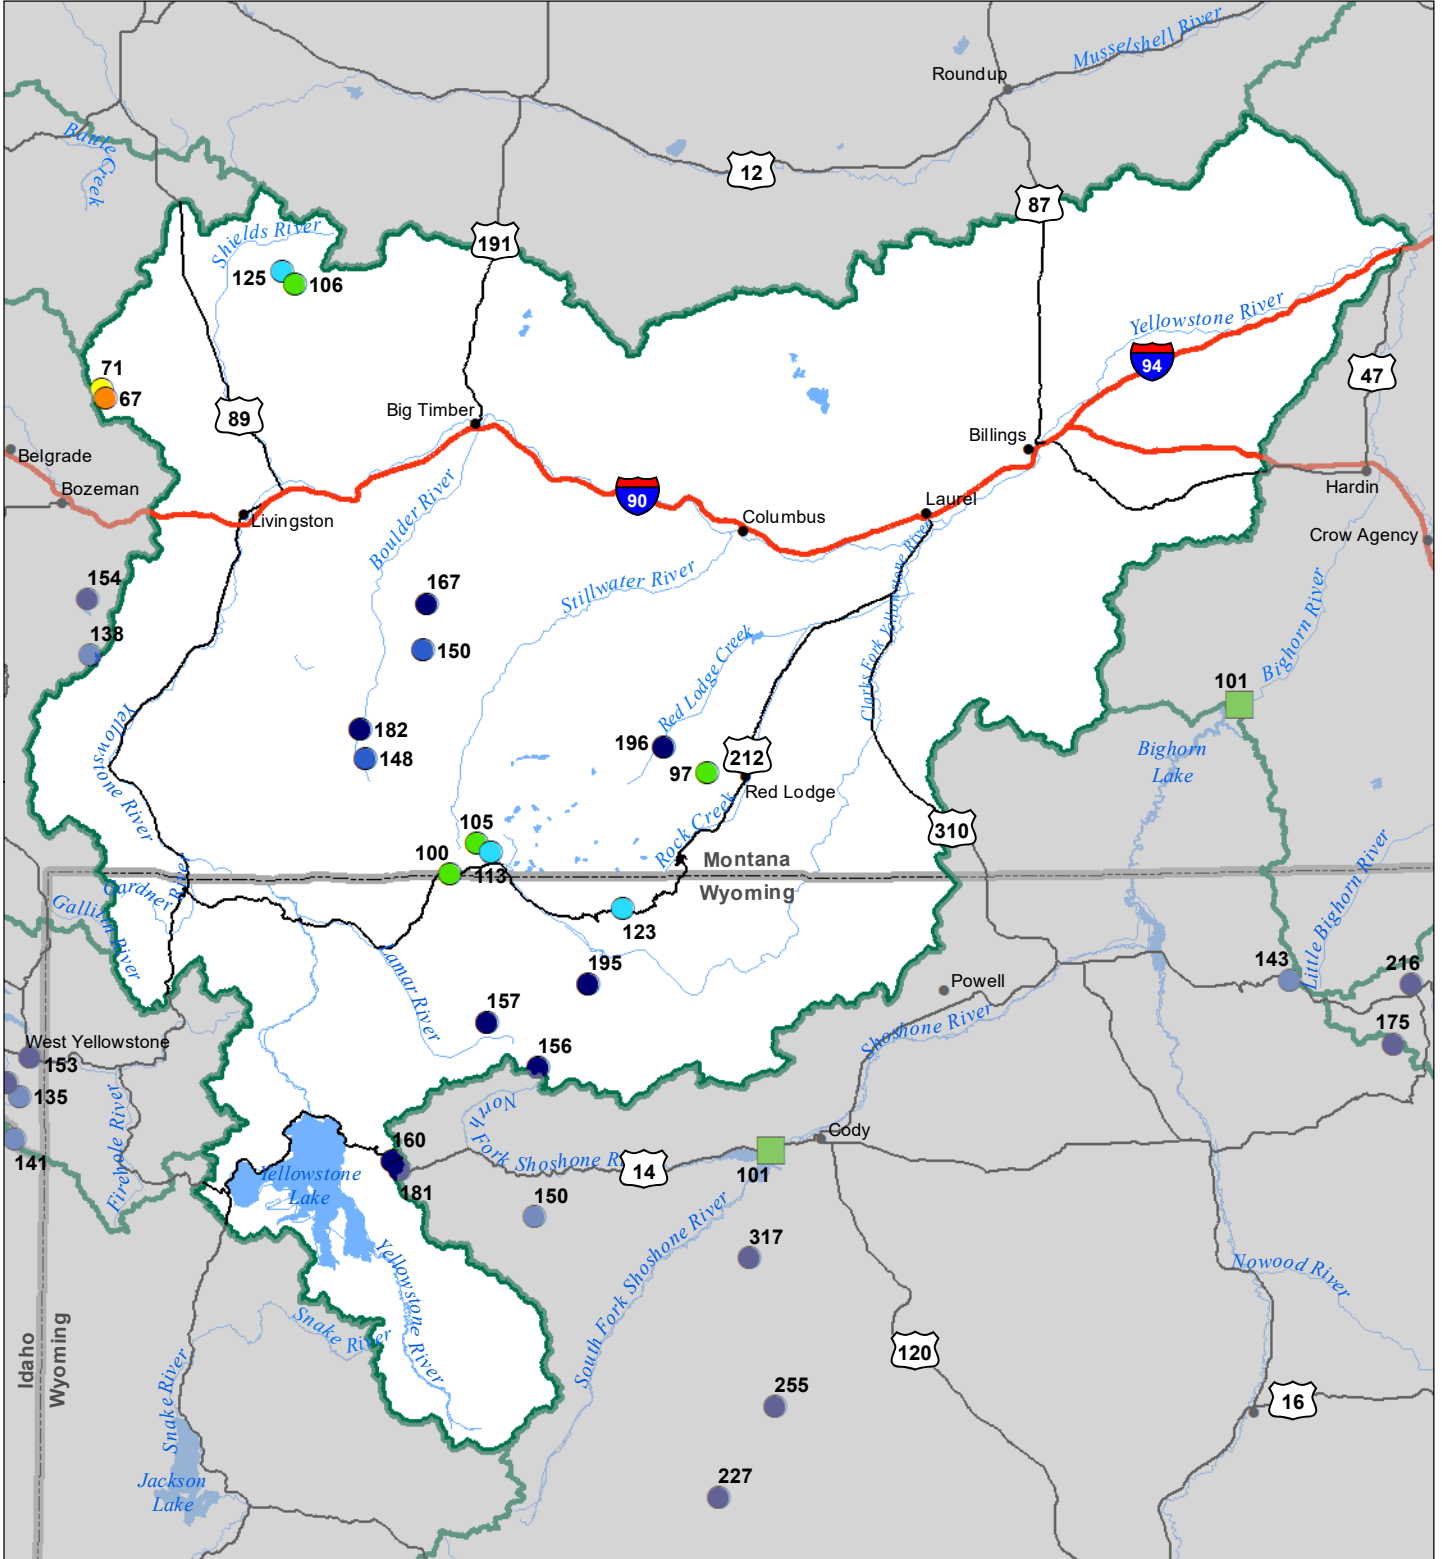

Upper Yellowstone River Basin Monthly Precipitation and Reservoir Levels Percentage of Normal November 1, 2023 (October 1, 2023 - November 1, 2023)

Precipitation Percent of Normal

SNOTEL

- > 150%
- 131 - 150%
- 111 - 130%
- 91 - 110%
- 71 - 90%
- 51 - 70%
- 1 - 50%

COOP/ACIS

- > 150%
- 131 - 150%
- 111 - 130%
- 91 - 110%
- 71 - 90%
- 51 - 70%
- 1 - 50%

Reservoirs Percent of Normal

- > 150%
- 131 - 150%
- 111 - 130%
- 91 - 110%
- 71 - 90%
- 51 - 70%
- 1 - 50%