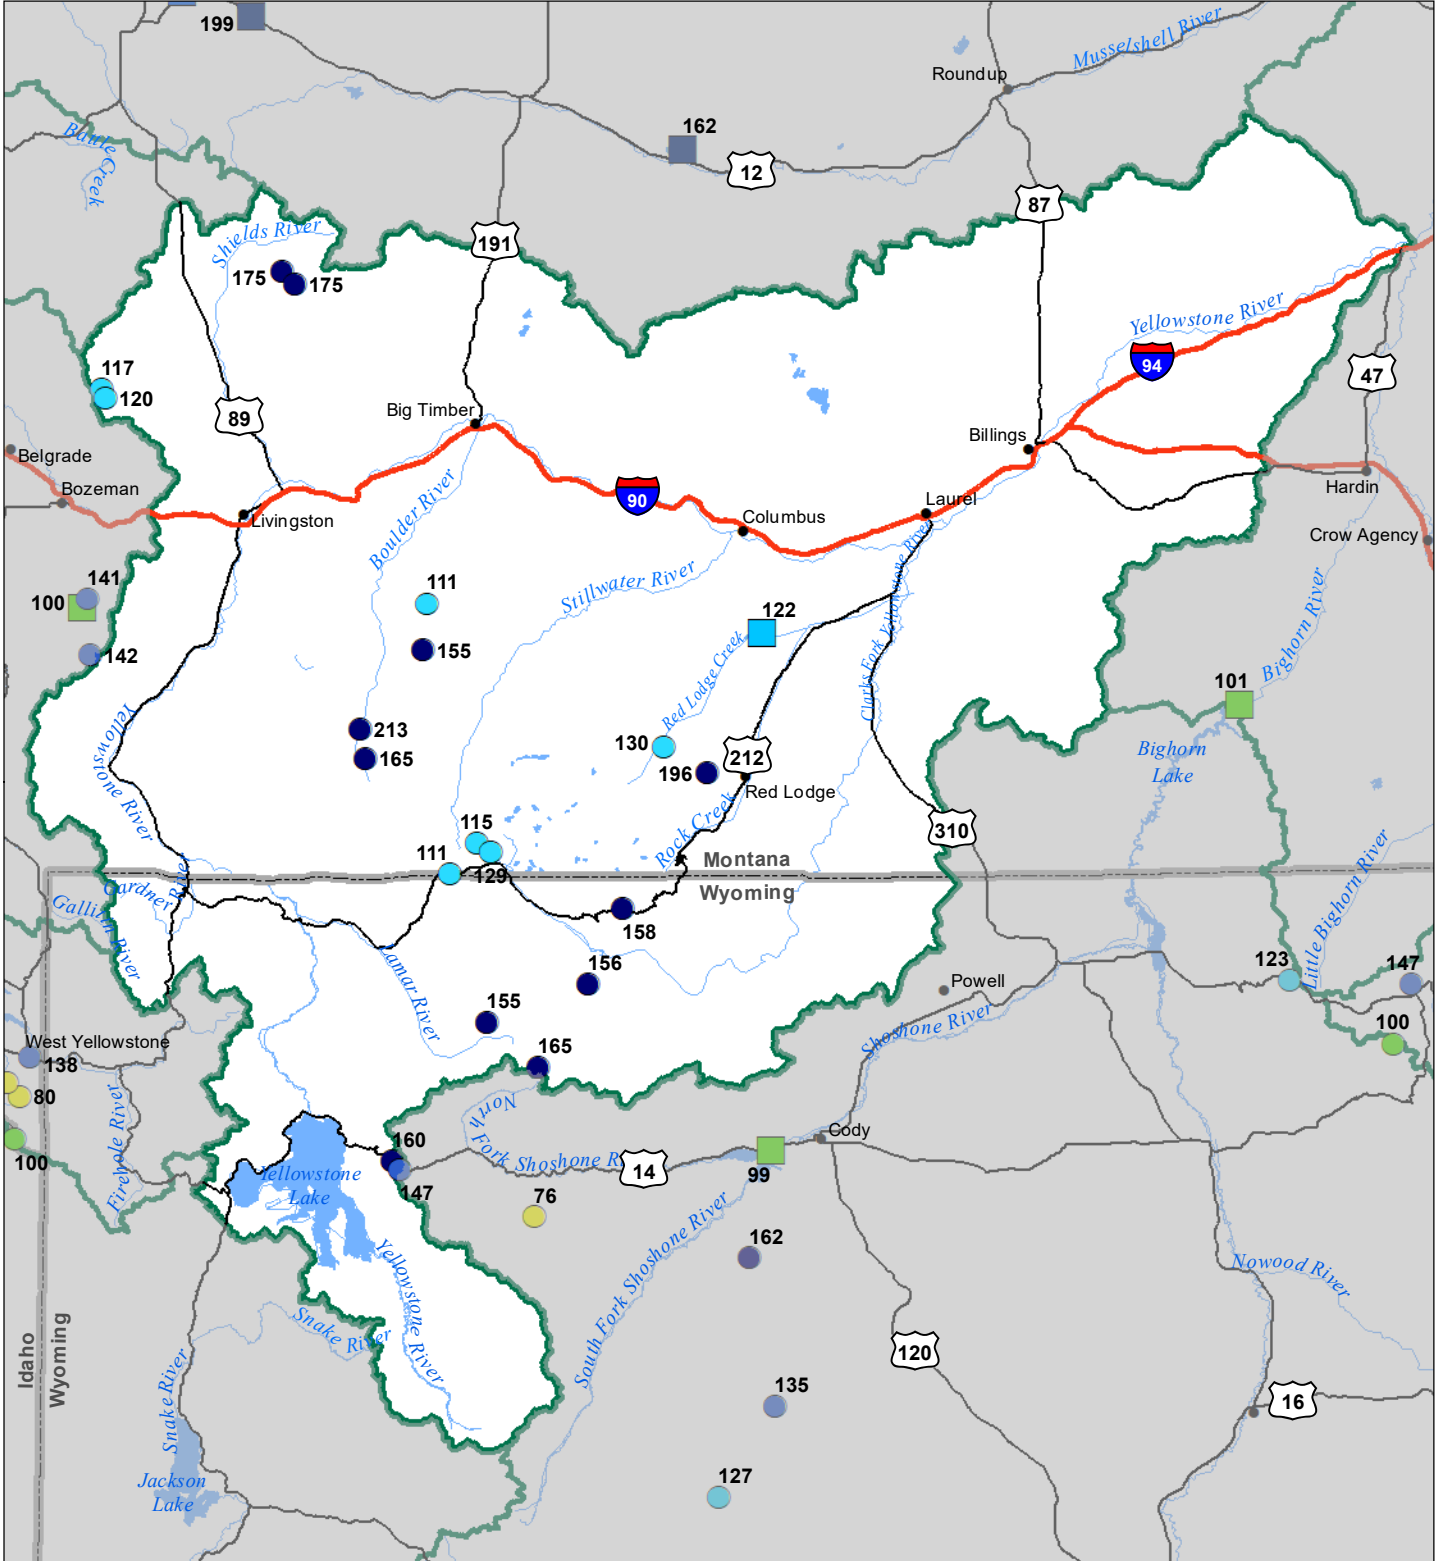

Upper Yellowstone River Basin Monthly Precipitation and Reservoir Levels Percentage of Normal October 1, 2023 (September 1, 2023 - October 1, 2023)

Precipitation Percent of Normal

SNOTEL

- > 150%
- 131 - 150%
- 111 - 130%
- 91 - 110%
- 71 - 90%
- 51 - 70%
- 1 - 50%

COOP/ACIS

- > 150%
- 131 - 150%
- 111 - 130%
- 91 - 110%
- 71 - 90%
- 51 - 70%
- 1 - 50%

Reservoirs Percent of Normal

- > 150%
- 131 - 150%
- 111 - 130%
- 91 - 110%
- 71 - 90%
- 51 - 70%
- 1 - 50%