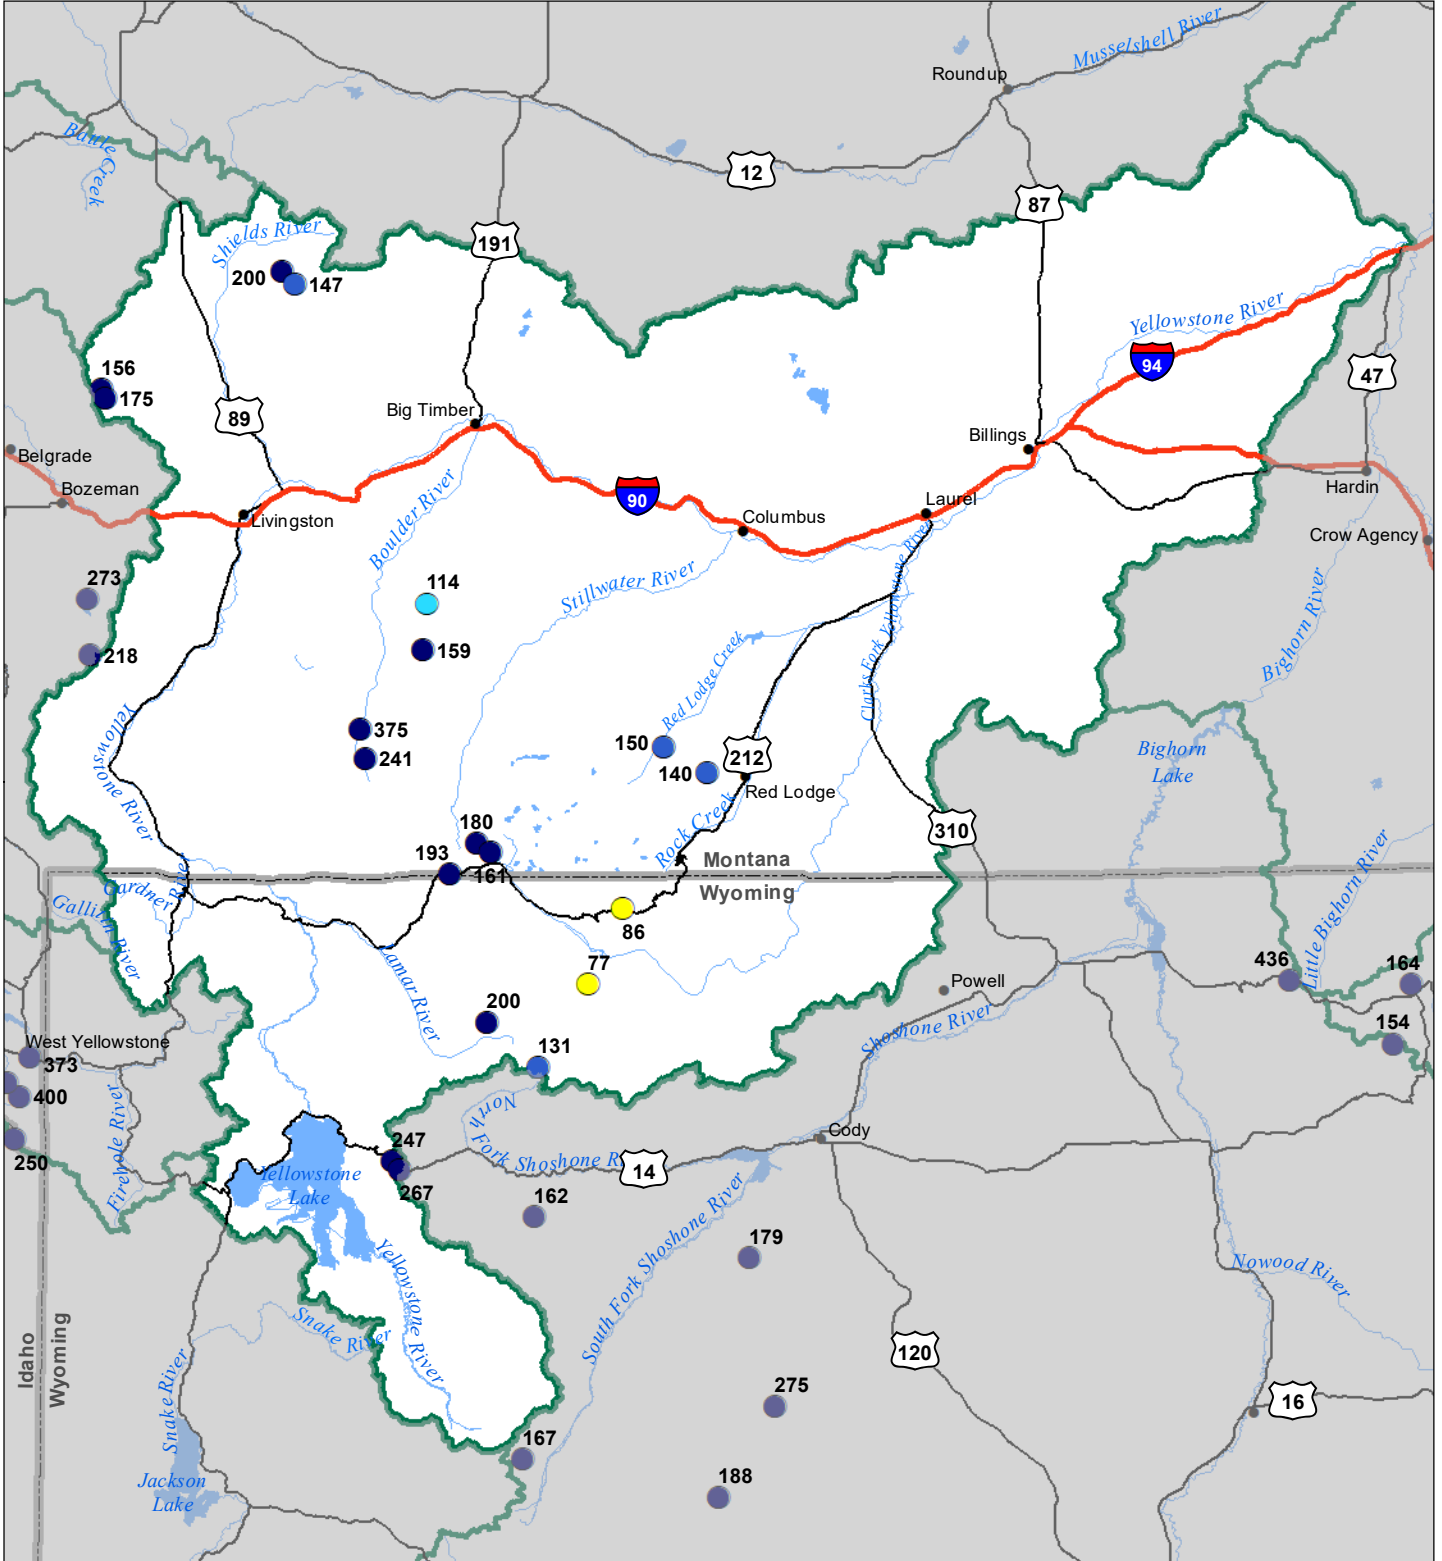

# Upper Yellowstone River Basin Monthly Precipitation and Reservoir Levels Percentage of Normal September 1, 2023 (August 1, 2023 - September 1, 2023)

### Precipitation Percent of Normal

#### SNOTEL

- > 150%
- 131 - 150%
- 111 - 130%
- 91 - 110%
- 71 - 90%
- 51 - 70%
- 1 - 50%