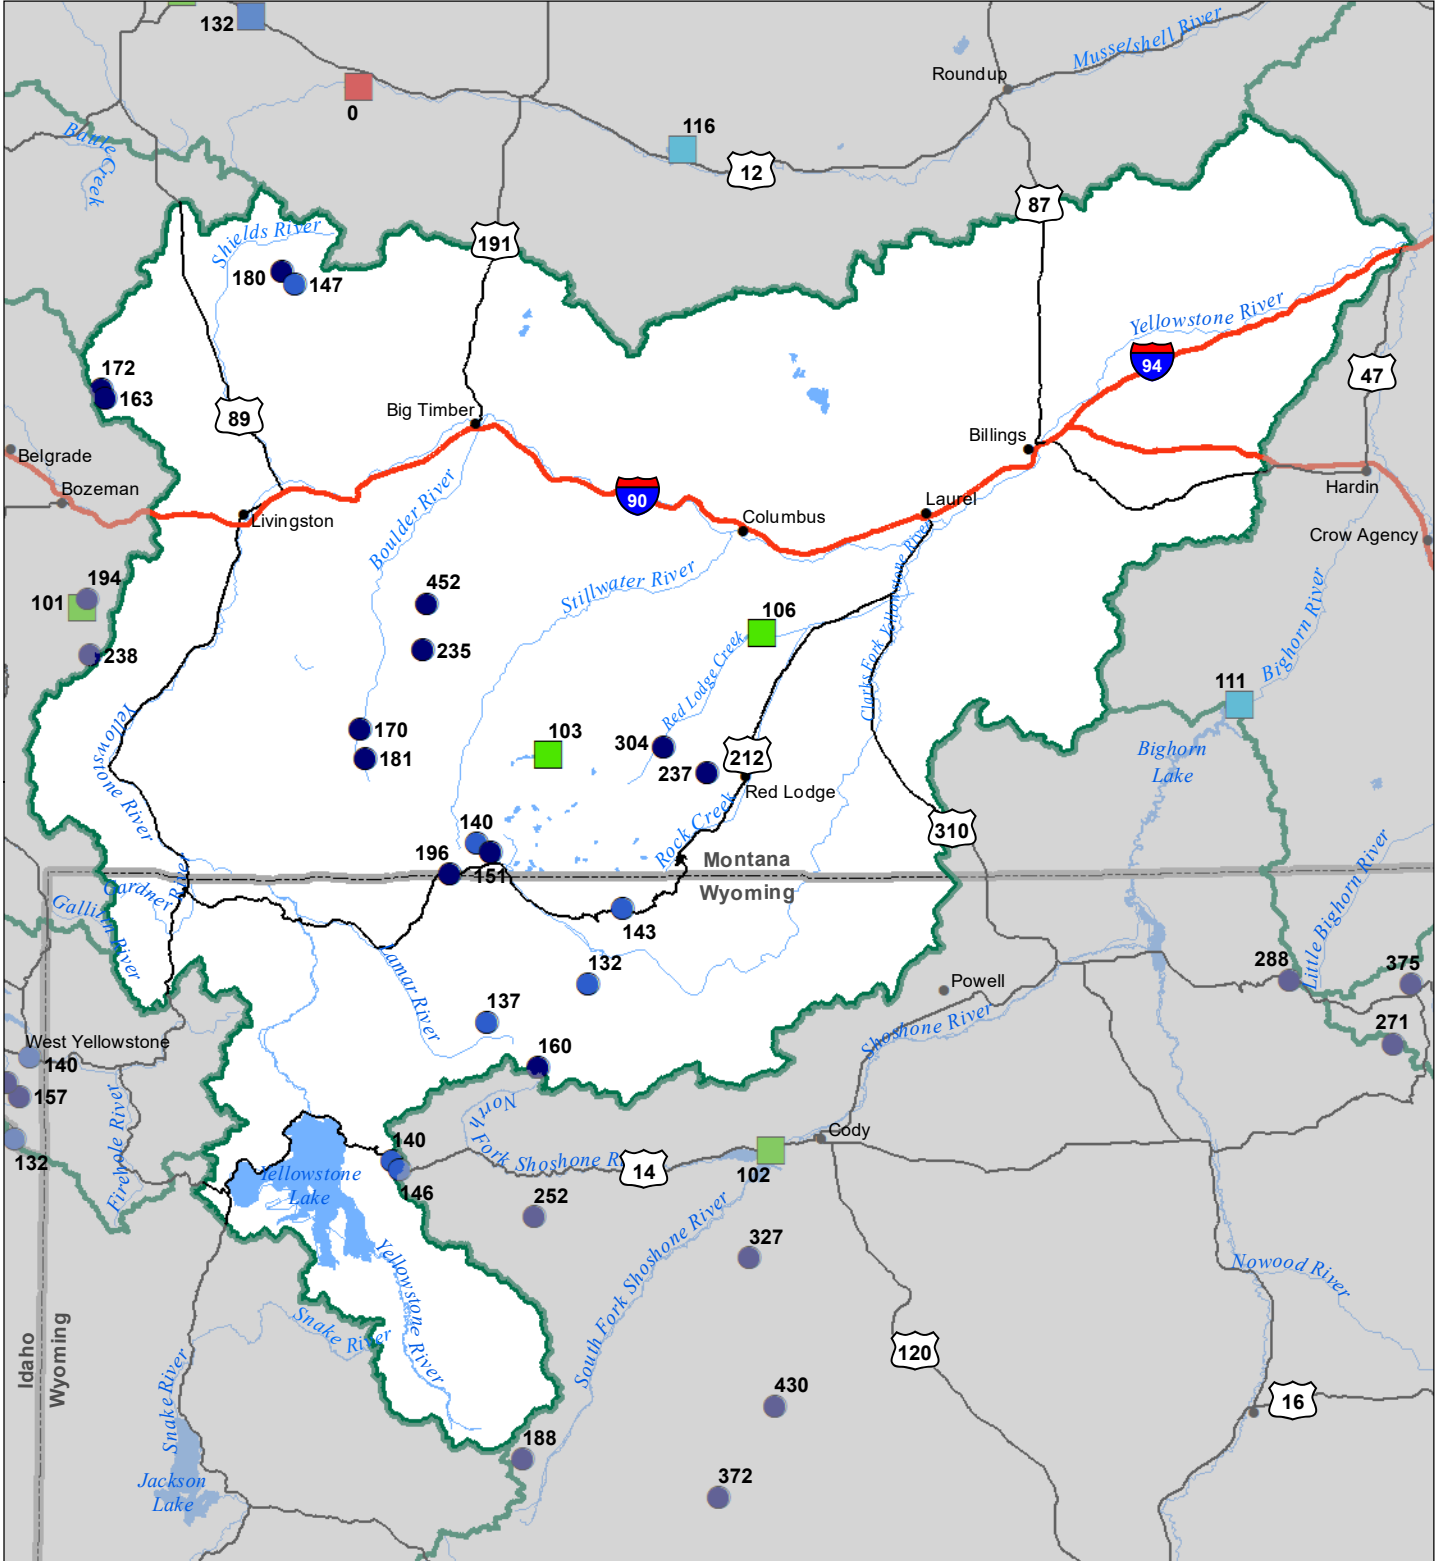

Upper Yellowstone River Basin Monthly Precipitation and Reservoir Levels Percentage of Normal July 1, 2023 (June 1, 2023 - July 1, 2023)

Precipitation Percent of Normal

SNOTEL

- > 150%
- 131 - 150%
- 111 - 130%
- 91 - 110%
- 71 - 90%
- 51 - 70%
- 1 - 50%

COOP/ACIS

- > 150%
- 131 - 150%
- 111 - 130%
- 91 - 110%
- 71 - 90%
- 51 - 70%
- 1 - 50%

Reservoirs Percent of Normal

- > 150%
- 131 - 150%
- 111 - 130%
- 91 - 110%
- 71 - 90%
- 51 - 70%
- 1 - 50%