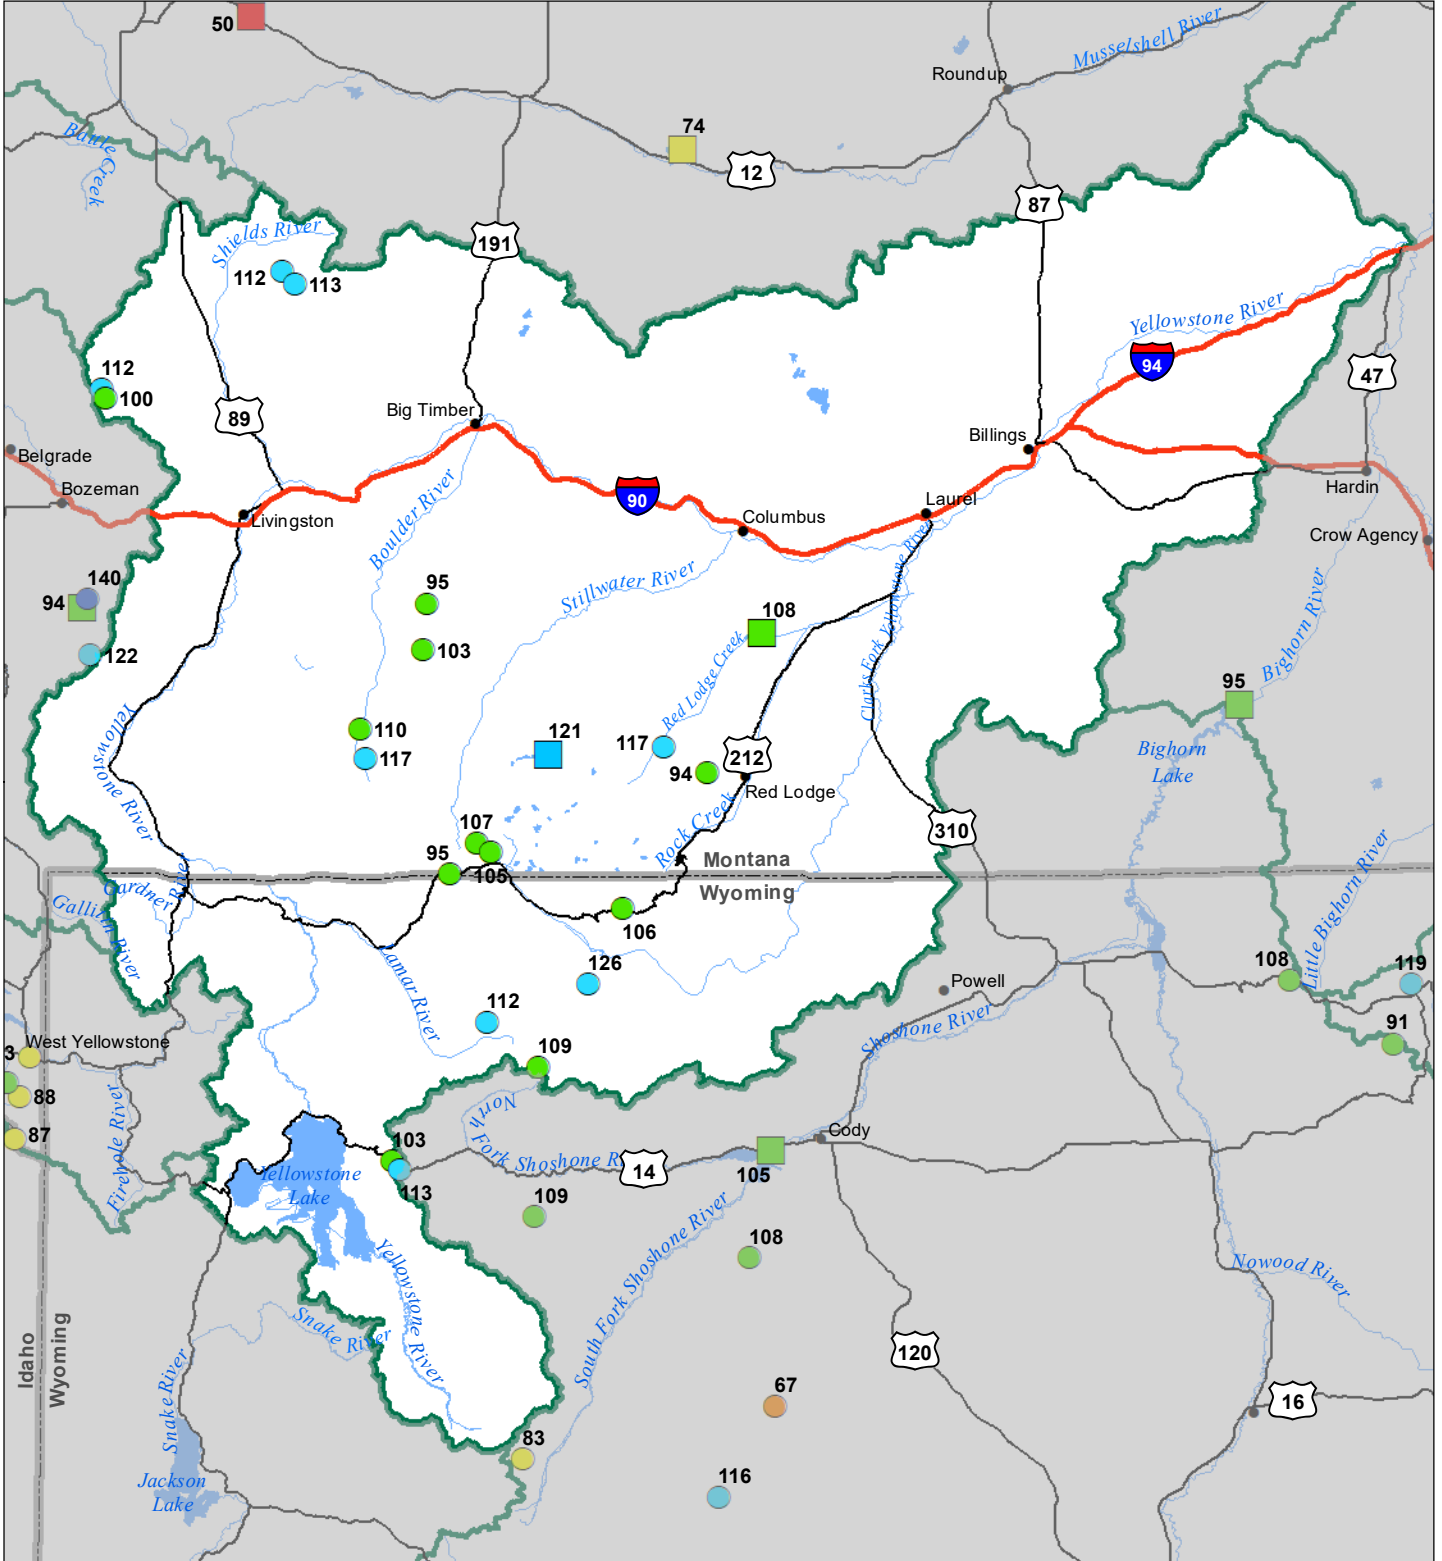

Upper Yellowstone River Basin Monthly Precipitation and Reservoir Levels Percentage of Normal March 1, 2023 (February 1, 2022 - March 1, 2023)

Precipitation Percent of Normal

SNOTEL

- > 150%
- 131 - 150%
- 111 - 130%
- 91 - 110%
- 71 - 90%
- 51 - 70%
- 1 - 50%

COOP/ACIS

- > 150%
- 131 - 150%
- 111 - 130%
- 91 - 110%
- 71 - 90%
- 51 - 70%
- 1 - 50%

Reservoirs Percent of Normal

- > 150%
- 131 - 150%
- 111 - 130%
- 91 - 110%
- 71 - 90%
- 51 - 70%
- 1 - 50%