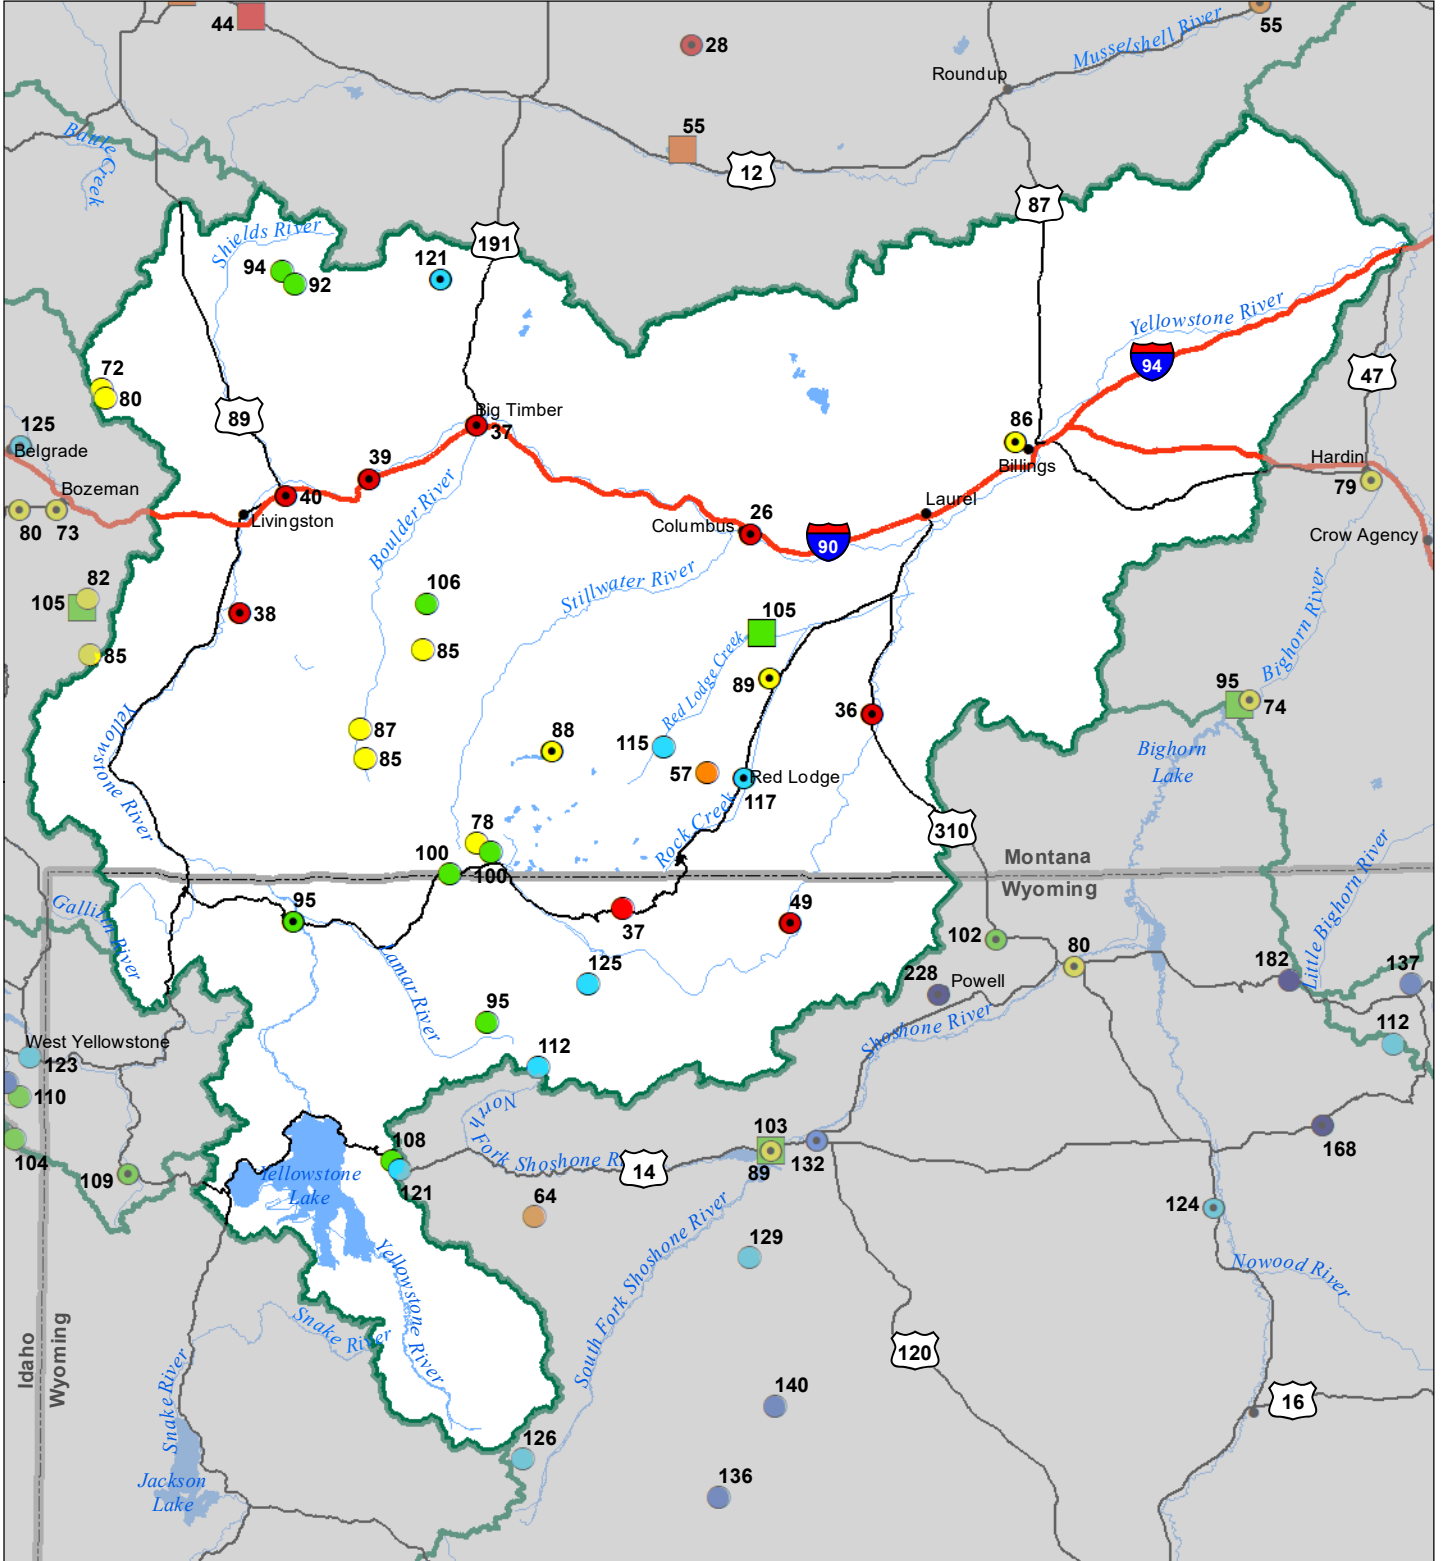

Upper Yellowstone River Basin Monthly Precipitation and Reservoir Levels Percentage of Normal October 1, 2022 (September 1, 2022 - October 1, 2022)

Precipitation Percent of Normal

SNOTEL

- > 150%
- 131 - 150%
- 111 - 130%
- 91 - 110%
- 71 - 90%
- 51 - 70%
- 1 - 50%

COOP/ACIS

- > 150%
- 131 - 150%
- 111 - 130%
- 91 - 110%
- 71 - 90%
- 51 - 70%
- 1 - 50%

Reservoirs Percent of Normal

- > 150%
- 131 - 150%
- 111 - 130%
- 91 - 110%
- 71 - 90%
- 51 - 70%
- 1 - 50%