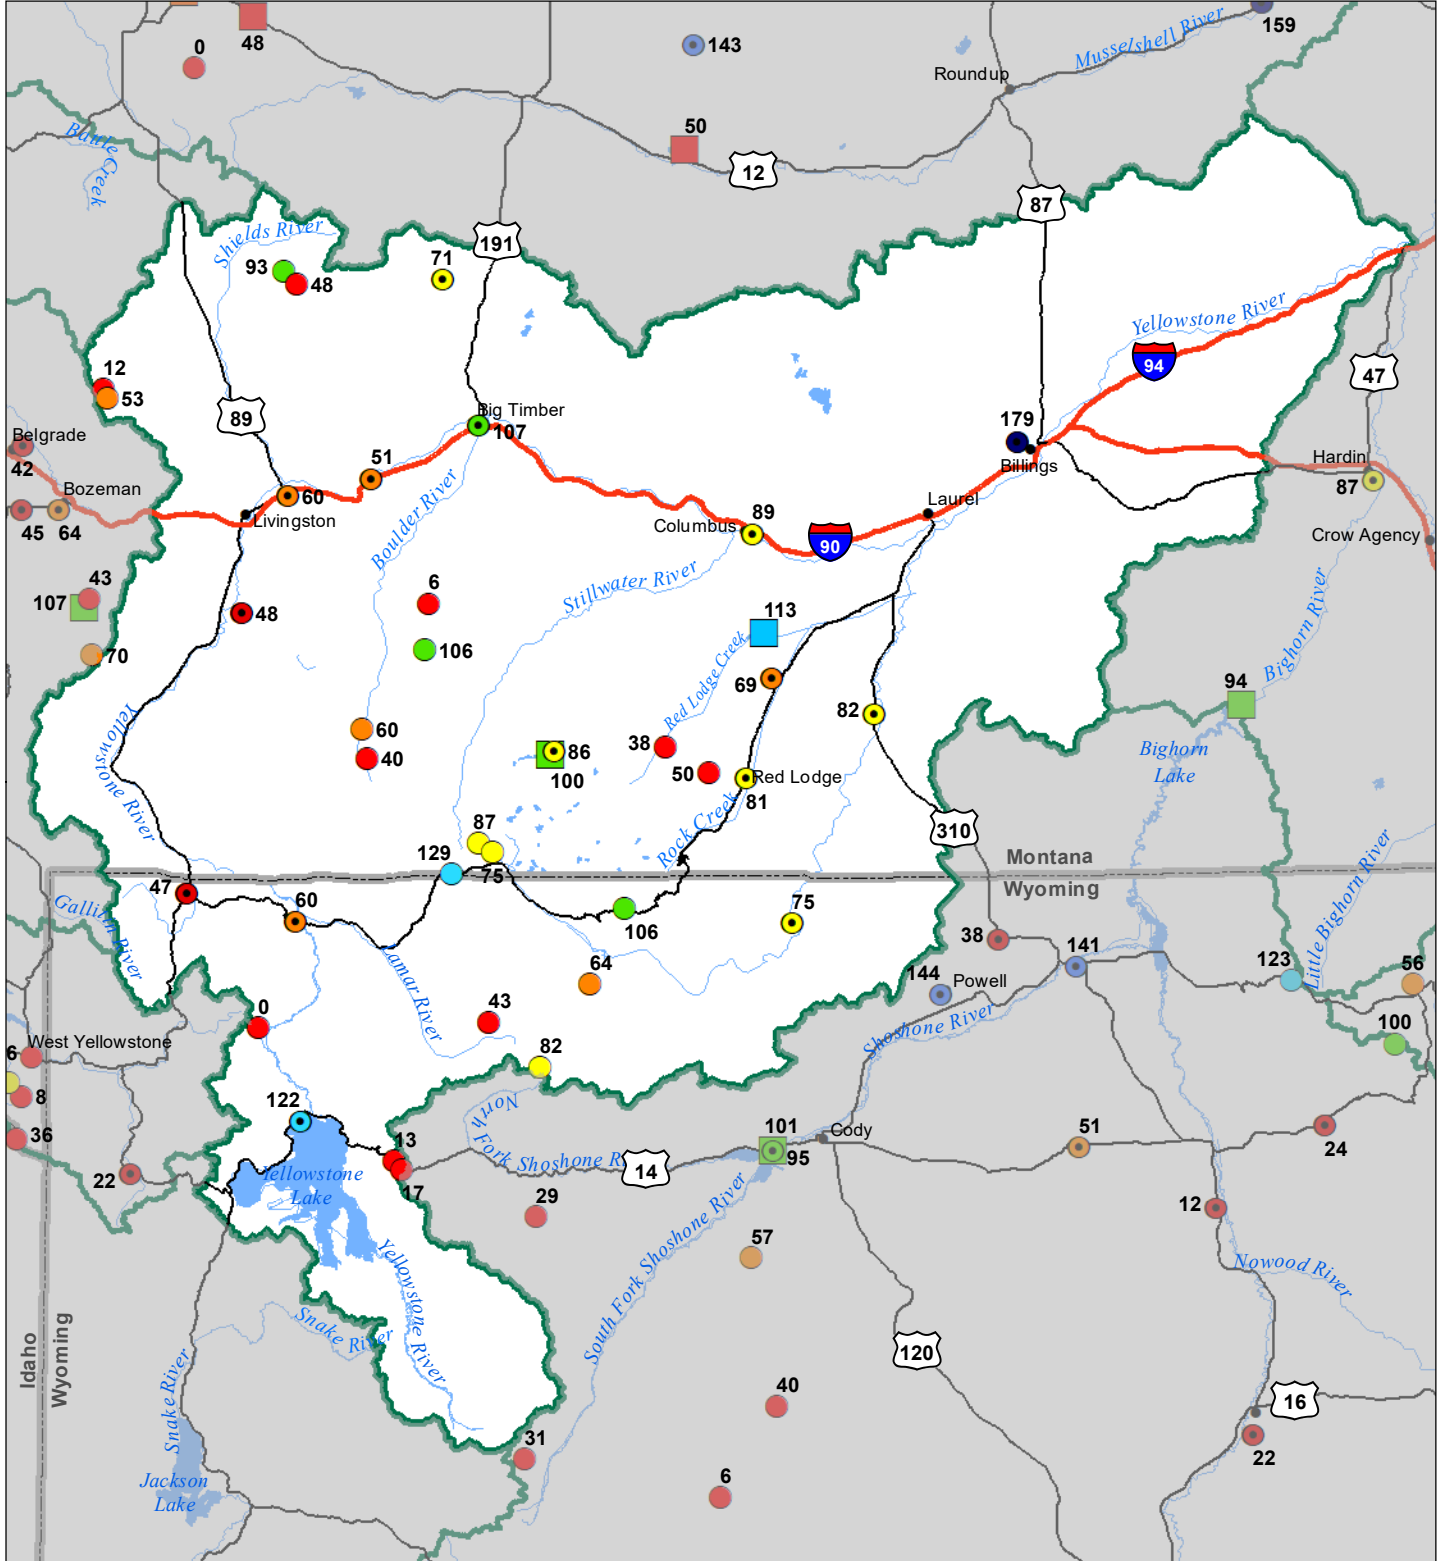

Upper Yellowstone River Basin Monthly Precipitation and Reservoir Levels Percentage of Normal August 1, 2022 (July 1, 2022 - August 1, 2022)

Precipitation Percent of Normal

SNOTEL

- > 150%
- 131 - 150%
- 111 - 130%
- 91 - 110%
- 71 - 90%
- 51 - 70%
- 1 - 50%

COOP/ACIS

- > 150%
- 131 - 150%
- 111 - 130%
- 91 - 110%
- 71 - 90%
- 51 - 70%
- 1 - 50%

Reservoirs Percent of Normal

- > 150%
- 131 - 150%
- 111 - 130%
- 91 - 110%
- 71 - 90%
- 51 - 70%
- 1 - 50%