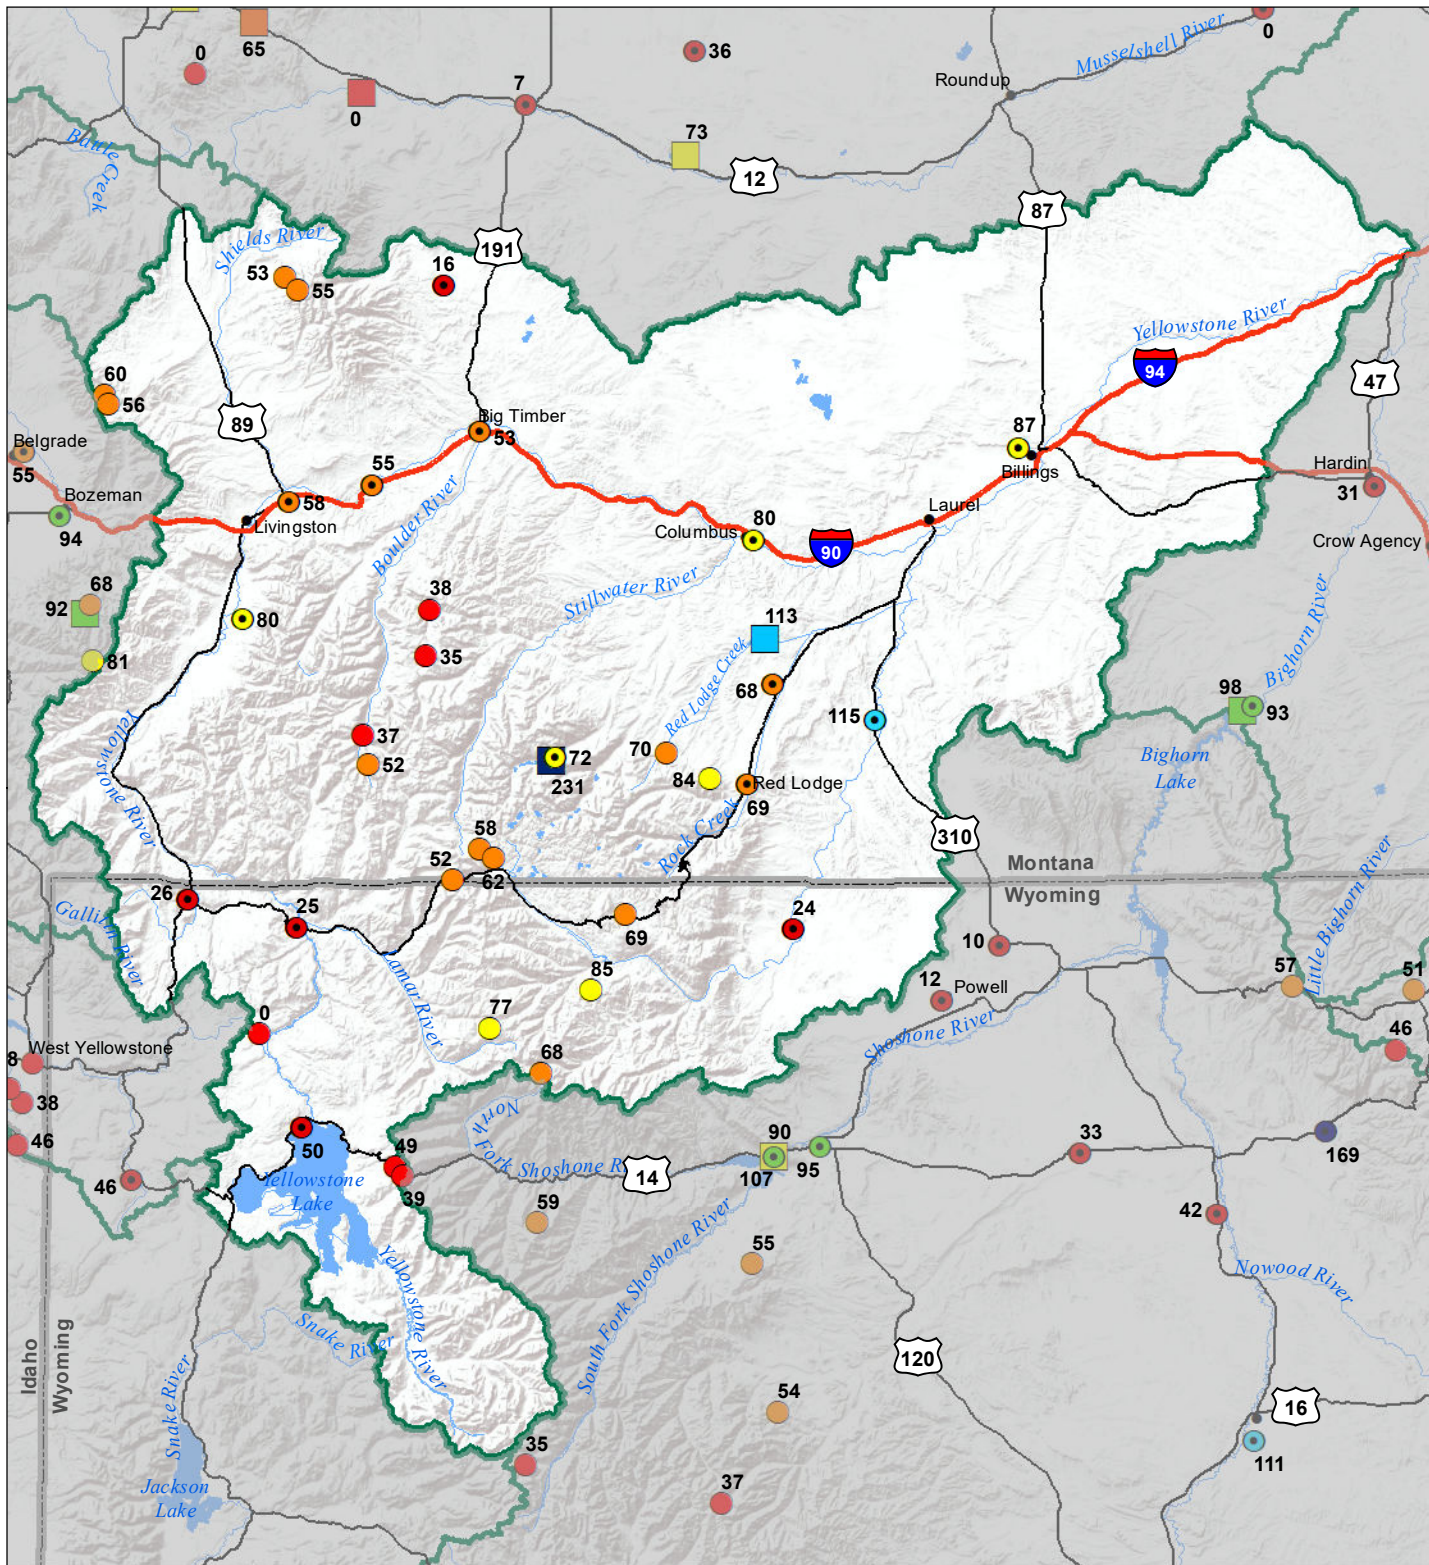

Upper Yellowstone River Basin Monthly Precipitation and Reservoir Levels Percentage of Normal April 1, 2022 (March 1, 2022 - April 1, 2022)

Precipitation Percent of Normal

SNOTEL

- > 150%
- 131 - 150%
- 111 - 130%
- 91 - 110%
- 71 - 90%
- 51 - 70%
- 1 - 50%

COOP/ACIS

- > 150%
- 131 - 150%
- 111 - 130%
- 91 - 110%
- 71 - 90%
- 51 - 70%
- 1 - 50%

Reservoirs Percent of Normal

- > 150%
- 131 - 150%
- 111 - 130%
- 91 - 110%
- 71 - 90%
- 51 - 70%
- 1 - 50%