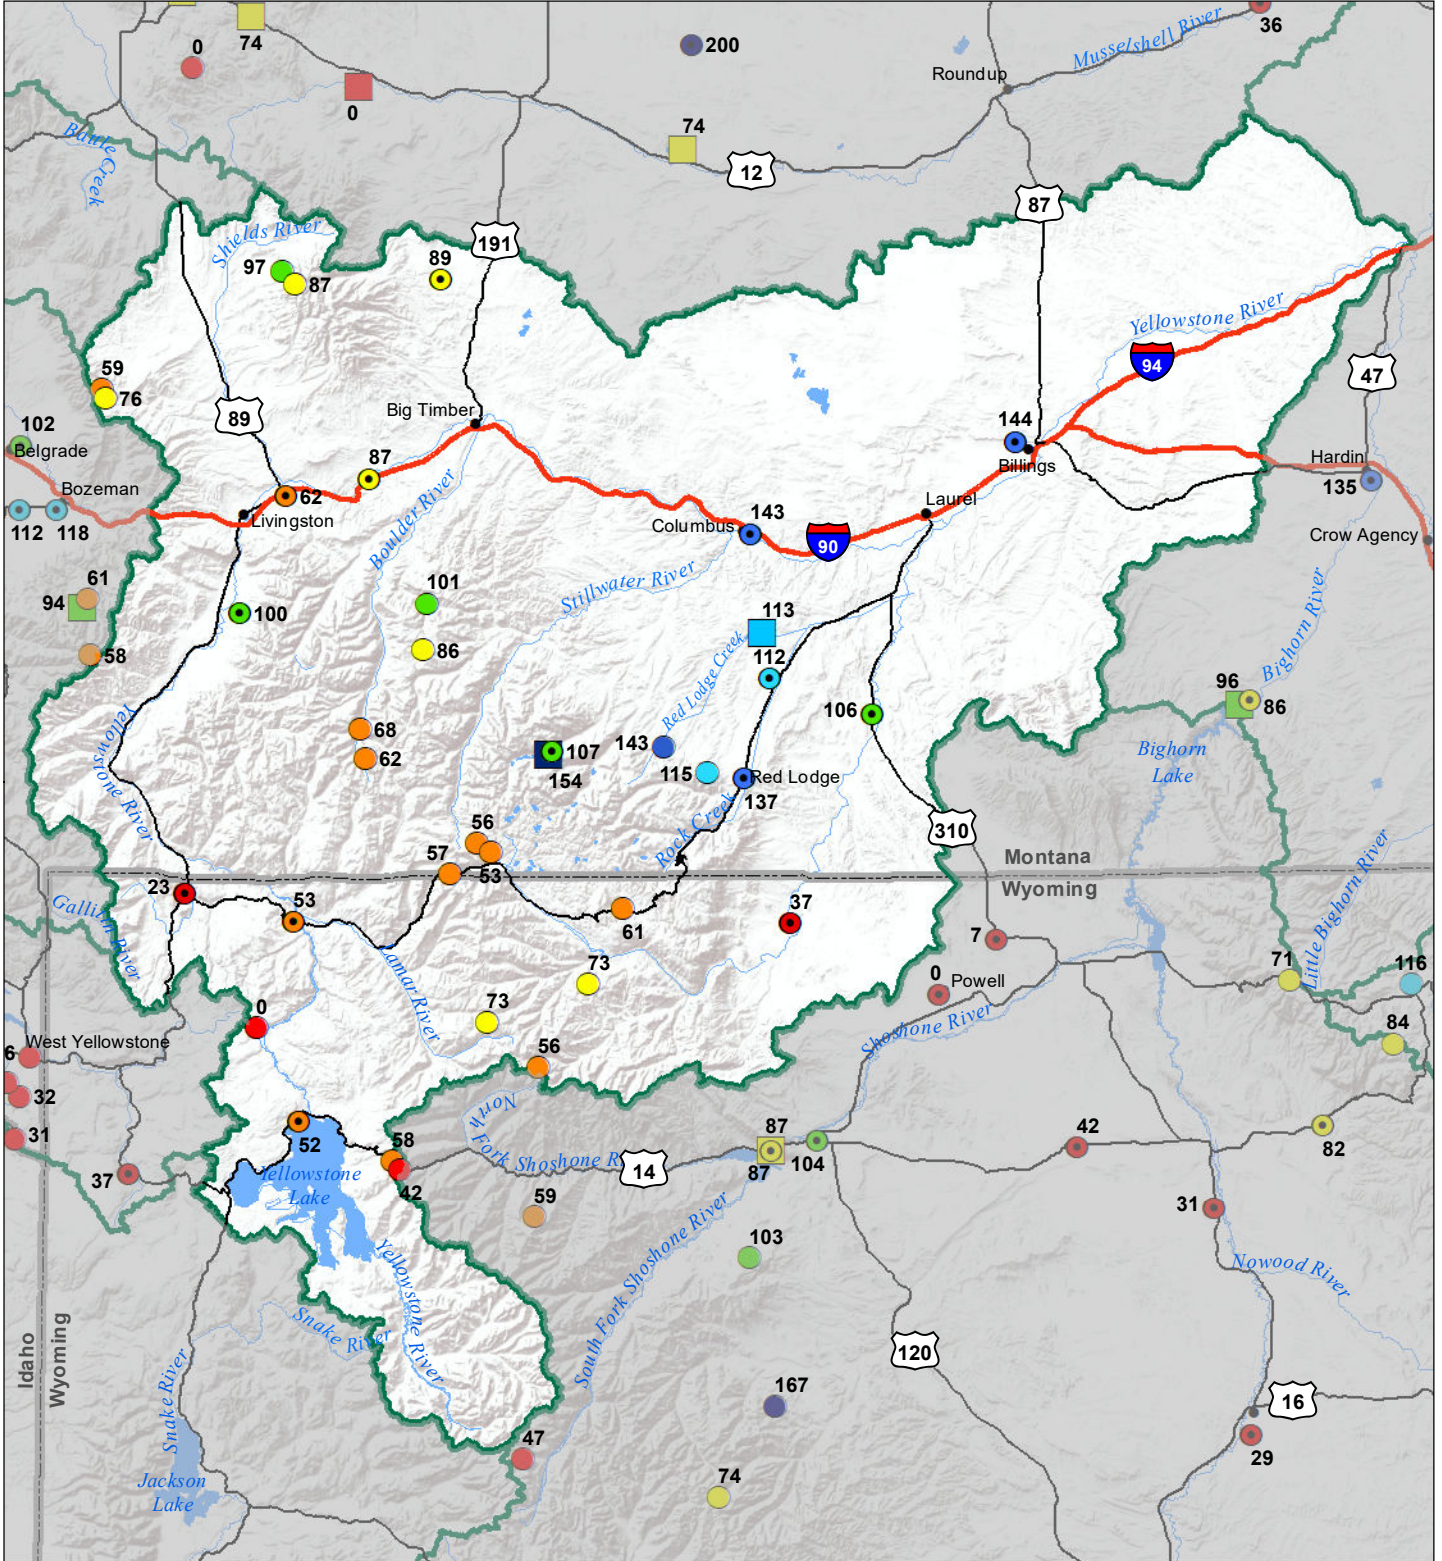

Upper Yellowstone River Basin Monthly Precipitation and Reservoir Levels Percentage of Normal March 1, 2022 (February 1, 2022 - March 1, 2022)

Precipitation Percent of Normal

SNOTEL

- > 150%
- 131 - 150%
- 111 - 130%
- 91 - 110%
- 71 - 90%
- 51 - 70%
- 1 - 50%

COOP/ACIS

- > 150%
- 131 - 150%
- 111 - 130%
- 91 - 110%
- 71 - 90%
- 51 - 70%
- 1 - 50%

Reservoirs Percent of Normal

- > 150%
- 131 - 150%
- 111 - 130%
- 91 - 110%
- 71 - 90%
- 51 - 70%
- 1 - 50%