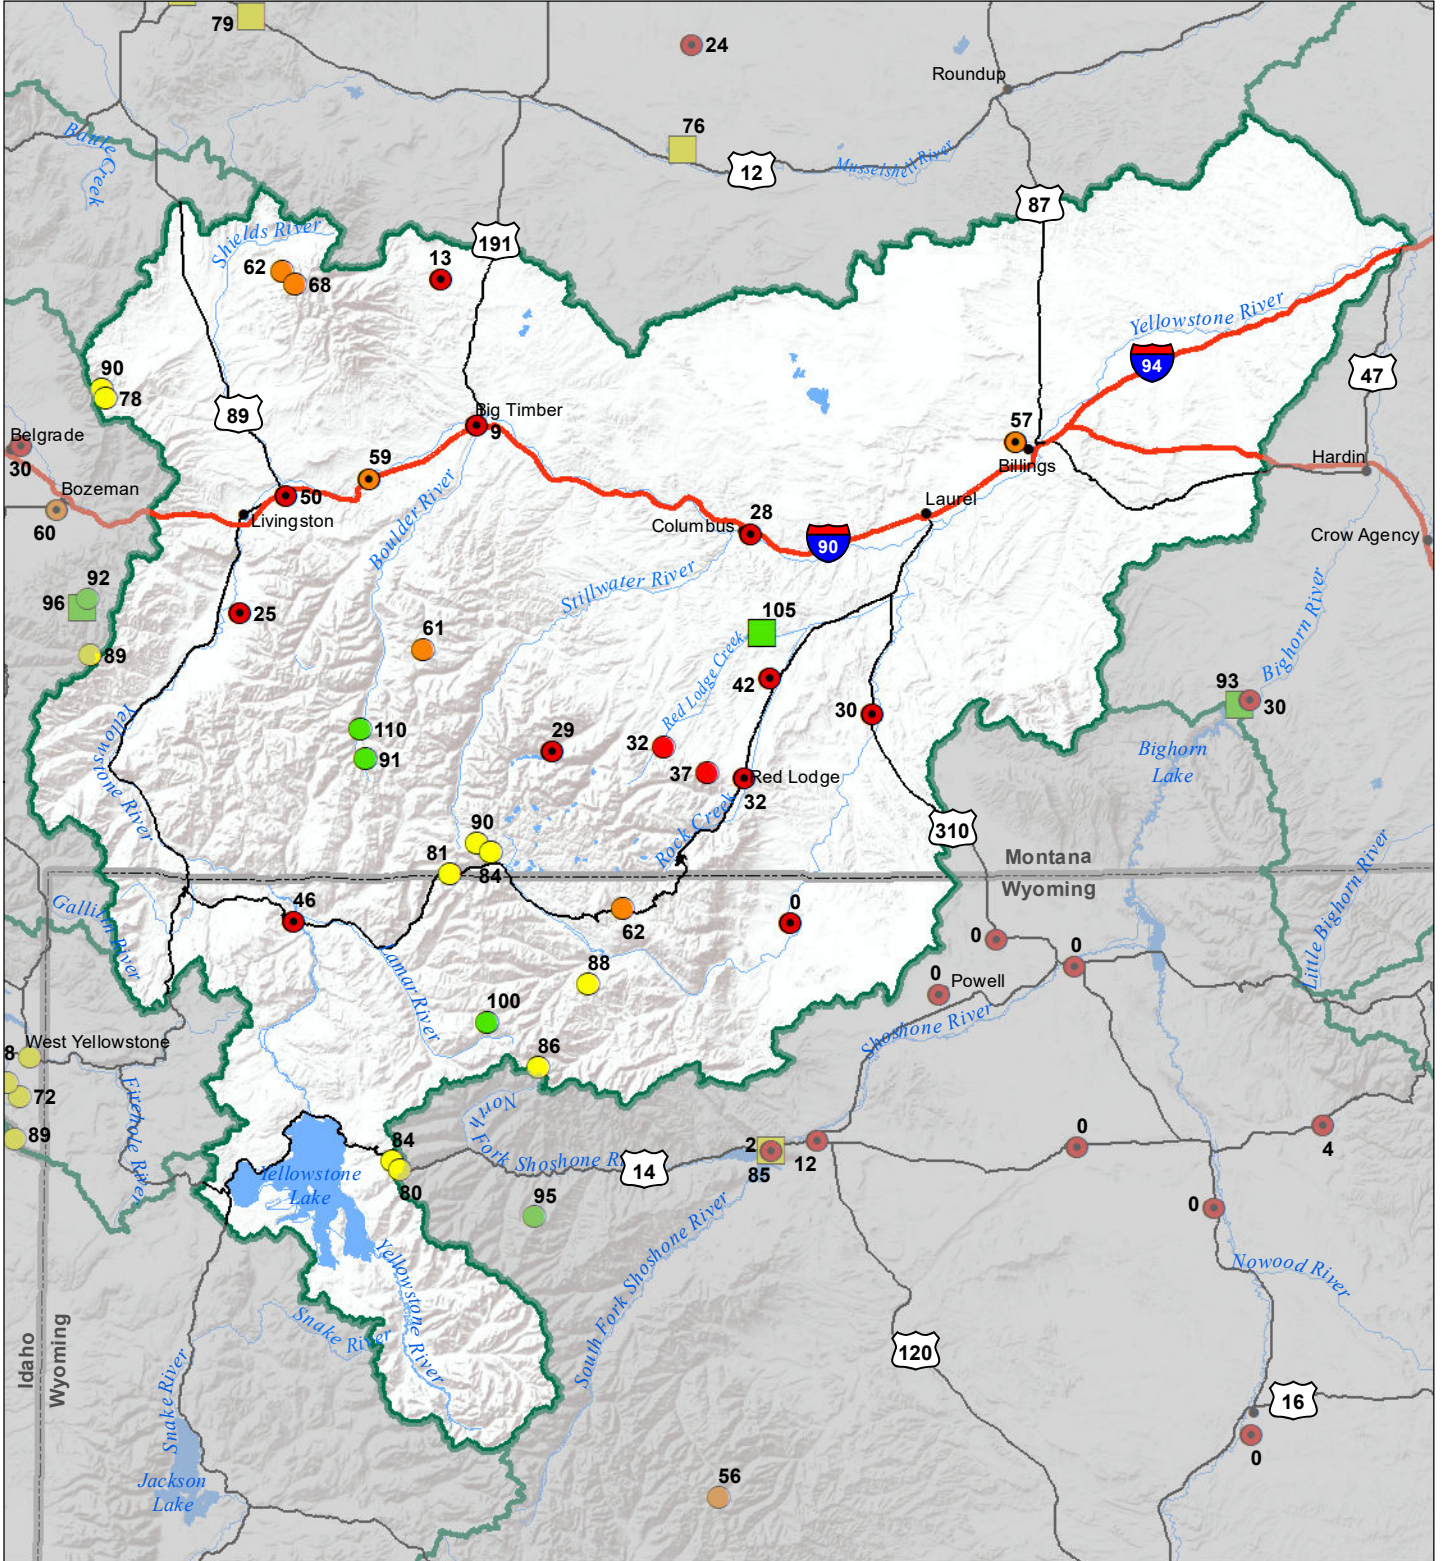

Upper Yellowstone River Basin Monthly Precipitation and Reservoir Levels Percentage of Normal December 1, 2021 (November 1, 2021 - December 1, 2021)

Precipitation Percent of Normal

SNOTEL

- > 150%
- 131 - 150%
- 111 - 130%
- 91 - 110%
- 71 - 90%
- 51 - 70%
- 1 - 50%

COOP/ACIS

- > 150%
- 131 - 150%
- 111 - 130%
- 91 - 110%
- 71 - 90%
- 51 - 70%
- 1 - 50%

Reservoirs Percent of Normal

- > 150%
- 131 - 150%
- 111 - 130%
- 91 - 110%
- 71 - 90%
- 51 - 70%
- 1 - 50%