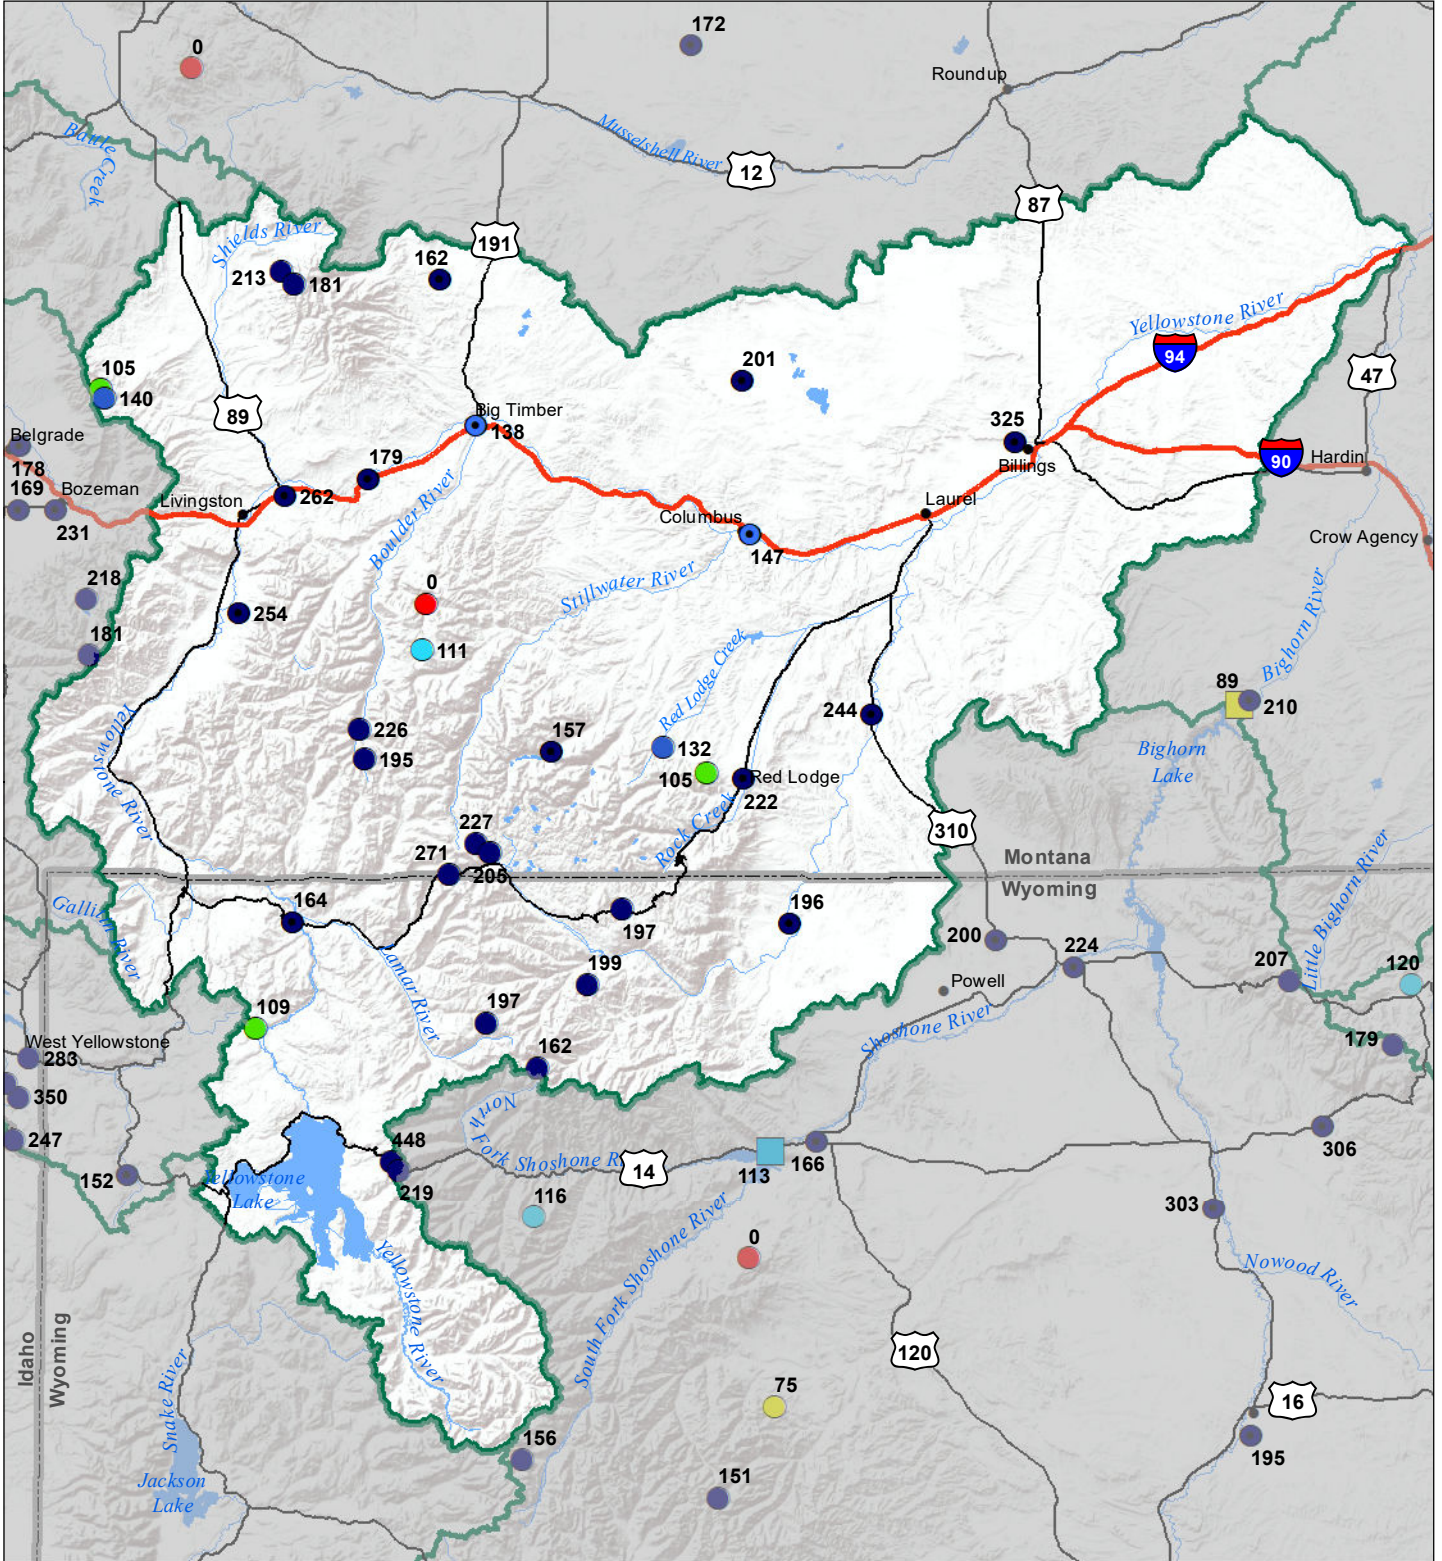

Upper Yellowstone River Basin Monthly Precipitation and Reservoir Levels Percentage of Normal September 1, 2021 (August 1, 2021 - September 1, 2021)

Precipitation Percent of Normal

SNOTEL

- > 150%
- 131 - 150%
- 111 - 130%
- 91 - 110%
- 71 - 90%
- 51 - 70%
- 1 - 50%

COOP/ACIS

- > 150%
- 131 - 150%
- 111 - 130%
- 91 - 110%
- 71 - 90%
- 51 - 70%
- 1 - 50%

Reservoirs Percent of Normal

- > 150%
- 131 - 150%
- 111 - 130%
- 91 - 110%
- 71 - 90%
- 51 - 70%
- 1 - 50%