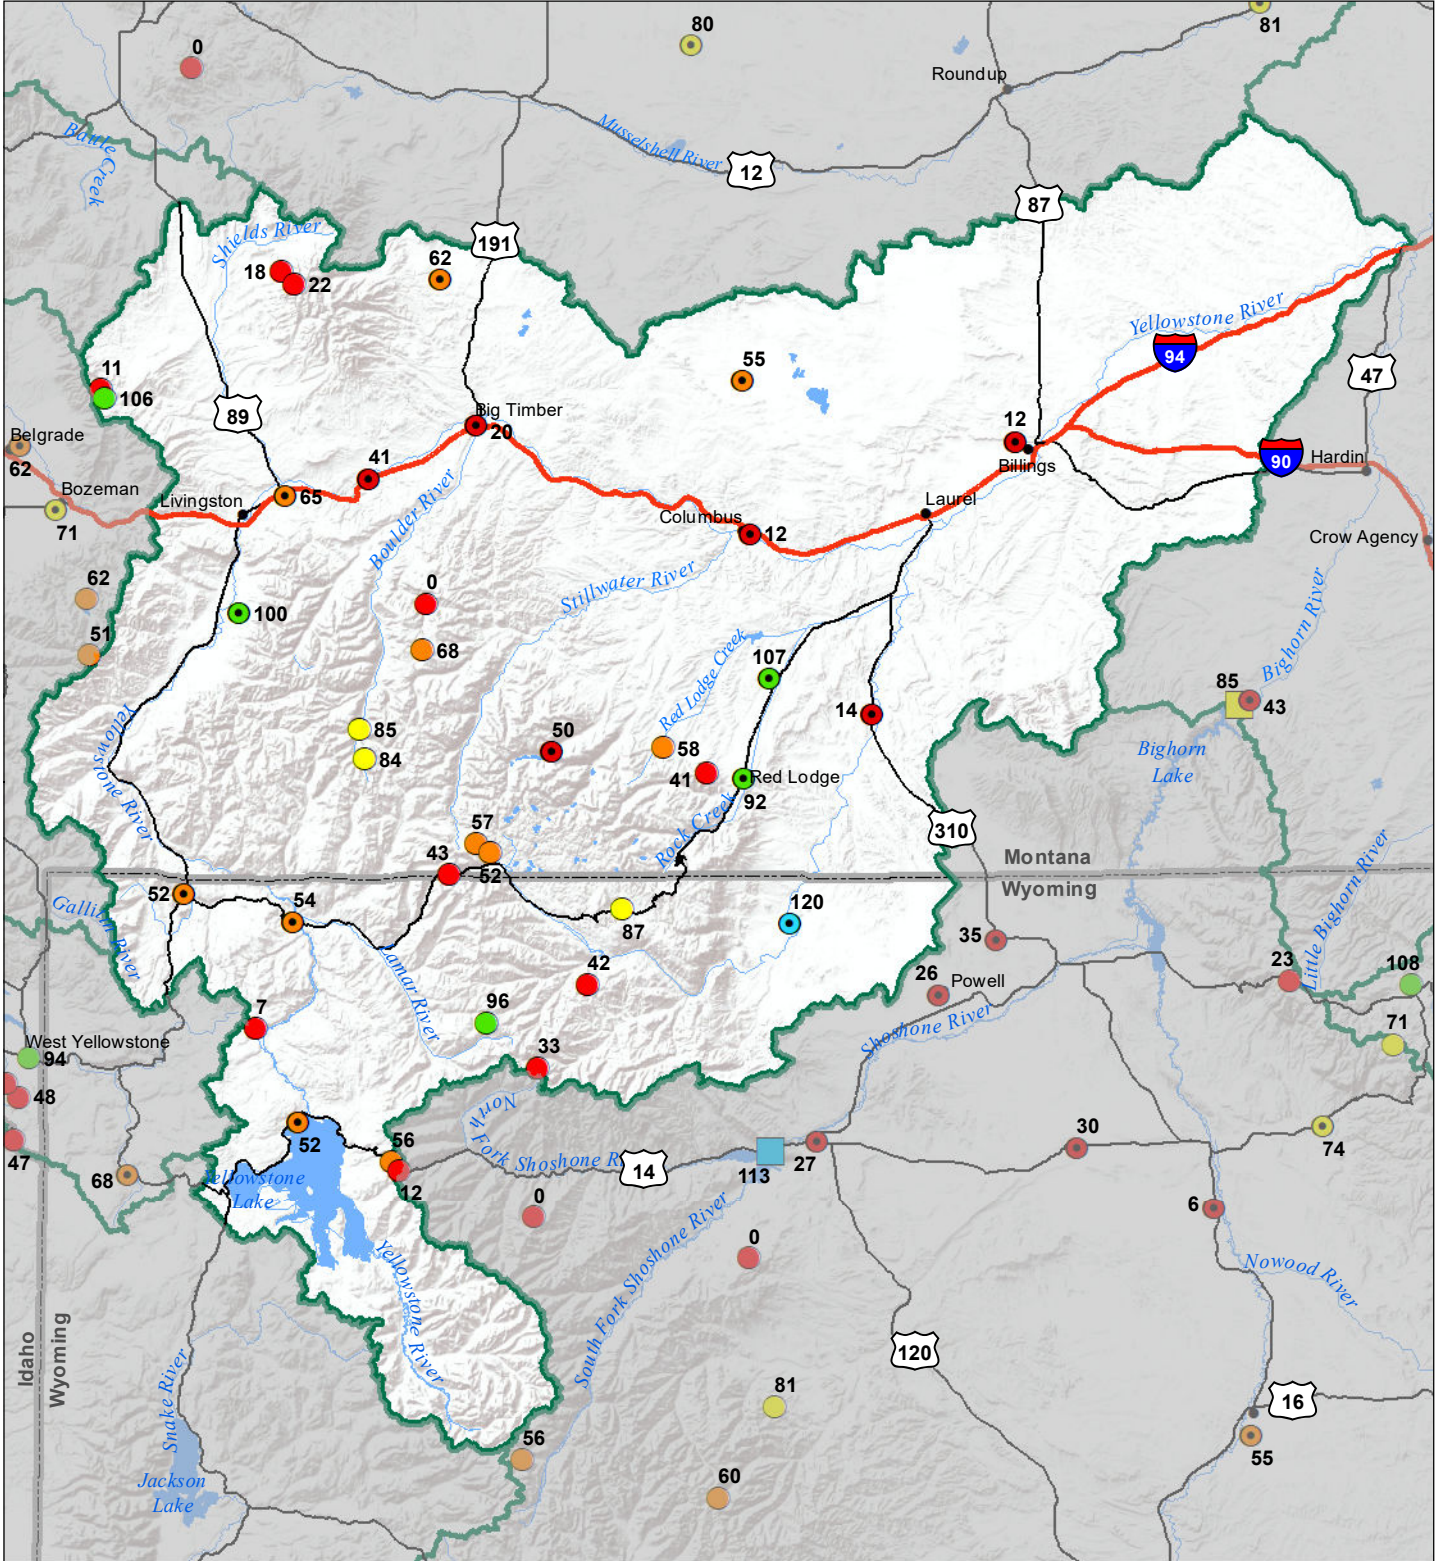

Upper Yellowstone River Basin Monthly Precipitation and Reservoir Levels Percentage of Normal August 1, 2021 (July 1, 2021 - August 1, 2021)

Precipitation Percent of Normal

SNOTEL

- > 150%
- 131 - 150%
- 111 - 130%
- 91 - 110%
- 71 - 90%
- 51 - 70%
- 1 - 50%

COOP/ACIS

- > 150%
- 131 - 150%
- 111 - 130%
- 91 - 110%
- 71 - 90%
- 51 - 70%
- 1 - 50%

Reservoirs Percent of Normal

- > 150%
- 131 - 150%
- 111 - 130%
- 91 - 110%
- 71 - 90%
- 51 - 70%
- 1 - 50%