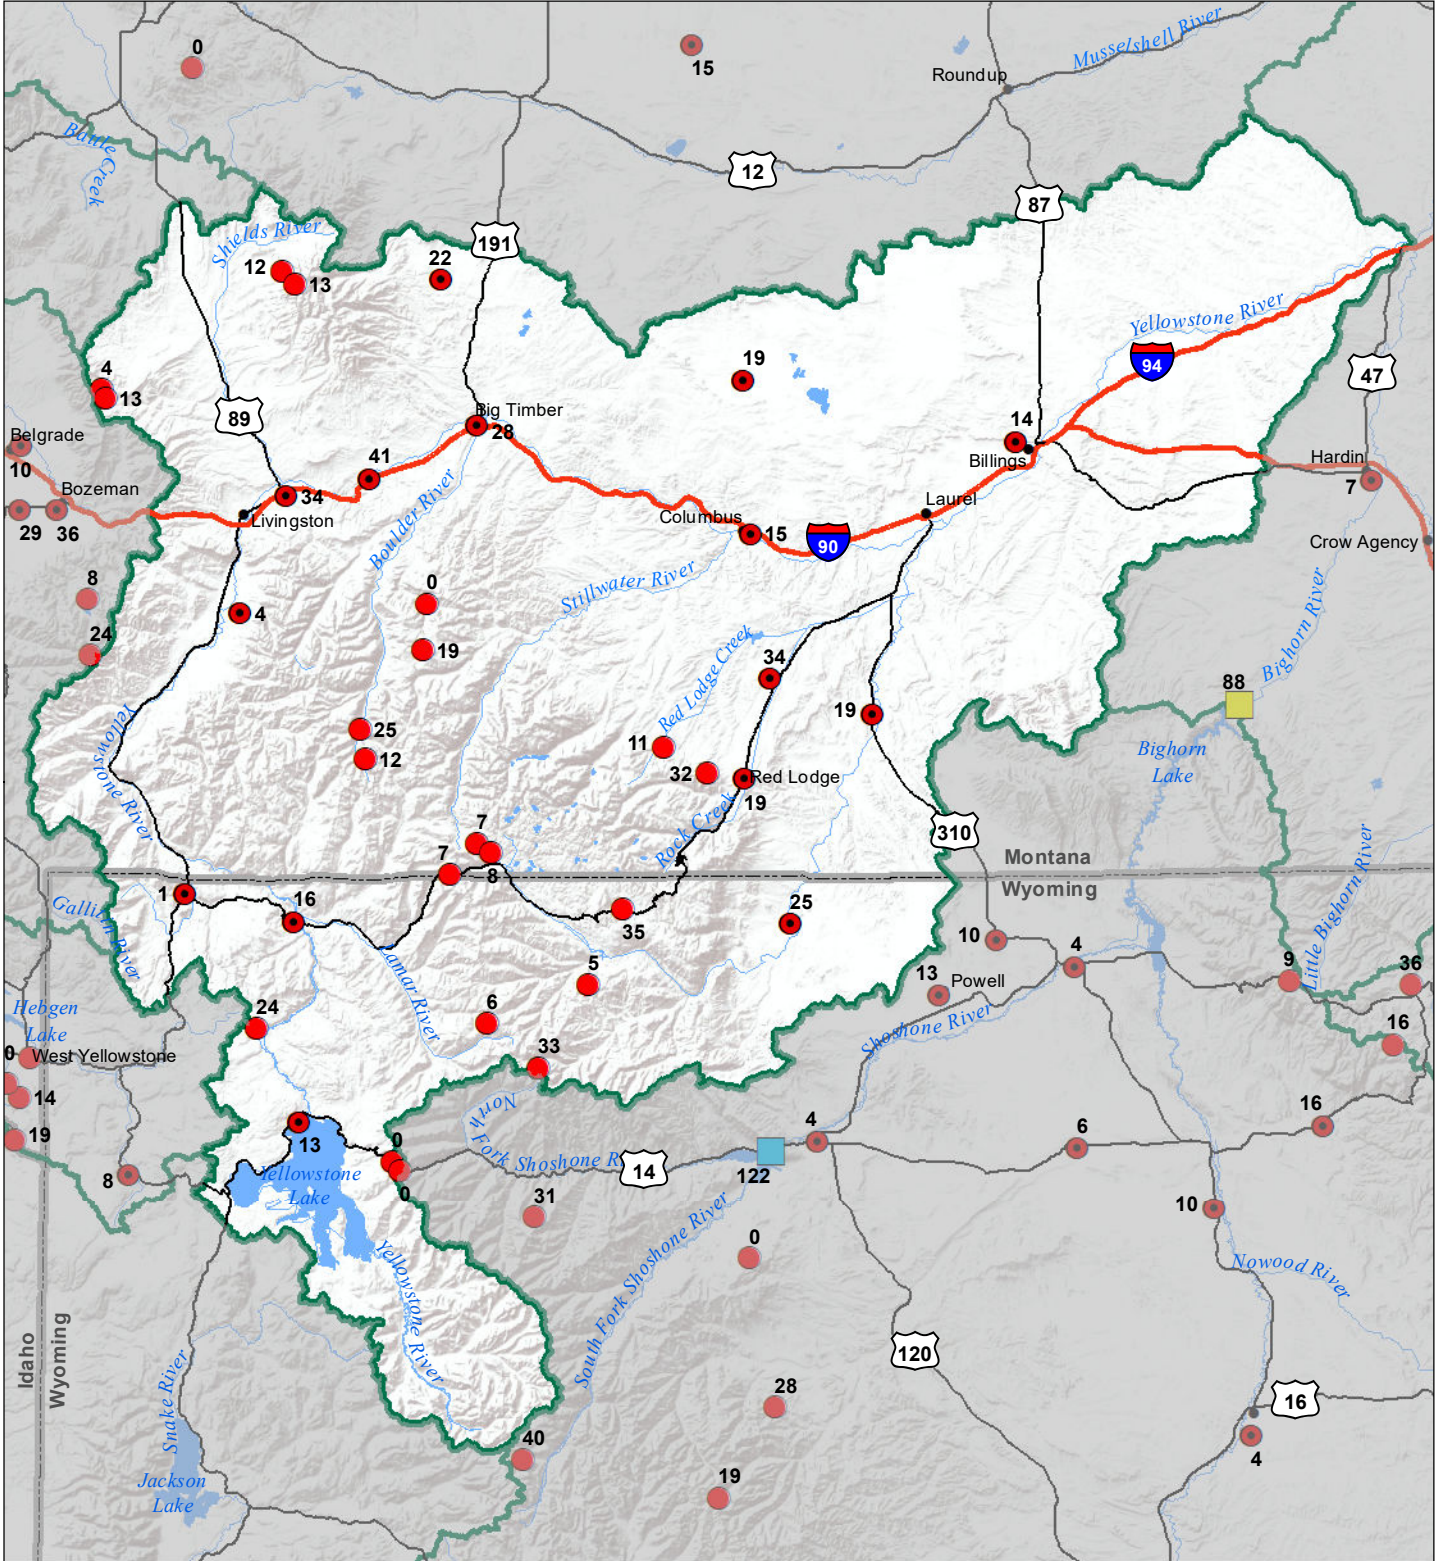

Upper Yellowstone River Basin Monthly Precipitation and Reservoir Levels Percentage of Normal July 1, 2021 (June 1, 2021 - July 1, 2021)

Precipitation Percent of Normal

SNOTEL

- > 150%
- 131 - 150%
- 111 - 130%
- 91 - 110%
- 71 - 90%
- 51 - 70%
- 1 - 50%

COOP/ACIS

- > 150%
- 131 - 150%
- 111 - 130%
- 91 - 110%
- 71 - 90%
- 51 - 70%
- 1 - 50%

Reservoirs Percent of Normal

- > 150%
- 131 - 150%
- 111 - 130%
- 91 - 110%
- 71 - 90%
- 51 - 70%
- 1 - 50%