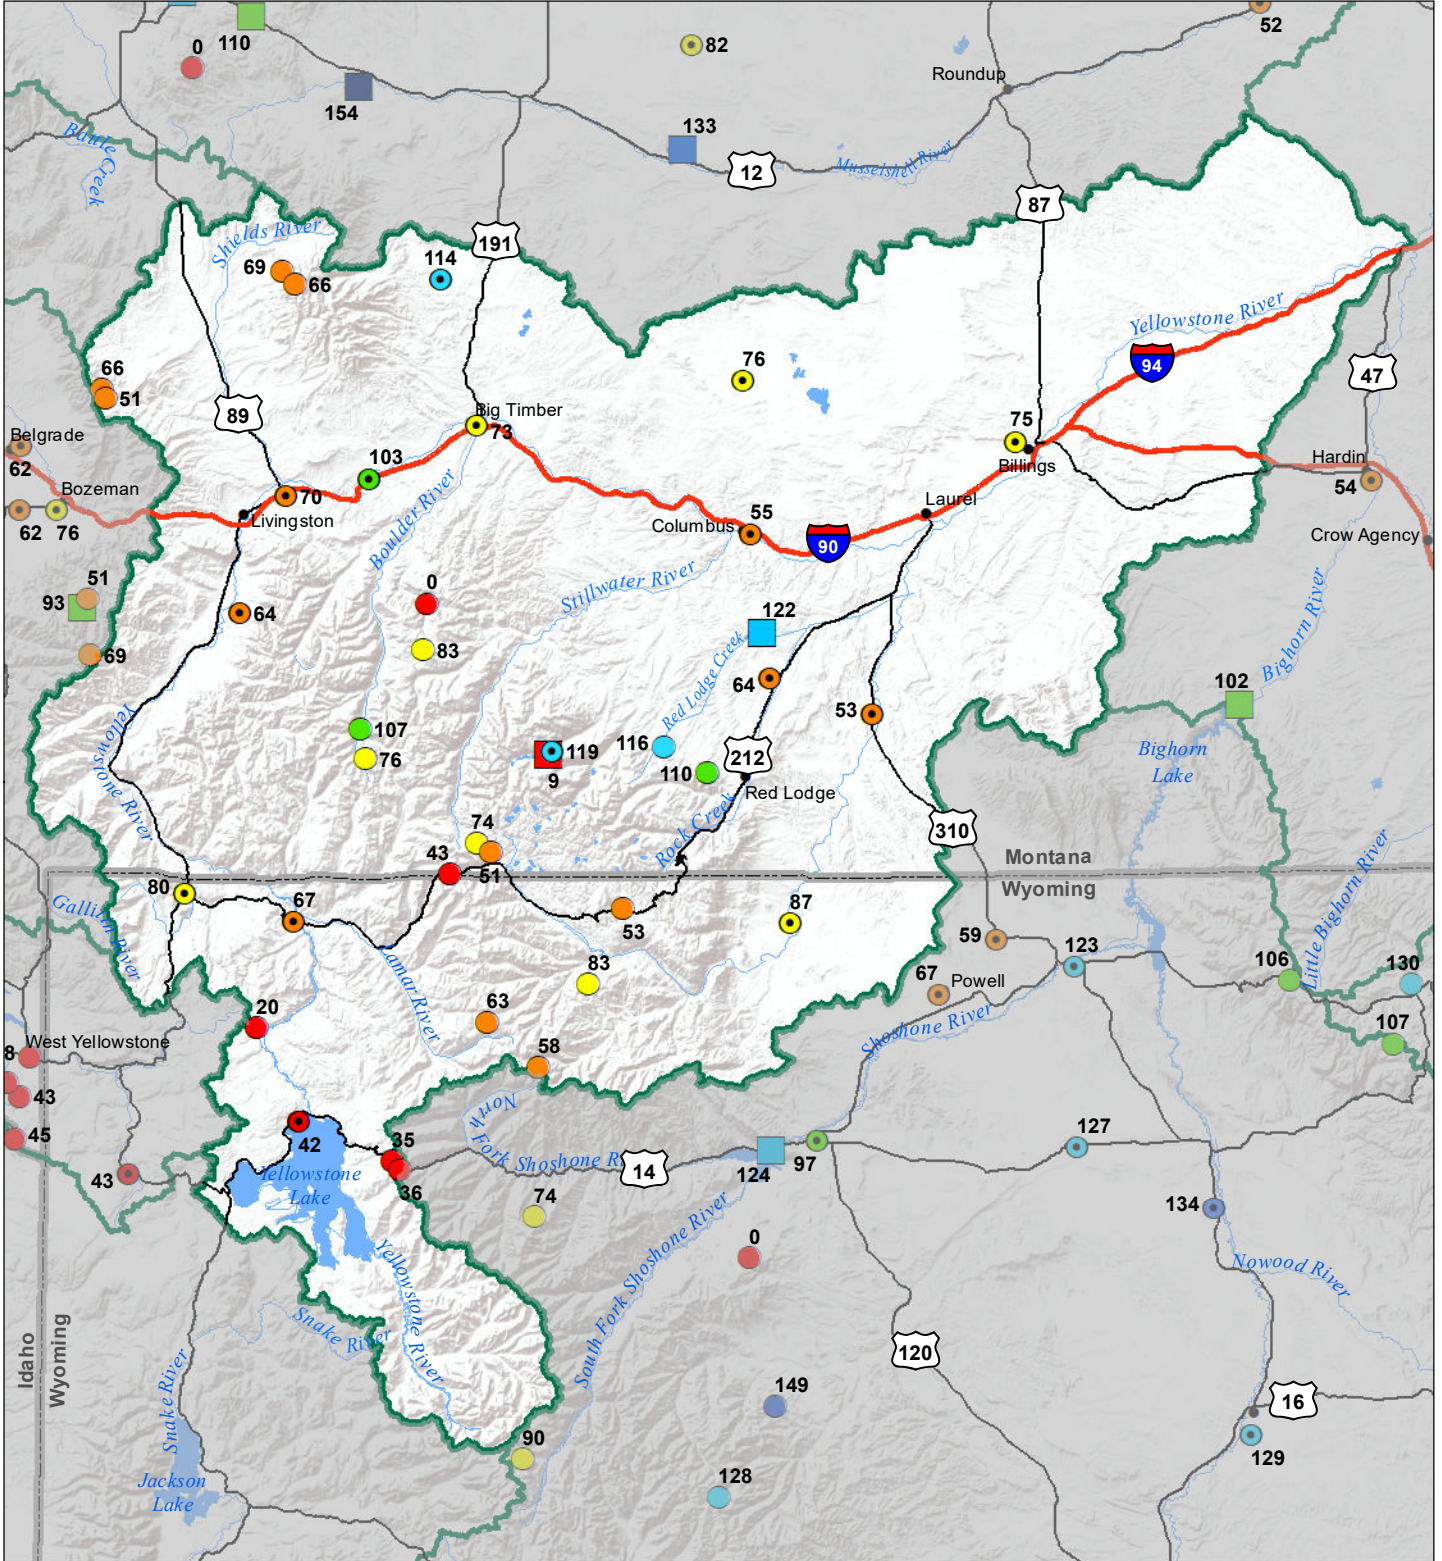

# Upper Yellowstone River Basin Monthly Precipitation and Reservoir Levels Percentage of Normal May 1, 2021 (April 1, 2021 - May 1, 2021)

### Precipitation Percent of Normal

#### SNOTEL

- > 150%
- 131 - 150%
- 111 - 130%
- 91 - 110%
- 71 - 90%
- 51 - 70%
- 1 - 50%

### Reservoirs Percent of Normal

- > 150%
- 131 - 150%
- 111 - 130%
- 91 - 110%
- 71 - 90%
- 51 - 70%
- 1 - 50%