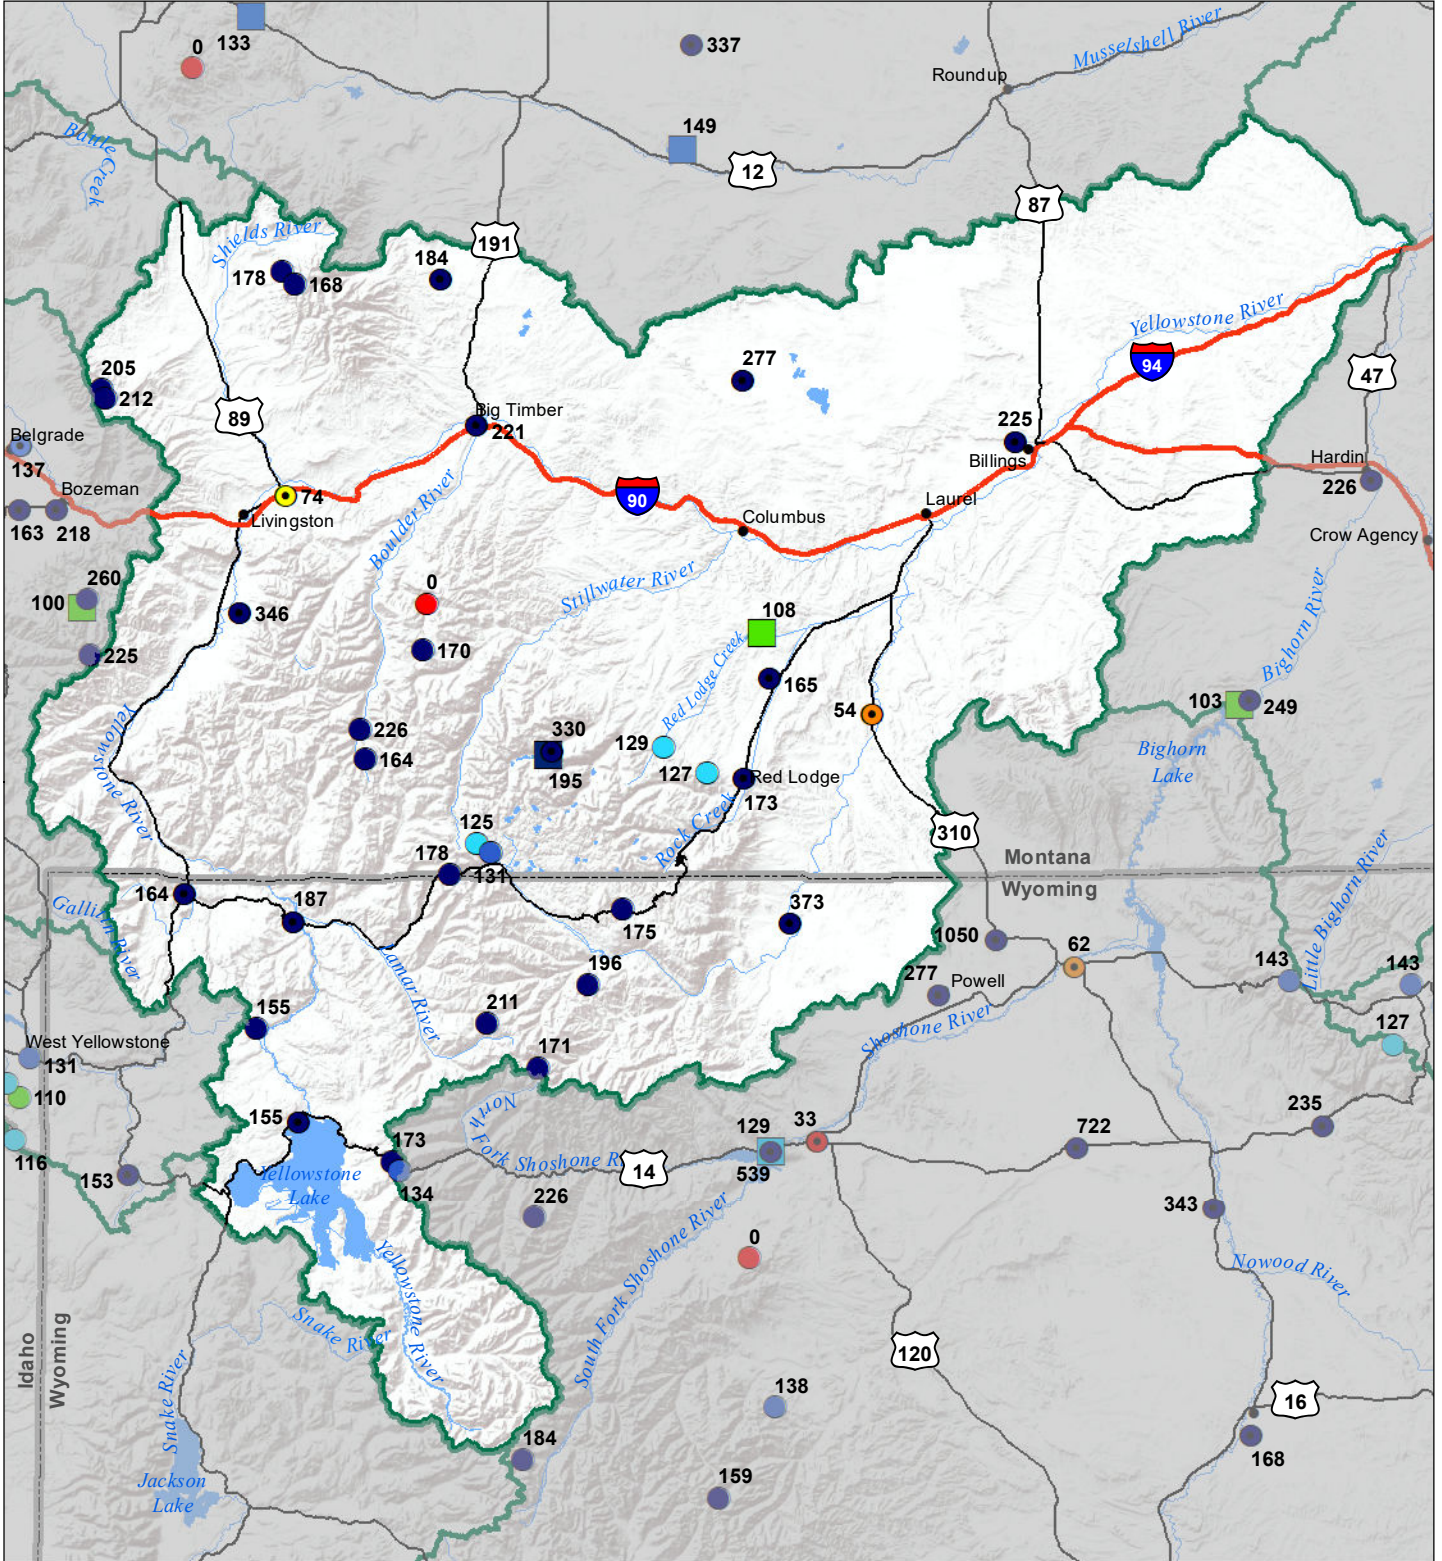

# Upper Yellowstone River Basin Monthly Precipitation and Reservoir Levels Percentage of Normal March 1, 2021 (February 1, 2021 - March 1, 2021)

### Precipitation Percent of Normal

#### SNOTEL

- > 150%
- 131 - 150%
- 111 - 130%
- 91 - 110%
- 71 - 90%
- 51 - 70%
- 1 - 50%