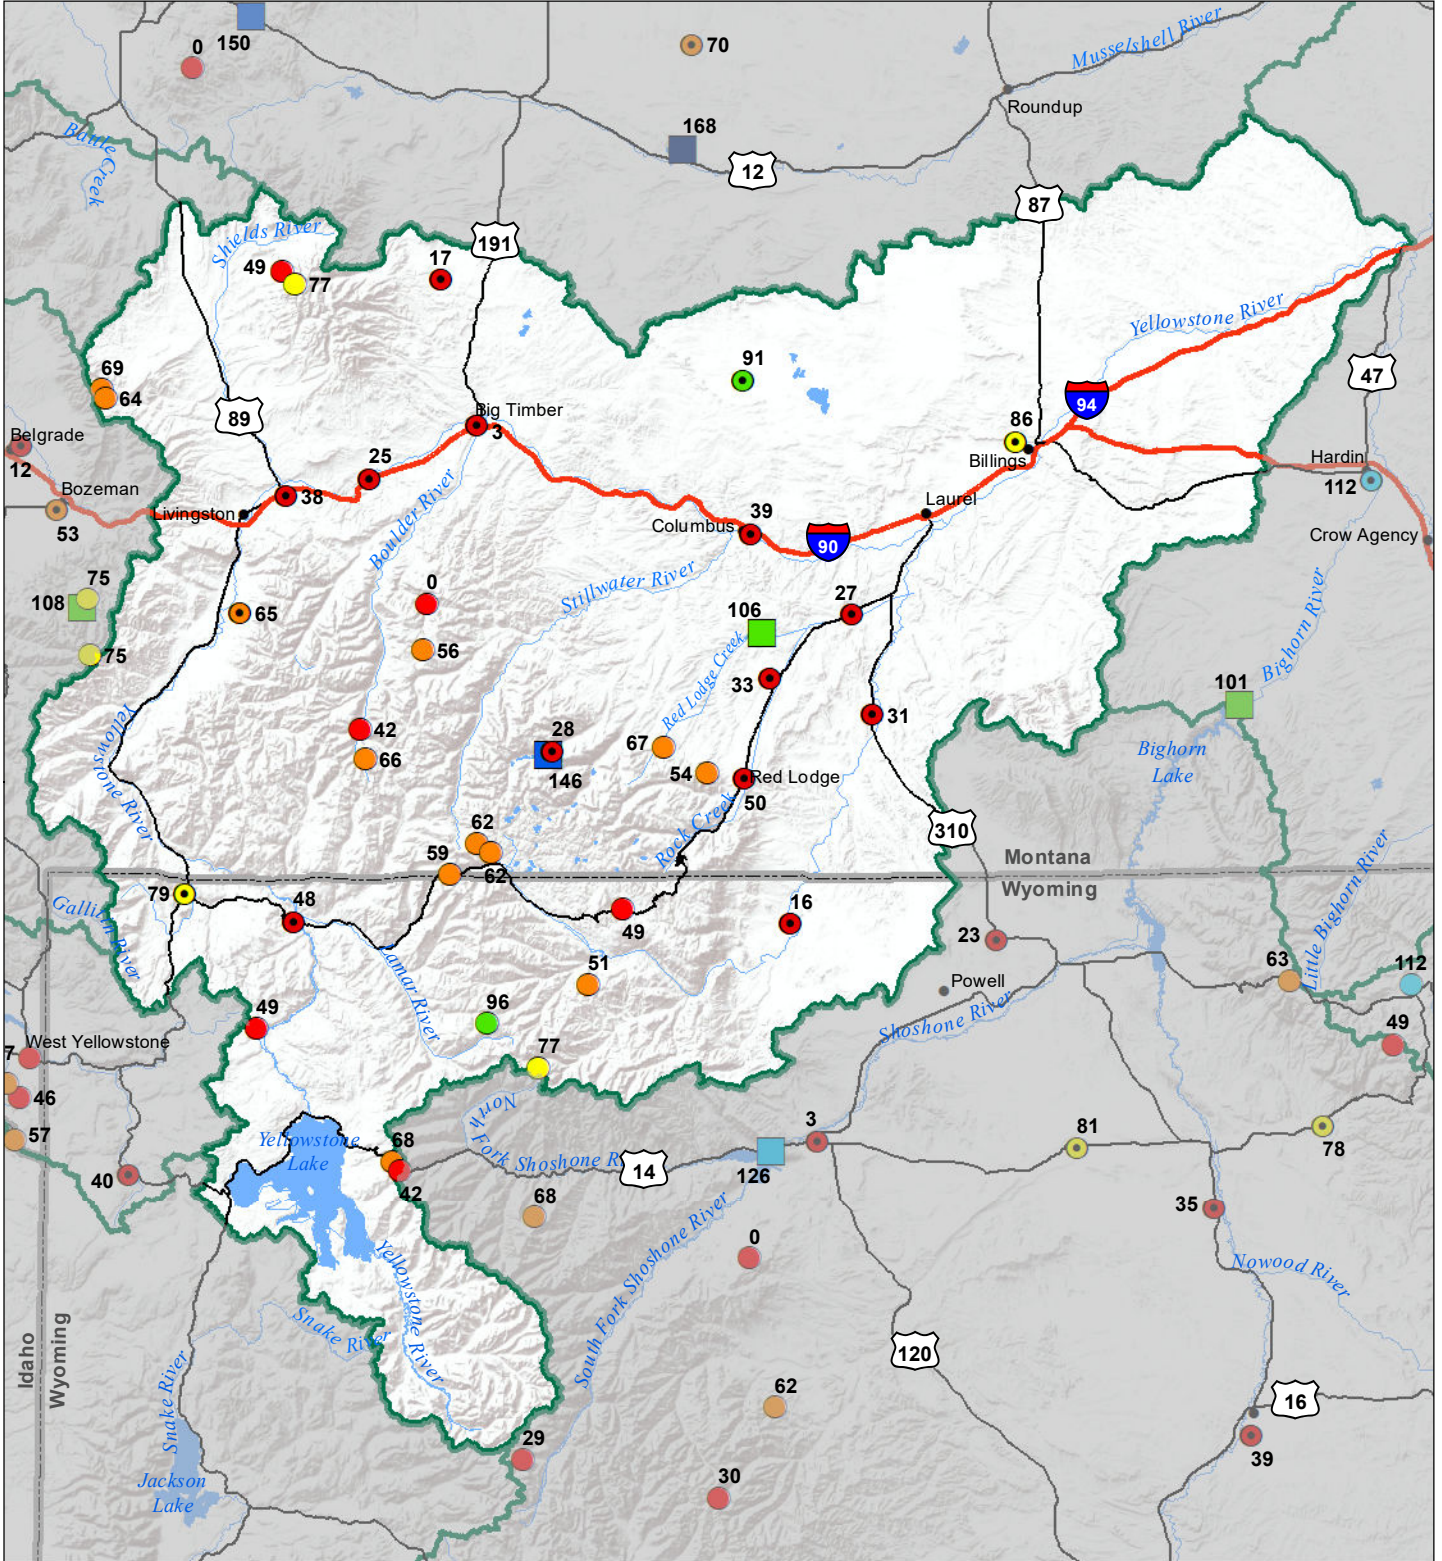

# Upper Yellowstone River Basin Monthly Precipitation and Reservoir Levels Percentage of Normal January 1, 2021 (December 1, 2020 - January 1, 2021)

### Precipitation Percent of Normal

#### SNOTEL

- > 150%
- 131 - 150%
- 111 - 130%
- 91 - 110%
- 71 - 90%
- 51 - 70%
- 1 - 50%

### Reservoirs Percent of Normal

- > 150%
- 131 - 150%
- 111 - 130%
- 91 - 110%
- 71 - 90%
- 51 - 70%
- 51 - 70%
- 1 - 50%