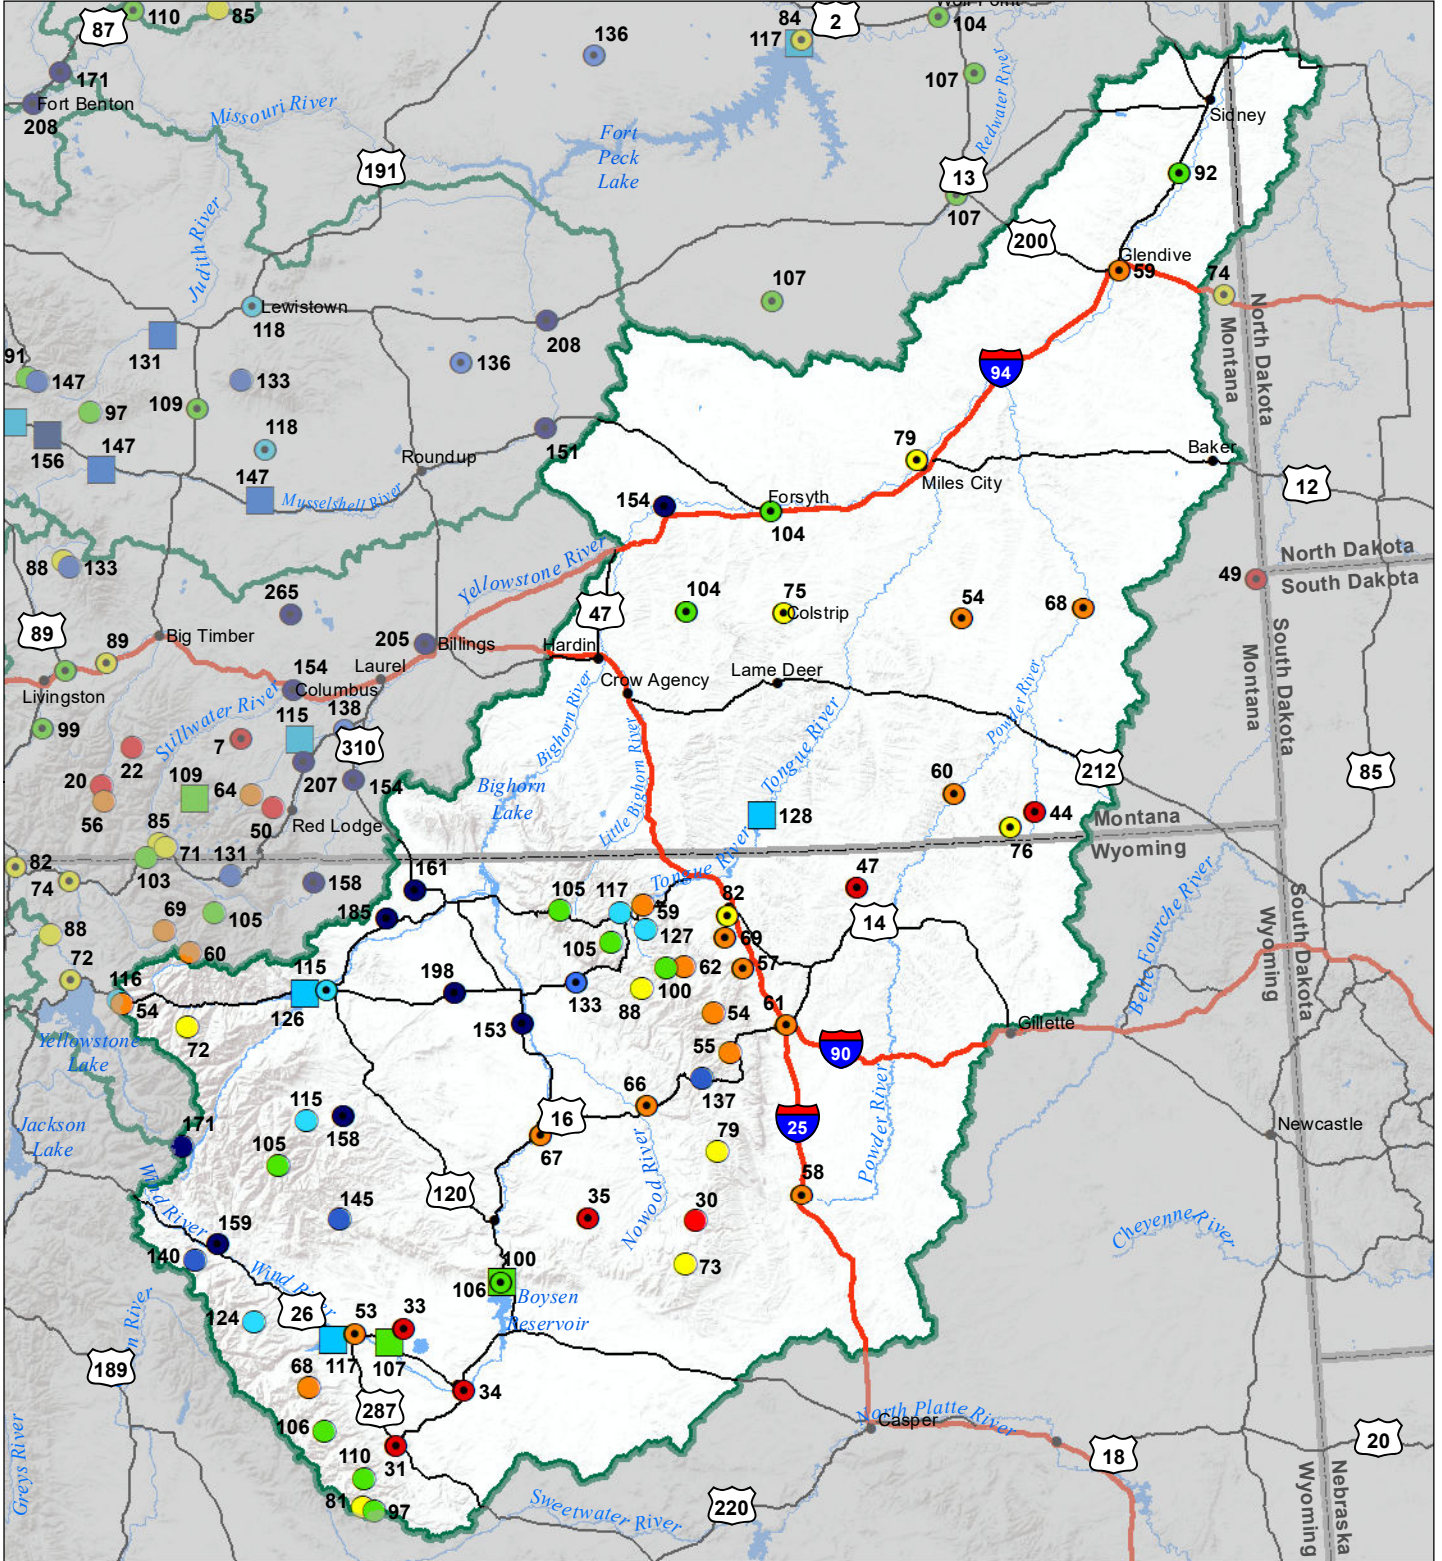

Lower Yellowstone River Basin Monthly Precipitation and Reservoir Levels Percentage of Normal July 1, 2020 (June 1, 2020 - July 1, 2020)

Precipitation Percent of Normal

SNOTEL

- > 150%
- 131 - 150%
- 111 - 130%
- 91 - 110%
- 71 - 90%
- 51 - 70%
- 1 - 50%

COOP/ACIS

- > 150%
- 131 - 150%
- 111 - 130%
- 91 - 110%
- 71 - 90%
- 51 - 70%
- 1 - 50%

Reservoirs Percent of Normal

- > 150%
- 131 - 150%
- 111 - 130%
- 91 - 110%
- 71 - 90%
- 51 - 70%
- 51 - 70%
- 1 - 50%