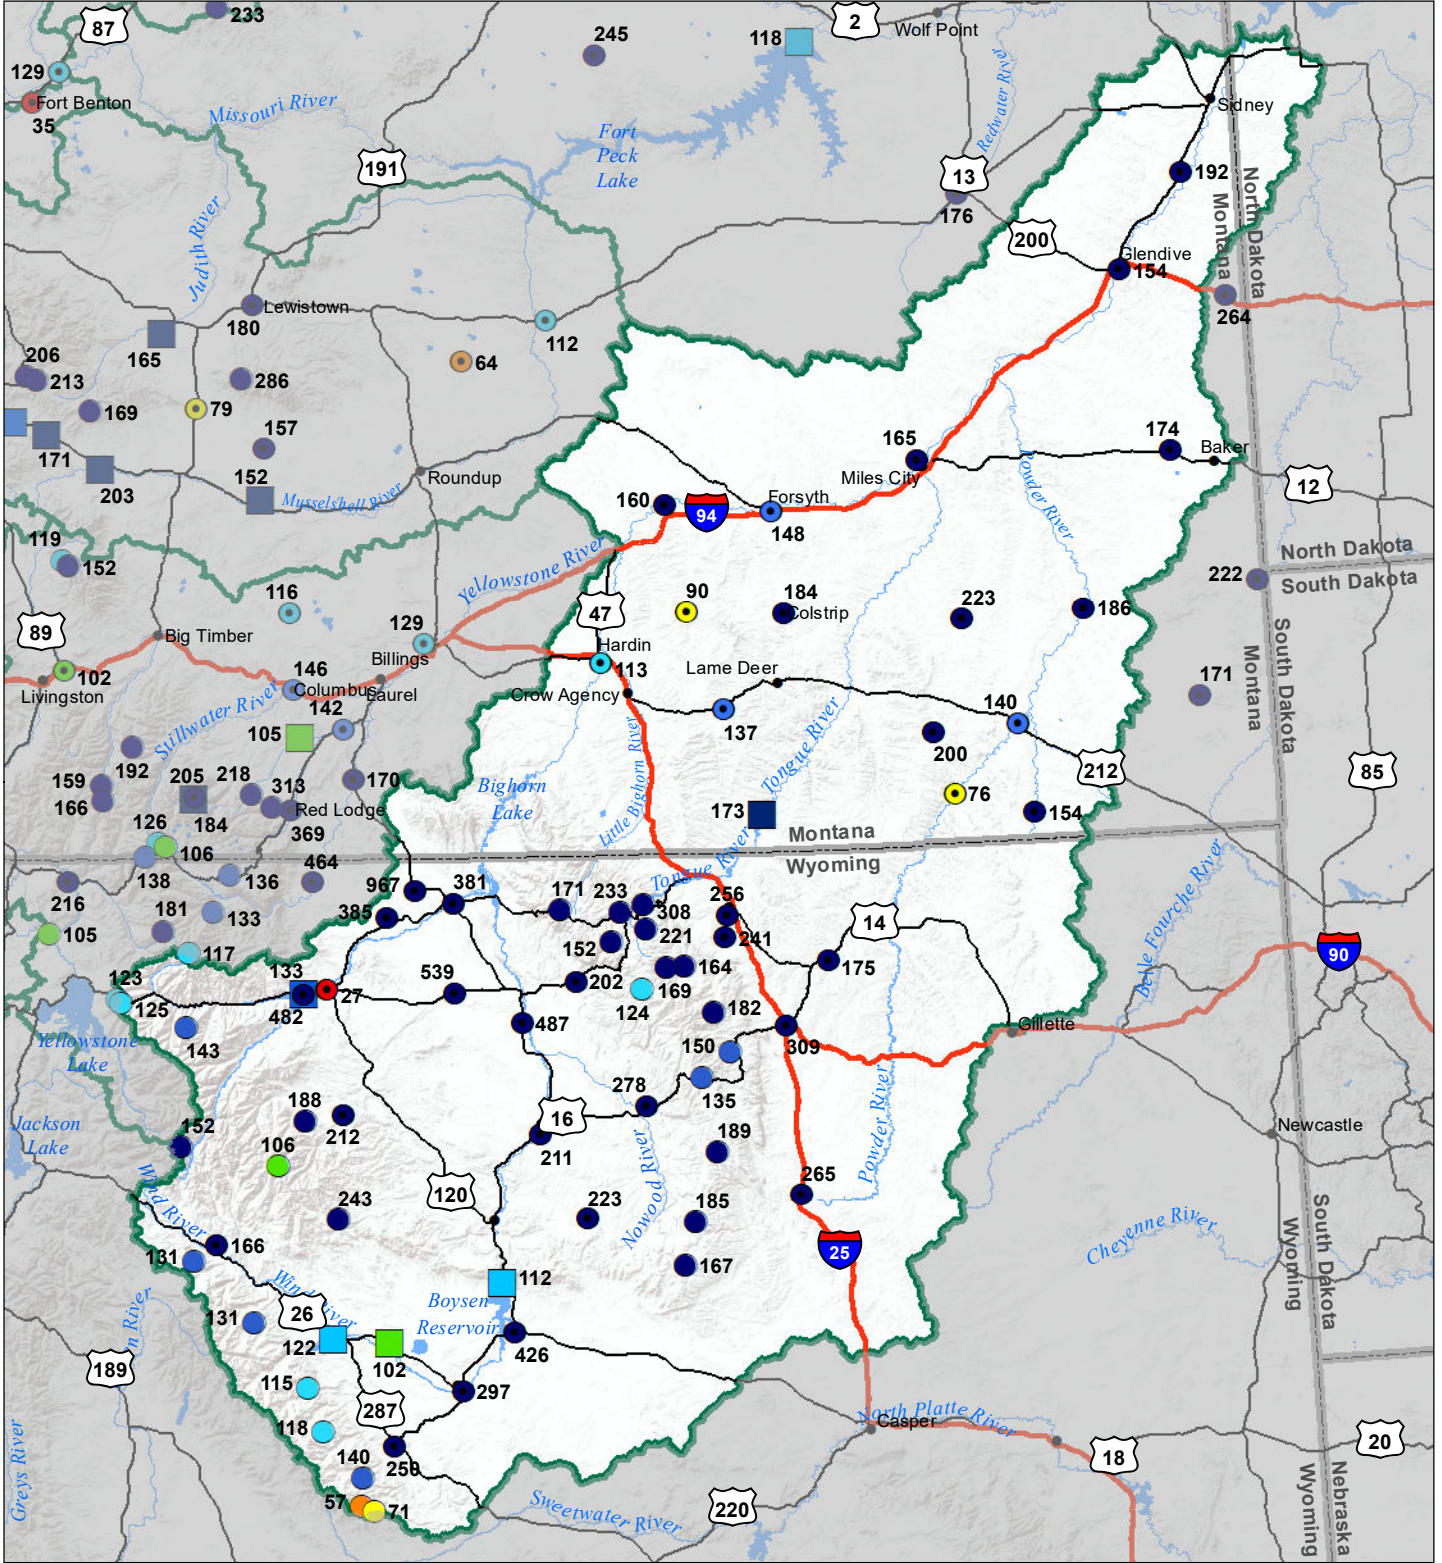

# Lower Yellowstone River Basin Monthly Precipitation and Reservoir Levels Percentage of Normal March 1, 2020 (February 1, 2020 - March 1, 2020)

### Precipitation Percent of Normal

#### SNOTEL

- > 150%
- 131 - 150%
- 111 - 130%
- 91 - 110%
- 71 - 90%
- 51 - 70%
- 1 - 50%