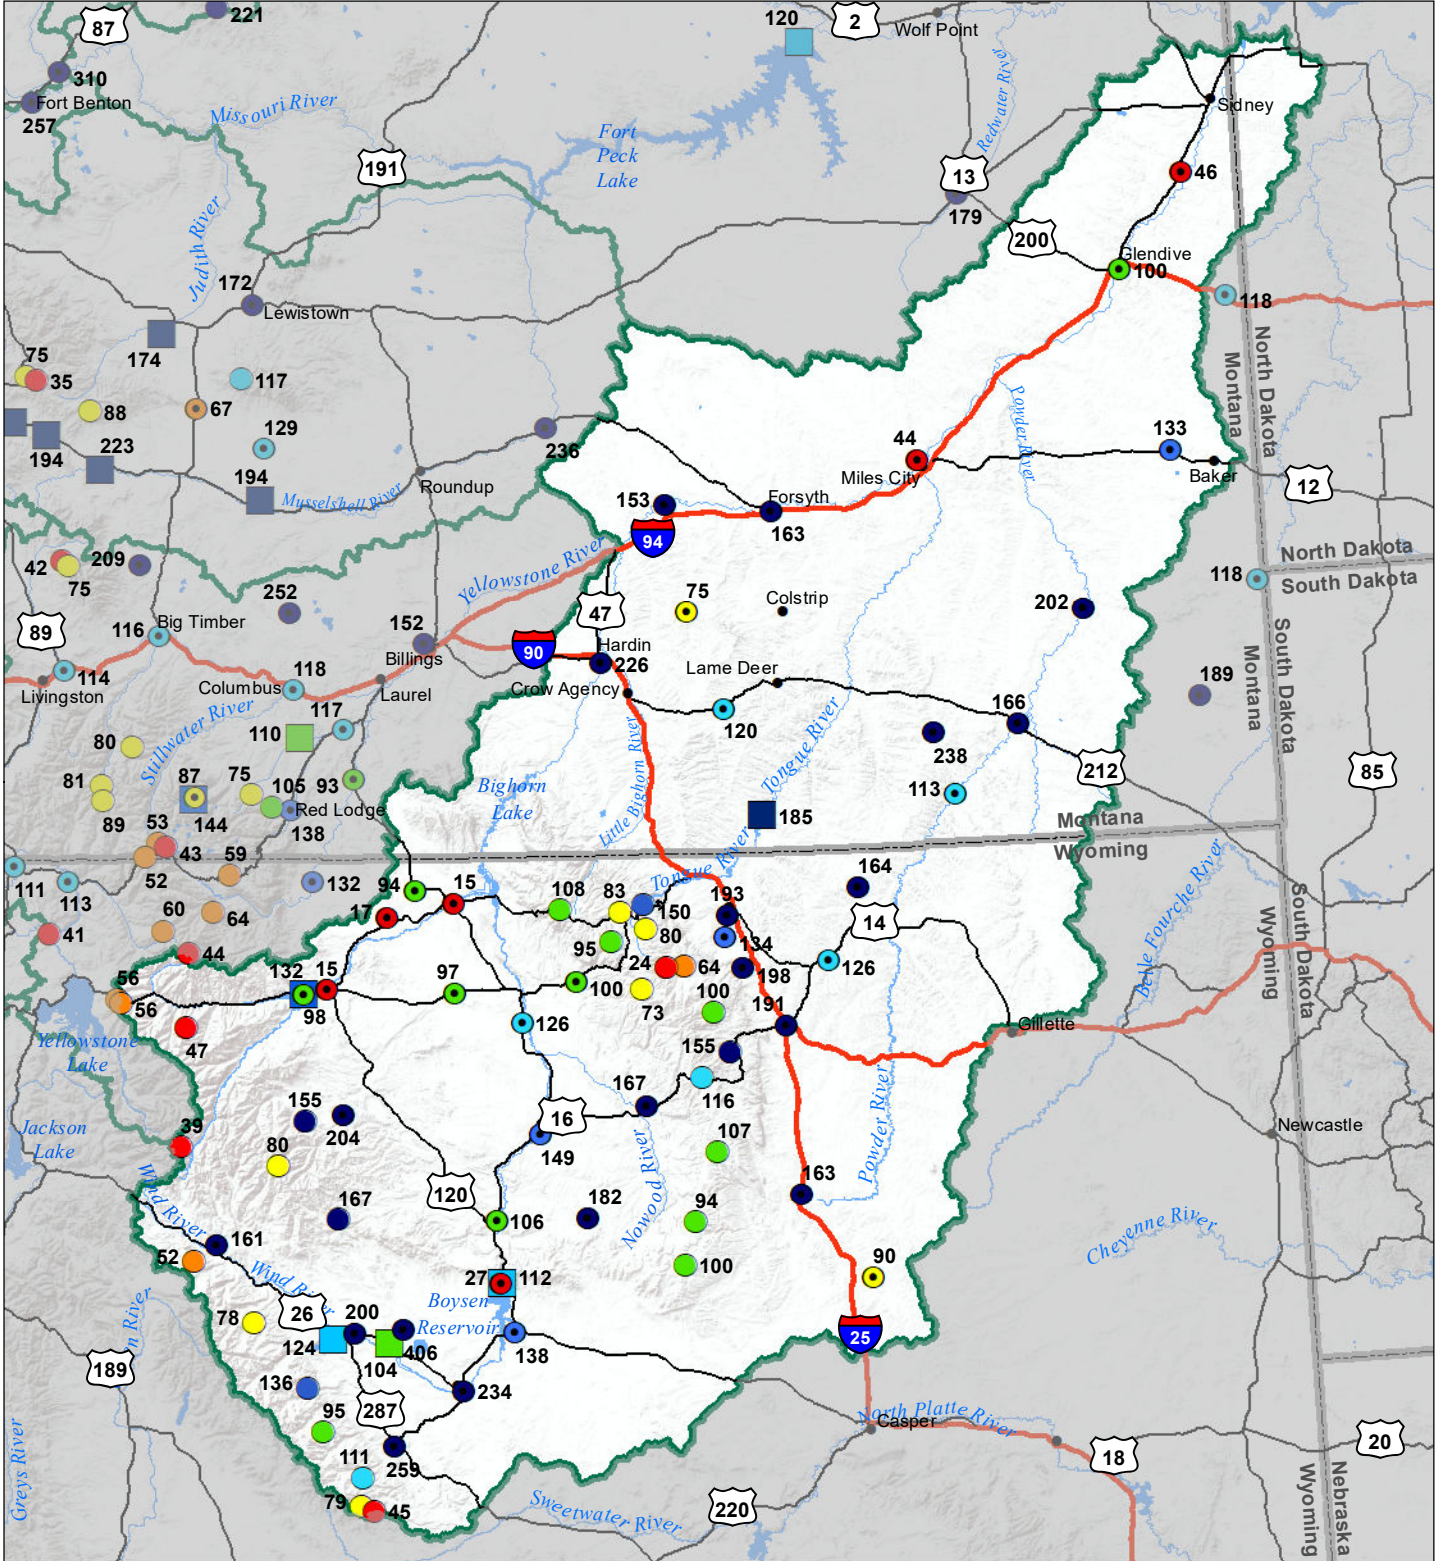

Lower Yellowstone River Basin Monthly Precipitation and Reservoir Levels Percentage of Normal December 1, 2019 (November 1, 2019 - December 1, 2019)

Precipitation Percent of Normal

SNOTEL

- > 150%
- 131 - 150%
- 111 - 130%
- 91 - 110%
- 71 - 90%
- 51 - 70%
- 1 - 50%

COOP/ACIS

- > 150%
- 131 - 150%
- 111 - 130%
- 91 - 110%
- 71 - 90%
- 51 - 70%
- 1 - 50%

Reservoirs Percent of Normal

- > 150%
- 131 - 150%
- 111 - 130%
- 91 - 110%
- 71 - 90%
- 51 - 70%
- 1 - 50%