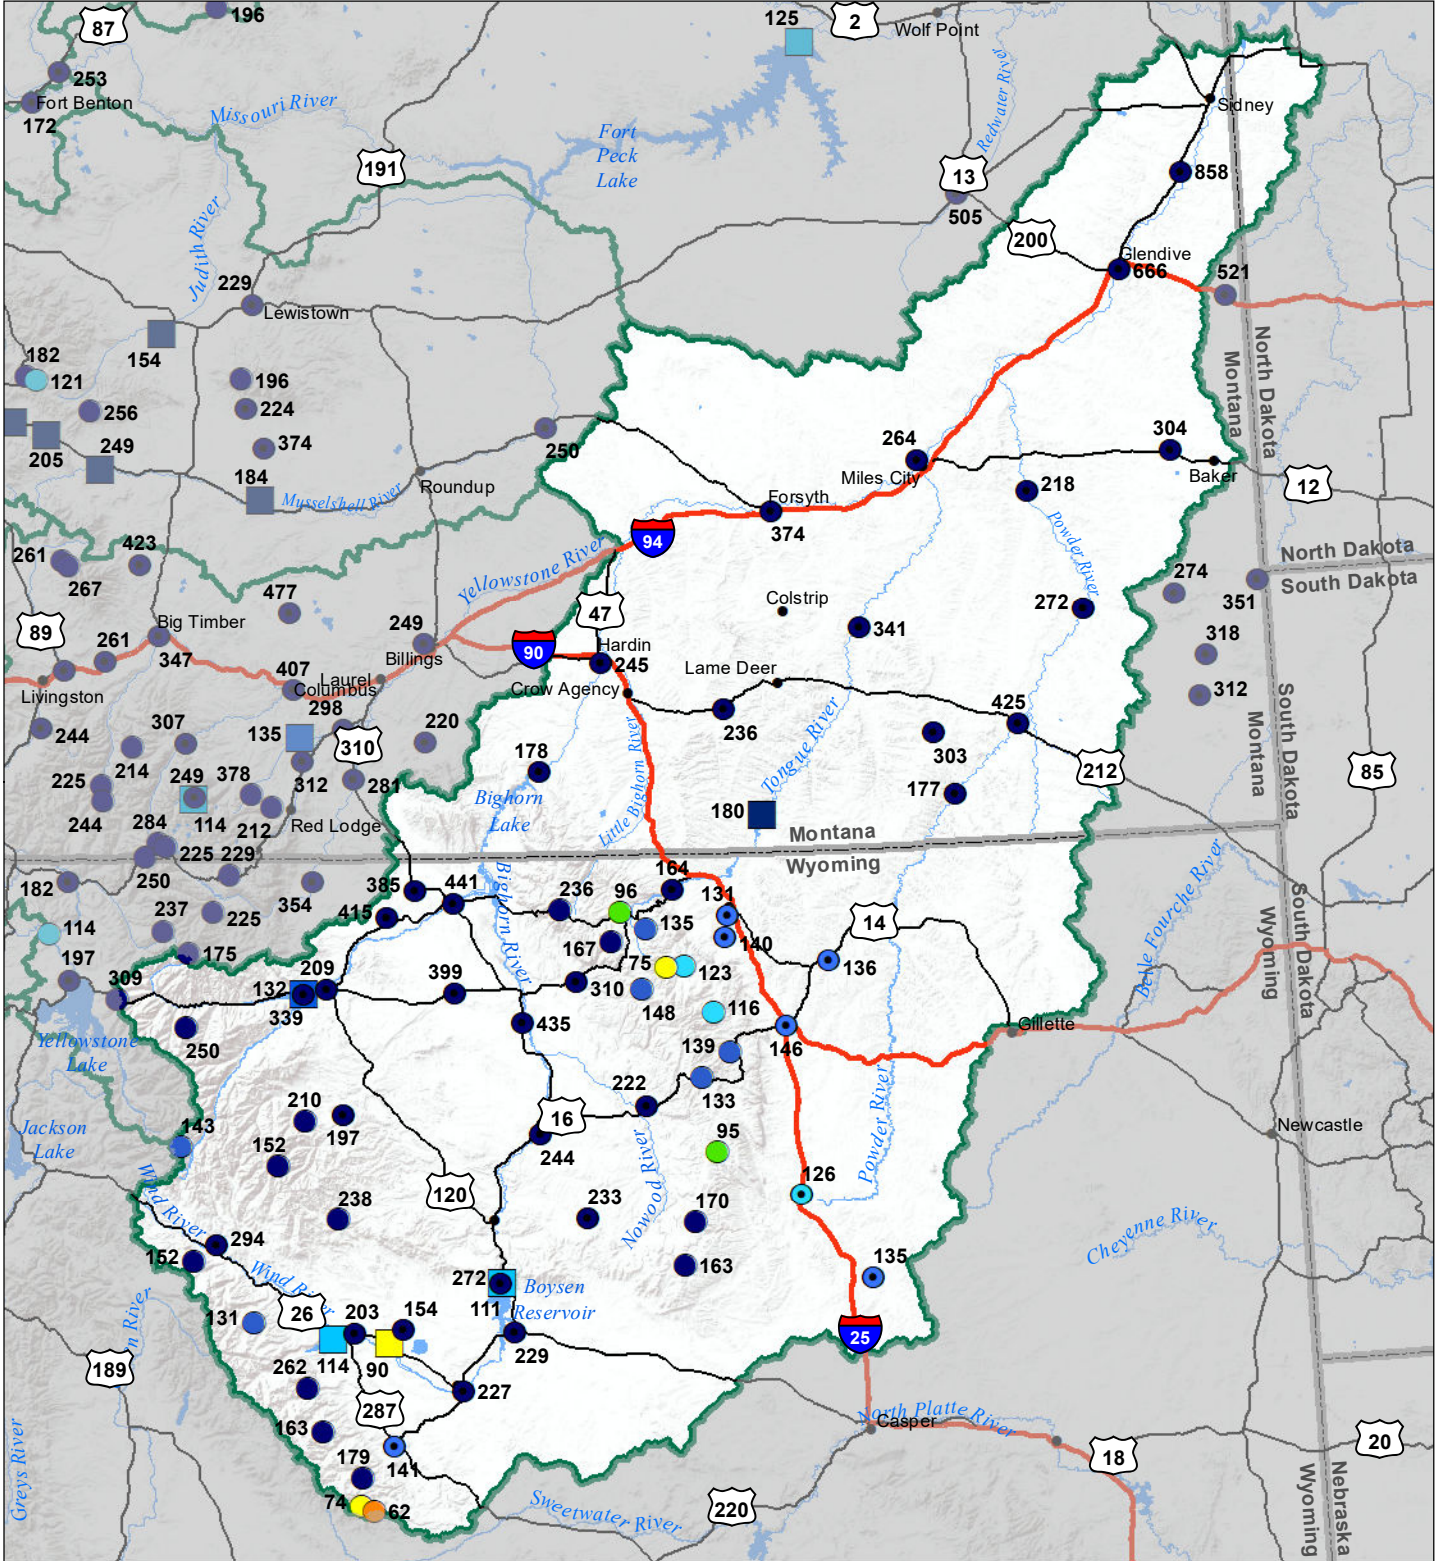

Lower Yellowstone River Basin Monthly Precipitation and Reservoir Levels Percentage of Normal October 1, 2019 (September 1, 2019 - October 1, 2019)

Precipitation Percent of Normal

- | SNOTEL | | COOP/ACIS | |
|--|--|--|--|
| ● > 150% | ● 71 - 90% | ● > 150% | ● 71 - 90% |
| ● 131 - 150% | ● 51 - 70% | ● 131 - 150% | ● 51 - 70% |
| ● 111 - 130% | ● 1 - 50% | ● 111 - 130% | ● 1 - 50% |
| ● 91 - 110% | | ● 91 - 110% | |

Reservoirs Percent of Normal

- > 150%
- 131 - 150%
- 111 - 130%
- 91 - 110%
- 71 - 90%
- 51 - 70%
- 1 - 50%