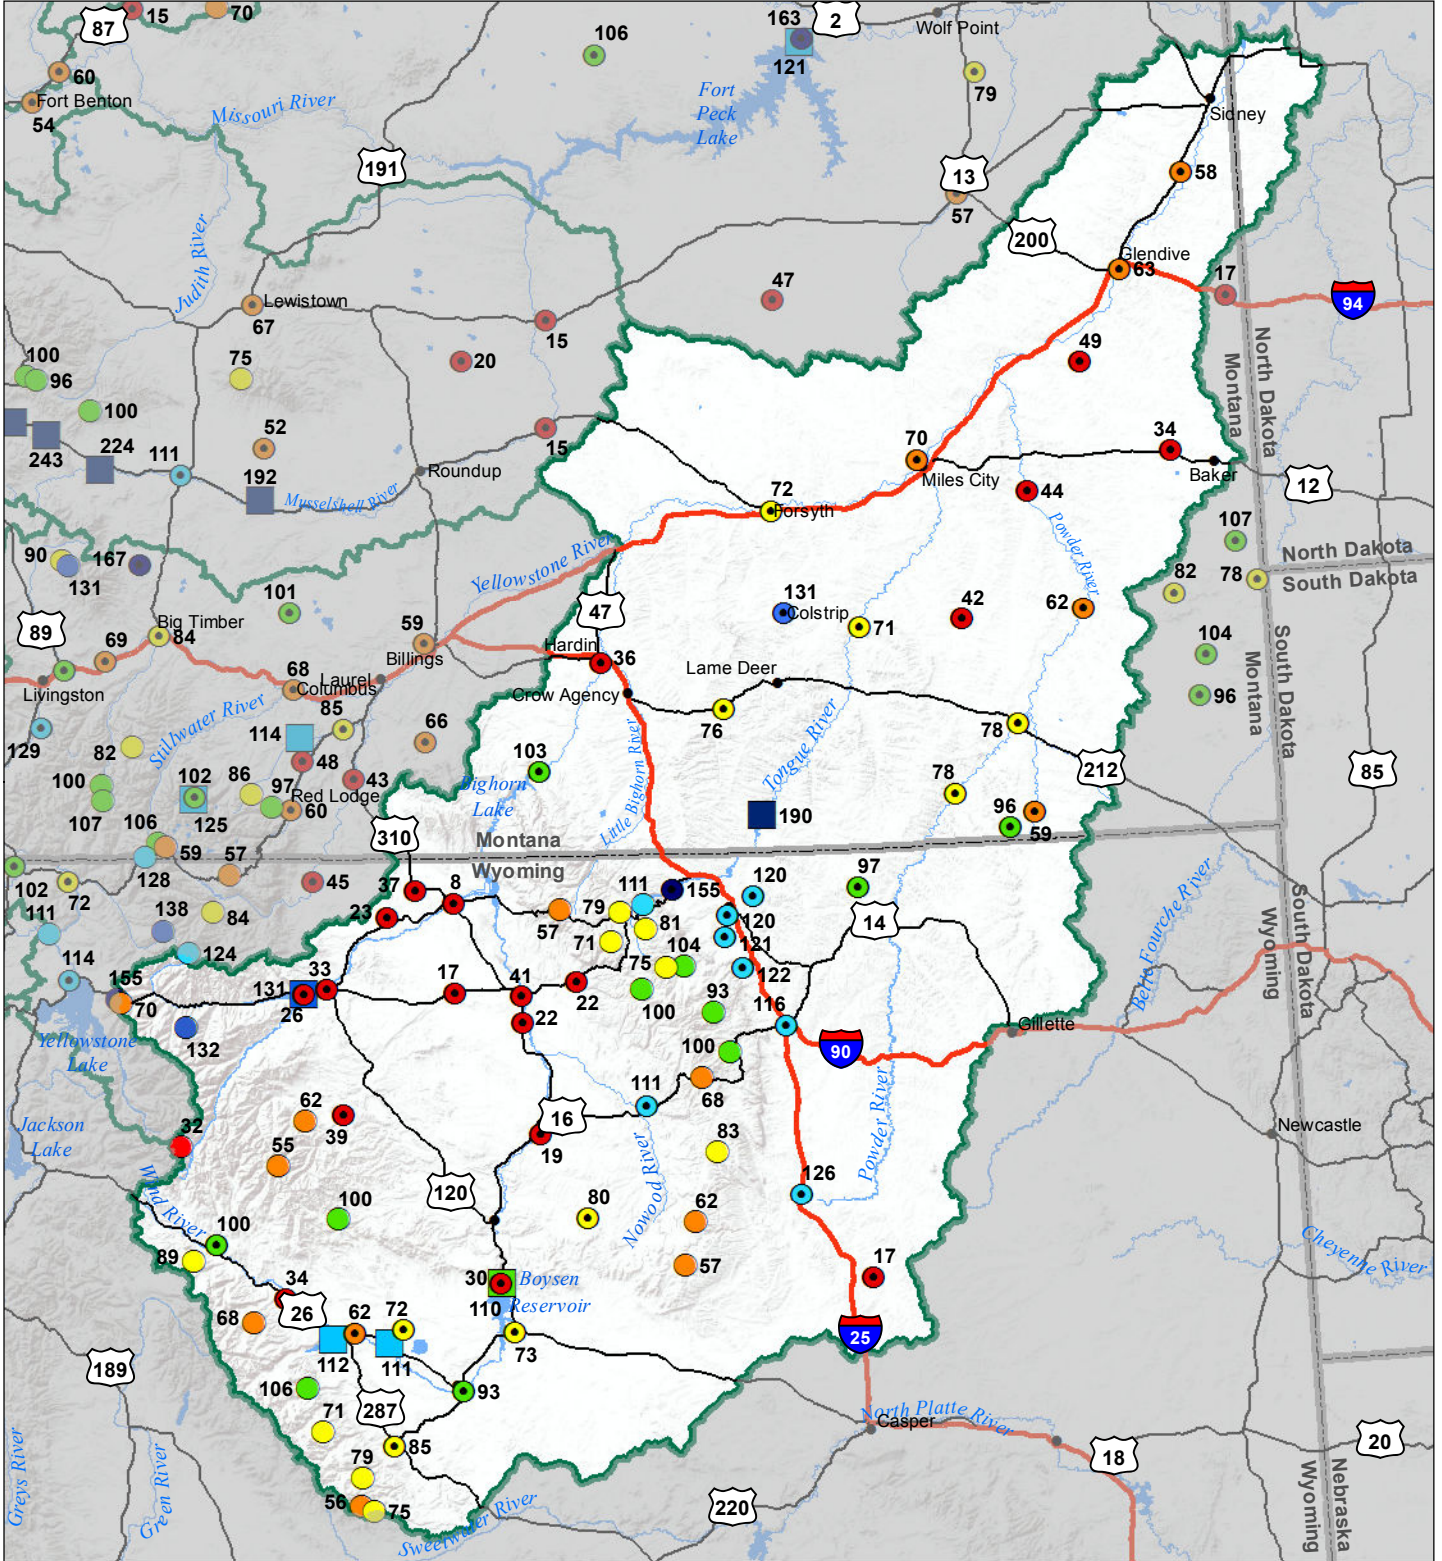

Lower Yellowstone River Basin Monthly Precipitation and Reservoir Levels Percentage of Normal November 1, 2018 (October 1, 2018 - November 1, 2018)

Precipitation Percent of Normal

SNOTEL

- > 150%
- 131 - 150%
- 111 - 130%
- 91 - 110%
- 71 - 90%
- 51 - 70%
- 1 - 50%

COOP/ACIS

- > 150%
- 131 - 150%
- 111 - 130%
- 91 - 110%
- 71 - 90%
- 51 - 70%
- 1 - 50%

Reservoirs Percent of Normal

- > 150%
- 131 - 150%
- 111 - 130%
- 91 - 110%
- 71 - 90%
- 51 - 70%
- 1 - 50%

Montana State Library
Natural Resource
Information System