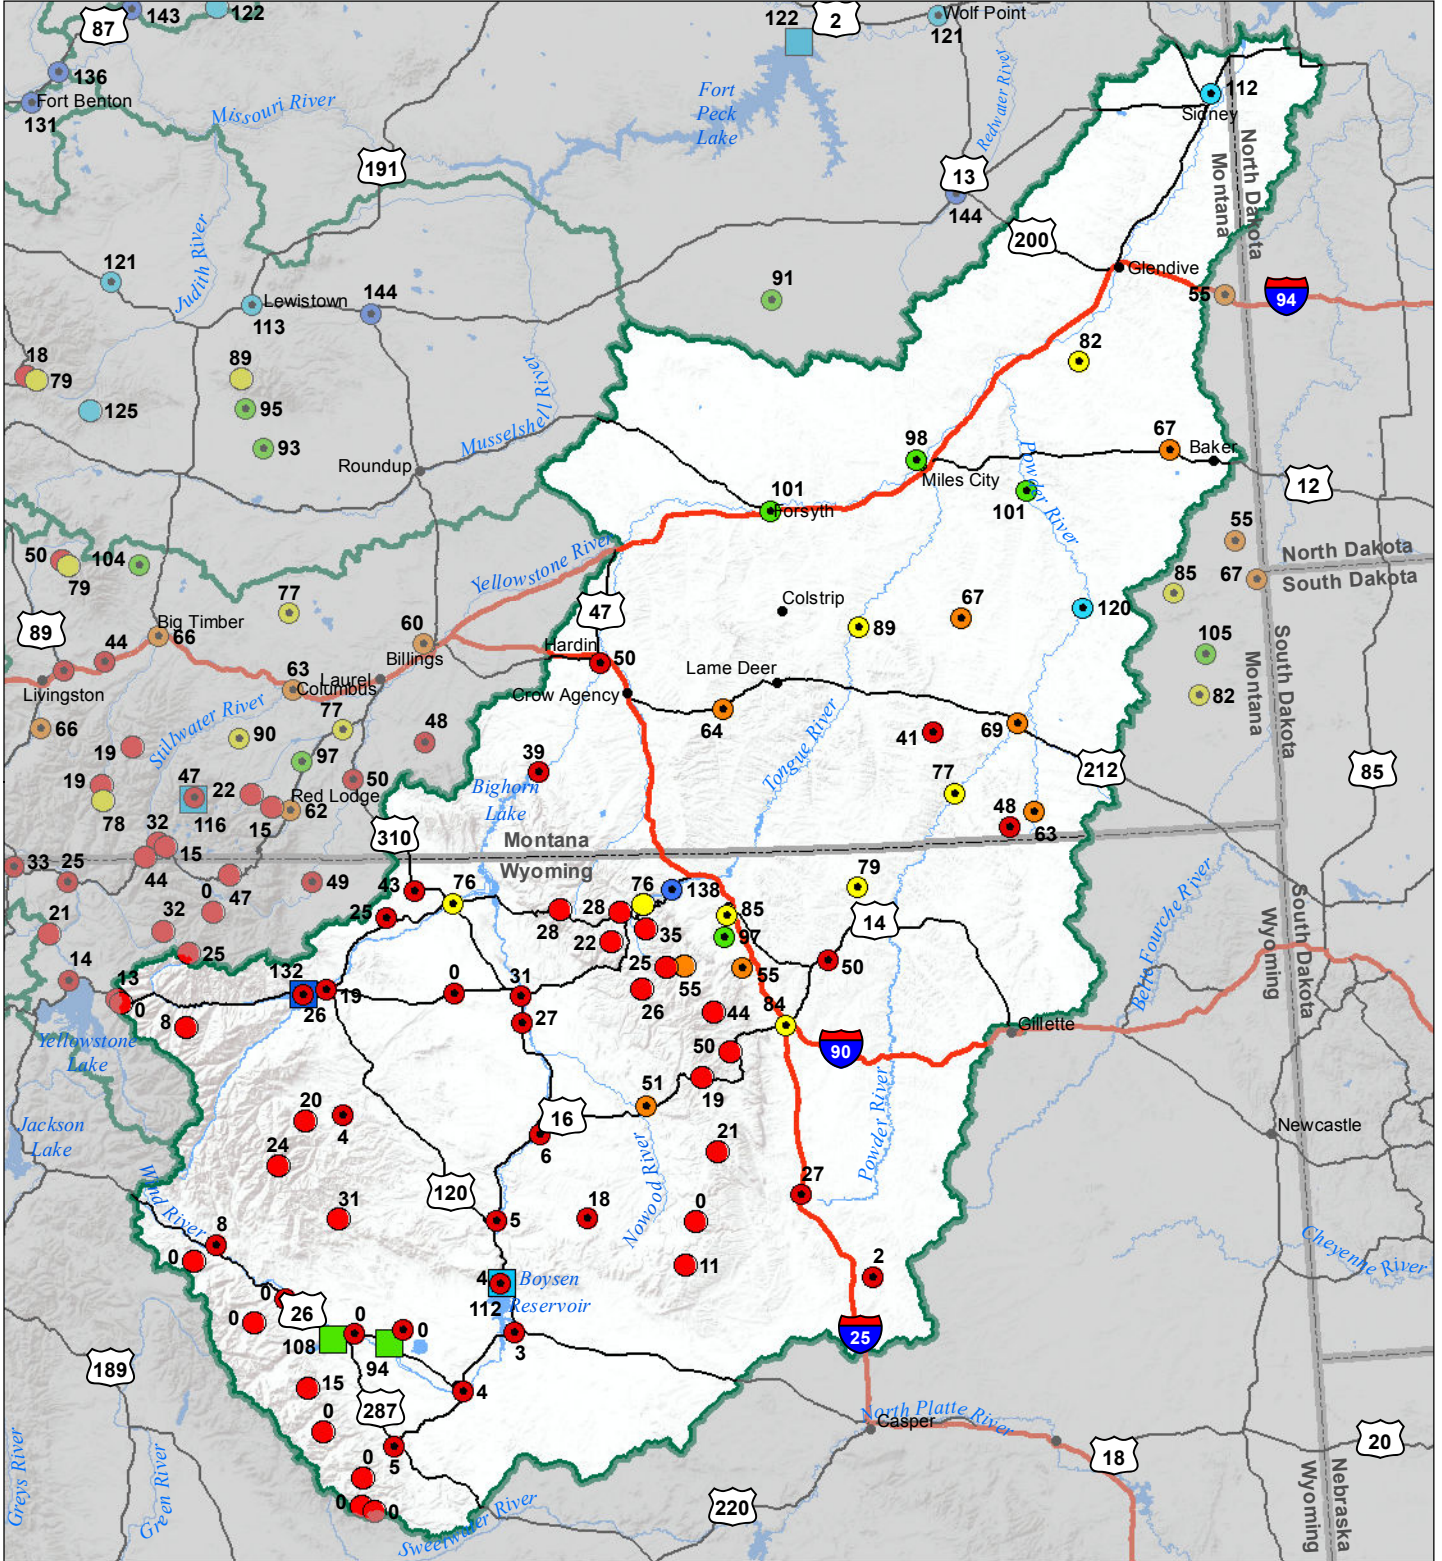

Lower Yellowstone River Basin Monthly Precipitation and Reservoir Levels Percentage of Normal October 1, 2018 (September 1, 2018 - October 1, 2018)

Precipitation Percent of Normal

SNOTEL

- > 150%
- 131 - 150%
- 111 - 130%
- 91 - 110%
- 71 - 90%
- 51 - 70%
- 1 - 50%

COOP/ACIS

- > 150%
- 131 - 150%
- 111 - 130%
- 91 - 110%
- 71 - 90%
- 51 - 70%
- 1 - 50%

Reservoirs Percent of Normal

- > 150%
- 131 - 150%
- 111 - 130%
- 91 - 110%
- 71 - 90%
- 51 - 70%
- 1 - 50%