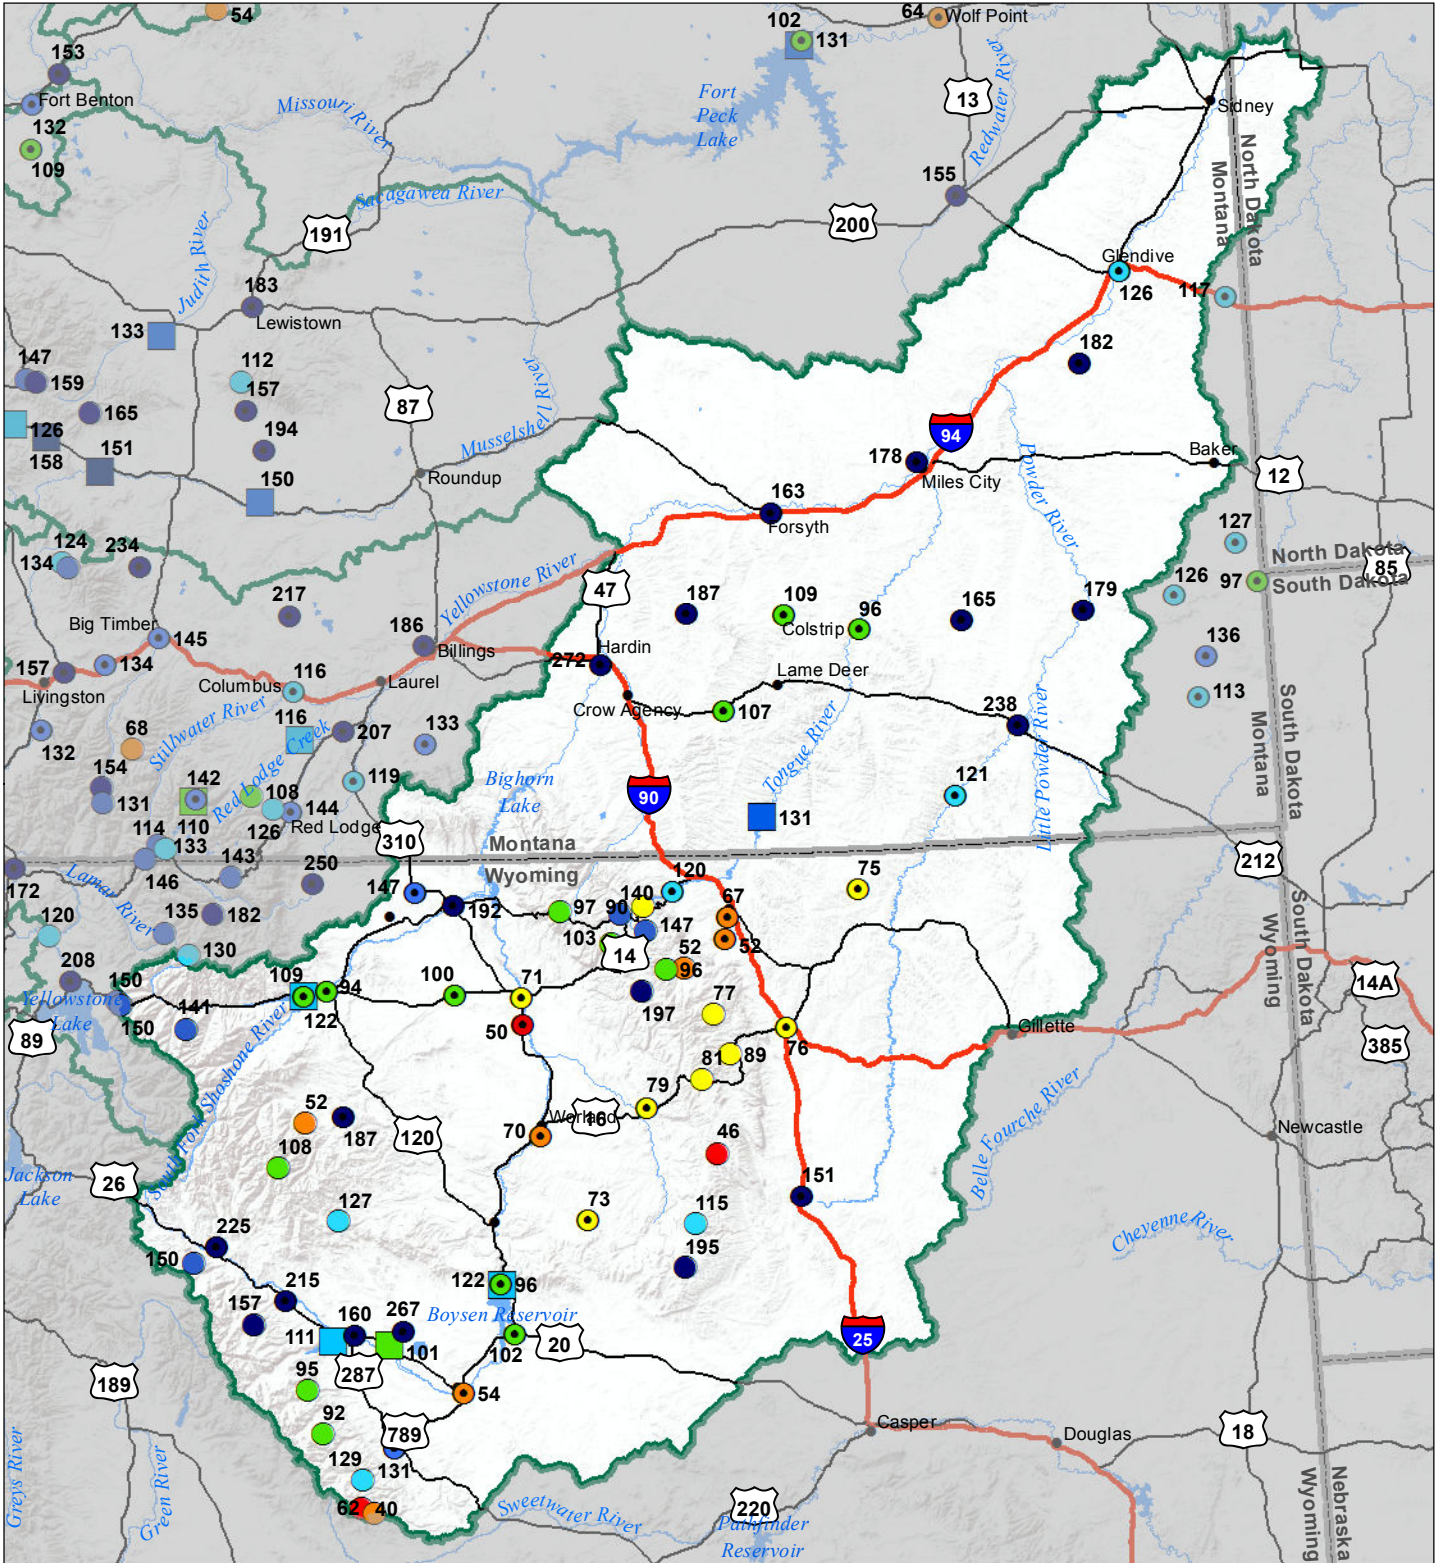

Lower Yellowstone River Basin Monthly Precipitation and Reservoir Levels Percentage of Normal July 1, 2018 (June 1, 2018 - July 1, 2018)

Precipitation Percent of Normal

SNOTEL

- > 150%
- 131 - 150%
- 111 - 130%
- 91 - 110%
- 71 - 90%
- 51 - 70%
- 1 - 50%

COOP/ACIS

- > 150%
- 131 - 150%
- 111 - 130%
- 91 - 110%
- 71 - 90%
- 51 - 70%
- 1 - 50%

Reservoirs Percent of Normal

- > 150%
- 131 - 150%
- 111 - 130%
- 91 - 110%
- 71 - 90%
- 51 - 70%
- 51 - 70%
- 1 - 50%